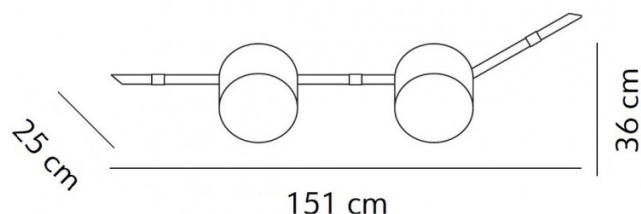

PRODUCT SPECIFICATION

Light Source: 2 x Max 70W E27 (excluded)

IP Code: 20

Dimming: Dimmable via mains phase dimming.

Dimensions: Height: 36cm
Length: 151cm
Depth: 25cm

For all sales and technical enquiries, please contact: