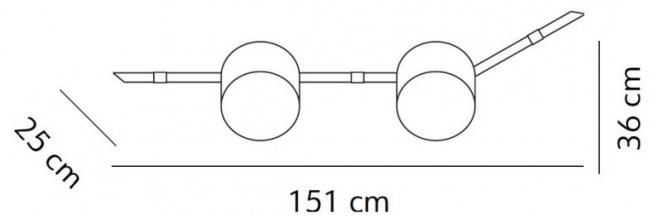

**kdl**n

**KDLN Floed 2 Ceiling / Wall Light**

LA10311/2

SOURCE: <https://www.davidvillagelighting.co.uk/product/KDLN-Floed-2-Ceiling-Wall-Light/21001>

**PRODUCT DESCRIPTION**

Designer: Storagemilano

**Floed 2 Wall / Ceiling Light by KDLN**

**PRODUCT SPECIFICATION**

- Light Source:** 2 x Max 70W E27 (excluded)
- IP Code:** 20
- Dimming:** Dimmable via mains phase dimming.
- Dimensions:** Height: 36cm  
Length: 151cm  
Depth: 25cm

**For all sales and technical enquiries, please contact:**