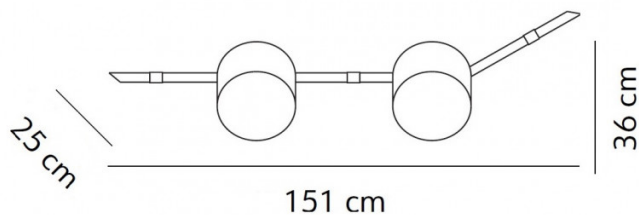

## PRODUCT SPECIFICATION

**Light Source:** 2 x Max 70W E27 (excluded)

**IP Code:** 20

**Dimming:** Dimmable via mains phase dimming.

**Dimensions:** Height: 36cm  
Length: 151cm  
Depth: 25cm

**For all sales and technical enquiries, please contact:**