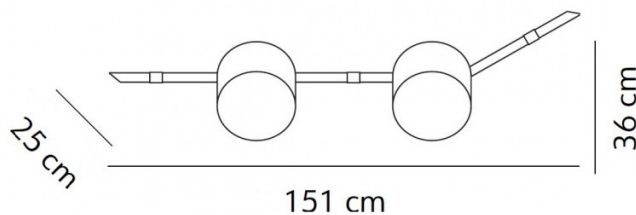

PRODUCT SPECIFICATION

Light Source: 2 x Max 70W E27 (excluded)

IP Code: 20

Dimming: Dimmable via mains phase dimming.

Dimensions: Height: 36cm
Length: 151cm
Depth: 25cm

For all sales and technical enquiries, please contact: