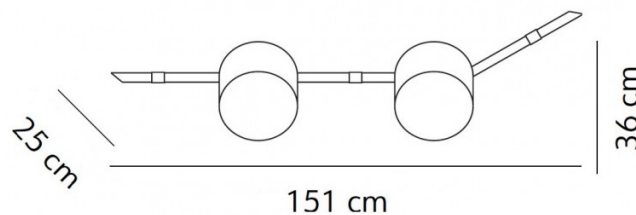

PRODUCT SPECIFICATION

Light Source: 2 x Max 70W E27 (excluded)

IP Code: 20

Dimming: Dimmable via mains phase dimming.

Dimensions: Height: 36cm
Length: 151cm
Depth: 25cm

For all sales and technical enquiries, please contact: