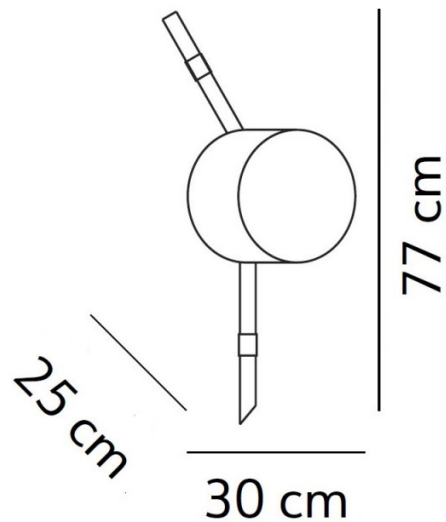

PRODUCT SPECIFICATION

Light Source: 1 x Max 70W E27 (excluded)

IP Code: 20

Dimming: Dimmable via mains phase dimming.

Dimensions: Width: 30cm  
Height: 77cm  
Depth: 25cm

For all sales and technical enquiries, please contact: