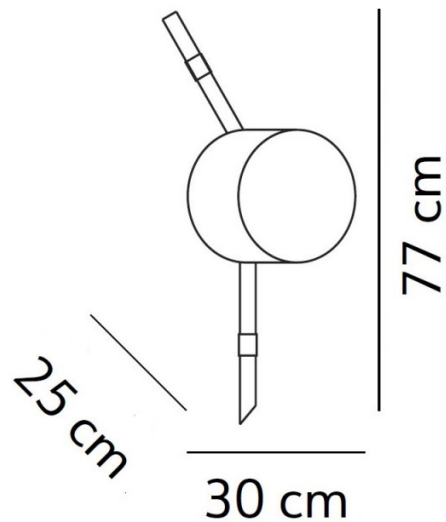

PRODUCT SPECIFICATION

Light Source: 1 x Max 70W E27 (excluded)

IP Code: 20

Dimming: Dimmable via mains phase dimming.

Dimensions: Width: 30cm
Height: 77cm
Depth: 25cm

For all sales and technical enquiries, please contact: