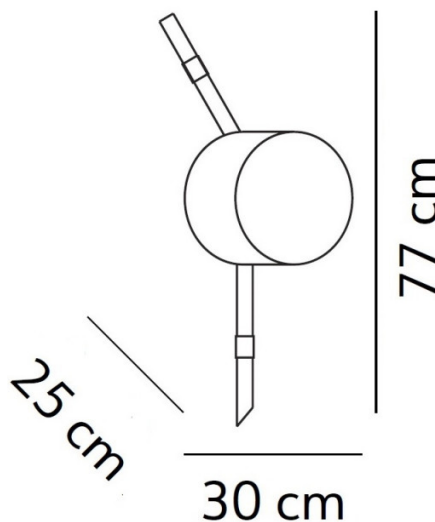

PRODUCT SPECIFICATION

Light Source: 1 x Max 70W E27 (excluded)

IP Code: 20

Dimming: Dimmable via mains phase dimming.

Dimensions: Width: 30cm
Height: 77cm
Depth: 25cm

For all sales and technical enquiries, please contact: