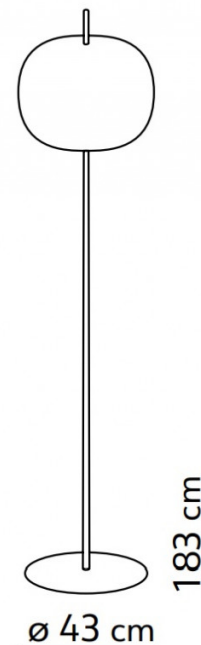

kdl'n

KDLN Kushi XL Floor Lamp

LA10314

SOURCE: <https://www.davidvillagelighting.co.uk/product/KDLN-Kushi-XL-Floor-Lamp/20998>

PRODUCT DESCRIPTION

Designer: Alberto Saggia & Valerio Sommella

Kushi XL Floor Lamp by KDLN

A part of the [KDLN Kushi collection](#), the range was designed by Alberto Saggia and Valerio Sommella. The Kushi XL floor lamp was added to the collection in 2019 and is characterised by a contrast in ideas and design. A cold and rigid metal pole contrasts with a soft, rounded glass lampshade, being a stark and dynamic aesthetic combination.

PRODUCT SPECIFICATION

- Light Source:** 2 x Max 70W E27 (excluded)
- IP Code:** 20
- Dimming:** In line dimmer included on cable.
- Dimensions:** Ø43cm
Height: 183cm
Cable Length: 290cm

For all sales and technical enquiries, please contact: