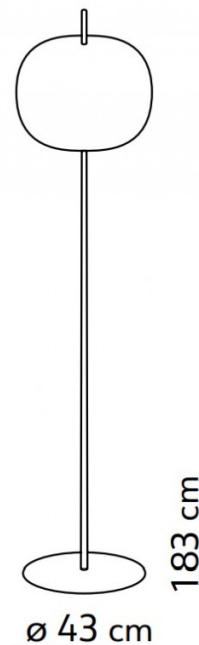

kdl*n*

KDLN Kushi XL Floor Lamp

LA10314

SOURCE: <https://www.davidvillagelighting.co.uk/product/KDLN-Kushi-XL-Floor-Lamp/20998>

PRODUCT DESCRIPTION

Designer: Alberto Saggia & Valerio Sommella

Kushi XL Floor Lamp by KDLN

PRODUCT SPECIFICATION

Light Source: 2 x Max 70W E27 (excluded)

IP Code: 20

Dimming: In line dimmer included on cable.

Dimensions: Ø43cm
Height: 183cm
Cable Length: 290cm

For all sales and technical enquiries, please contact: