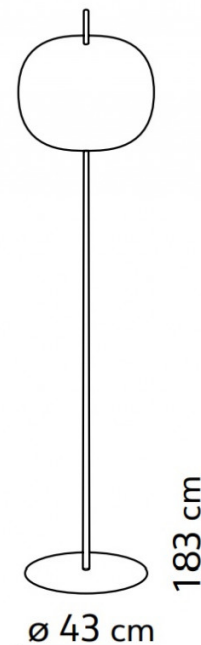

PRODUCT SPECIFICATION

Light Source: 2 x Max 70W E27 (excluded)

IP Code: 20

Dimming: In line dimmer included on cable.

Dimensions: Ø43cm
Height: 183cm
Cable Length: 290cm

For all sales and technical enquiries, please contact: