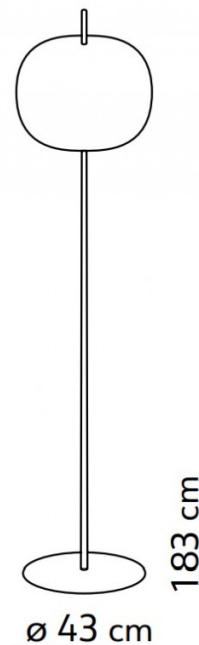

kdl'n

KDLN Kushi XL Floor Lamp

LA10314

SOURCE: <https://www.davidvillagelighting.co.uk/product/KDLN-Kushi-XL-Floor-Lamp/20998>

PRODUCT DESCRIPTION

Designer: Alberto Saggia & Valerio Sommella

Kushi XL Floor Lamp by KDLN

PRODUCT SPECIFICATION

Light Source: 2 x Max 70W E27 (excluded)

IP Code: 20

Dimming: In line dimmer included on cable.

Dimensions: Ø43cm  
Height: 183cm  
Cable Length: 290cm

For all sales and technical enquiries, please contact: