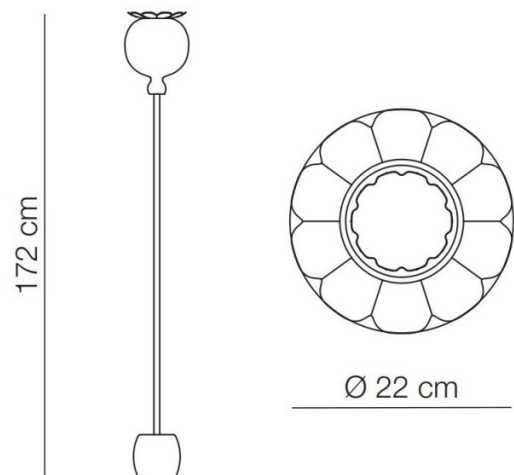

kdl'n

KDLN Opyo Floor Lamp

LA10309

SOURCE: <https://www.davidvillagelighting.co.uk/product/KDLN-Opyo-Floor-Lamp/20996>

PRODUCT DESCRIPTION

Designer: Cristina Celestino

Opyo Floor Lamp by KDLN

The Opyo floor lamp was designed by Cristina Celestino in 2019 and is influenced by nature. The lampshade resembles a poppy before it blooms, with a gorgeous, curvaceous silhouette and an intriguing shape that sits on top. The shade is made from opal white glass which diffuses the light and creates a warming glow.

PRODUCT SPECIFICATION

- Light Source:** 1 x Max 70W E27 (excluded)
- IP Code:** 20
- Dimming:** In line dimmer included on cable.
- Dimensions:** Ø22cm
Height: 172cm
Cable Length: 270cm

For all sales and technical enquiries, please contact: