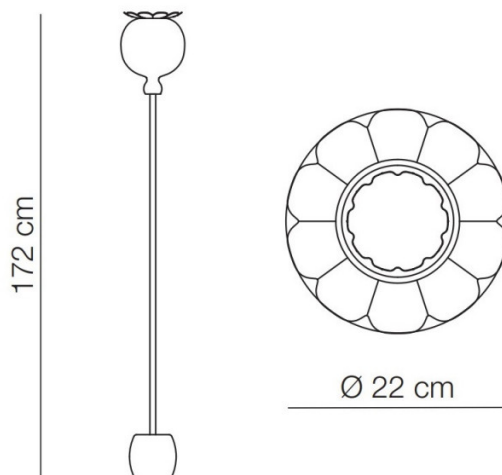

PRODUCT SPECIFICATION

Light Source: 1 x Max 70W E27 (excluded)

IP Code: 20

Dimming: In line dimmer included on cable.

Dimensions: Ø22cm
Height: 172cm
Cable Length: 270cm

For all sales and technical enquiries, please contact: