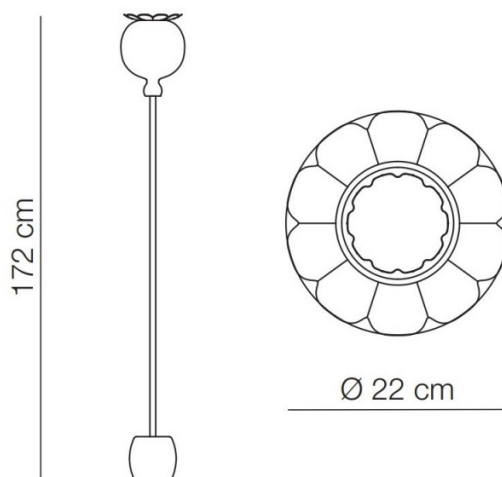

kdln

KDLN Opyo Floor Lamp

LA10309

SOURCE: <https://www.davidvillagelighting.co.uk/product/KDLN-Opyo-Floor-Lamp/20996>

PRODUCT DESCRIPTION

Designer: Cristina Celestino

Opyo Floor Lamp by KDLN

The Opyo floor lamp was designed by Cristina Celestino in 2019 and is influenced by nature. The lampshade resembles a poppy before it blooms, with a gorgeous, curvaceous silhouette and an intriguing shape that sits on top. The shade is made from opal white glass which diffuses the light and creates a warming glow.

PRODUCT SPECIFICATION

Light Source: 1 x Max 70W E27 (excluded)

IP Code: 20

Dimming: In line dimmer included on cable.

Dimensions: Ø22cm
Height: 172cm
Cable Length: 270cm

For all sales and technical enquiries, please contact: