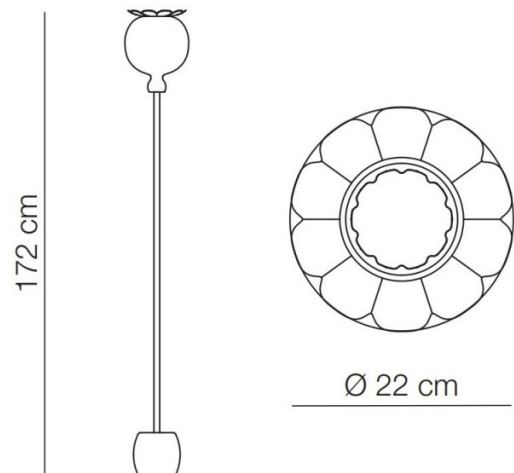

PRODUCT SPECIFICATION

Light Source: 1 x Max 70W E27 (excluded)

IP Code: 20

Dimming: In line dimmer included on cable.

Dimensions: Ø22cm
Height: 172cm
Cable Length: 270cm

For all sales and technical enquiries, please contact: