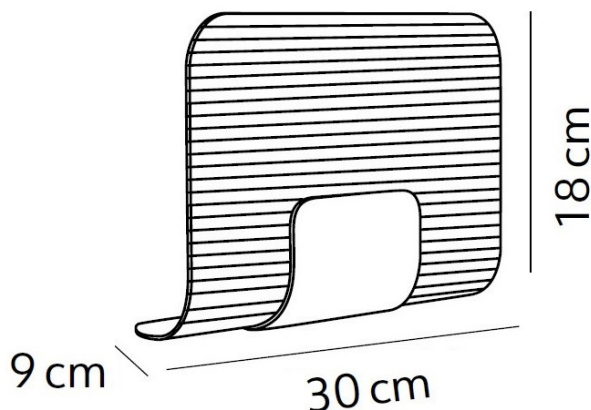

**PRODUCT SPECIFICATION**

**Light Source:** 12W, 2700K, 1750 Lumens

**IP Code:** 20

**Dimming:** Dimmable via mains phase dimming.

**Dimensions:** Width: 30cm  
Height: 18cm  
Depth: 9cm

**For all sales and technical enquiries, please contact:**