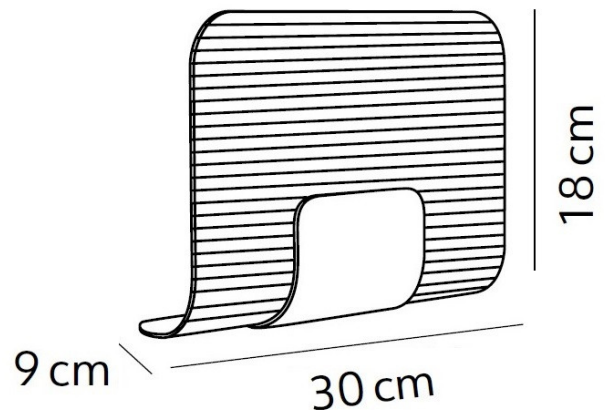

PRODUCT SPECIFICATION

- Light Source:** 12W, 2700K, 1750 Lumens
- IP Code:** 20
- Dimming:** Dimmable via mains phase dimming.
- Dimensions:** Width: 30cm
Height: 18cm
Depth: 9cm

For all sales and technical enquiries, please contact: