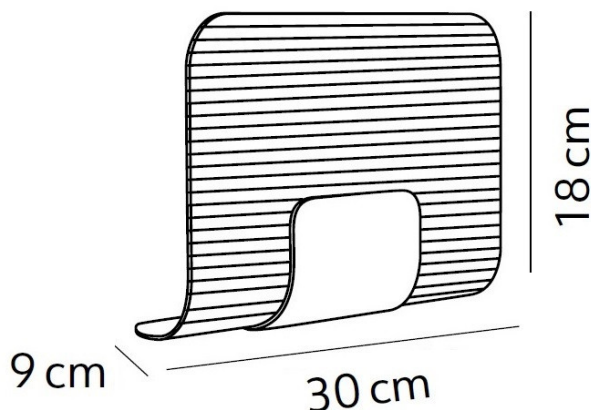

PRODUCT SPECIFICATION

Light Source: 12W, 2700K, 1750 Lumens

IP Code: 20

Dimming: Dimmable via mains phase dimming.

Dimensions: Width: 30cm
Height: 18cm
Depth: 9cm

For all sales and technical enquiries, please contact: