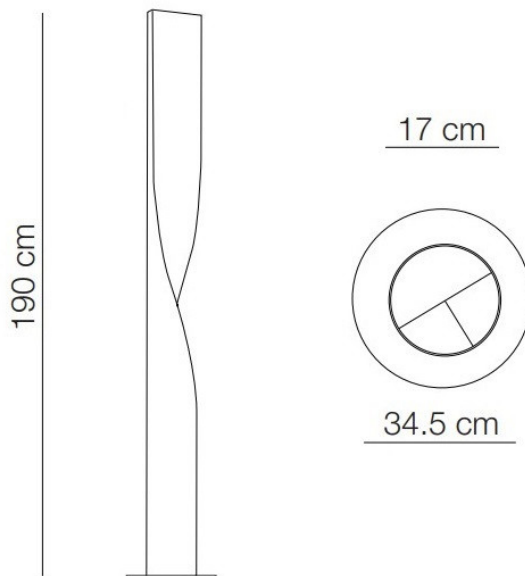

PRODUCT SPECIFICATION

Light Source: 2 x Max 54W T5 (excluded)

IP Code: 20

Dimming: In line dimmer included on cable.

Dimensions: Width: 17cm
Height: 190cm
Base: Ø34.5cm
Cable Length: 210cm

For all sales and technical enquiries, please contact: