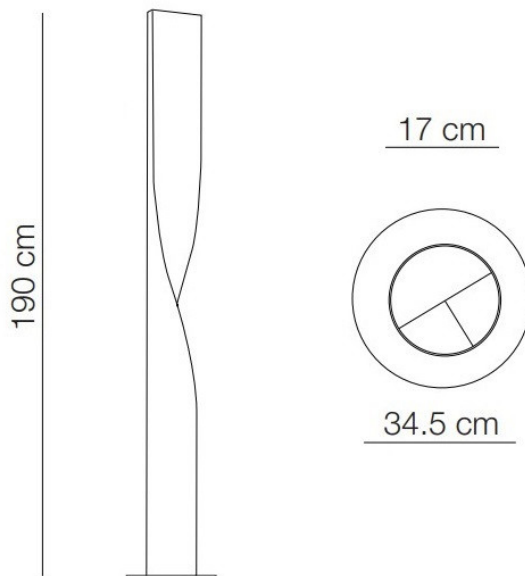

### PRODUCT SPECIFICATION

**Light Source:** 2 x Max 54W T5 (excluded)

**IP Code:** 20

**Dimming:** In line dimmer included on cable.

**Dimensions:** Width: 17cm  
Height: 190cm  
Base: Ø34.5cm  
Cable Length: 210cm