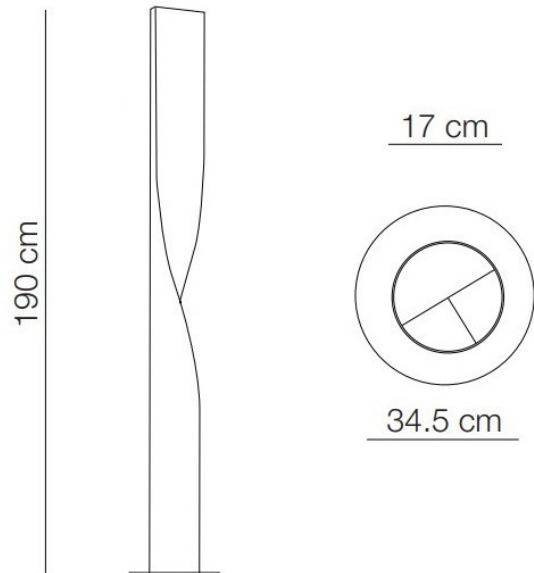

## PRODUCT SPECIFICATION

**Light Source:** 2 x Max 54W T5 (excluded)

**IP Code:** 20

**Dimming:** In line dimmer included on cable.

**Dimensions:** Width: 17cm  
 Height: 190cm  
 Base: Ø34.5cm  
 Cable Length: 210cm