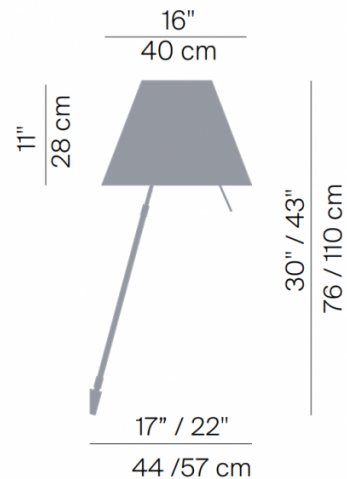

This version is easily height adjustable and comes complete with telescopic stem adjusting between 76cm - 110cm. The Costanza Telescopic also hosts an integrated dimmer in the form of a rod, easily accessible underneath the shade, that grants you with four different lighting levels - and enables you to adjust the intensity of light according to your own needs. The soft light is emitted both downwards and upwards, providing a functional reading light and creating ambient lighting for the whole room. The integrated four point dimmer further enhances this experience. The ease of access to the dimmer ensures it can be conveniently operated when you are seated, depended on the height you have chosen.

The Luceplan Costanza Telescopic Wall Light is perfect as a reading light, on your desk as a soft working light or even in your bedroom for an atmospheric mood light.

PRODUCT SPECIFICATION

Light Source: Dimmable: 1 x Max 105W LED E27 (excluded)
1 x Max 105W HSGSA E27 (excluded)

IP Code: 20

Dimming: Integrated touch dimmer included on product.

Dimensions: 76-110cm height
46cm depth
40 x 28cm shade

For all sales and technical enquiries, please contact:

+44 (0)114 263 4266

info@davidvillagelighting.co.uk