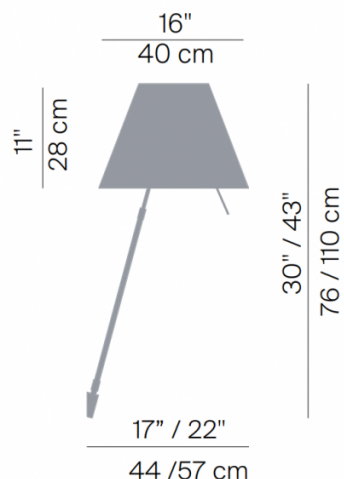

This version is easily height adjustable and comes complete with telescopic stem adjusting between 76cm - 110cm. The Costanza Telescopic also hosts an integrated dimmer in the form of a rod, easily accessible underneath the shade, that grants you with four different lighting levels - and enables you to adjust the intensity of light according to your own needs. The soft light is emitted both downwards and upwards, providing a functional reading light and creating ambient lighting for the whole room. The integrated four point dimmer further enhances this experience. The ease of access to the dimmer ensures it can be conveniently operated when you are seated, depended on the height you have chosen.

## PRODUCT SPECIFICATION

**Light Source:** Dimmable: 1 x Max 105W LED E27 (excluded)  
1 x Max 105W HSGSA E27 (excluded)

**IP Code:** 20

**Dimming:** Integrated touch dimmer included on product.

**Dimensions:** 76-110cm height  
46cm depth  
40 x 28cm shade