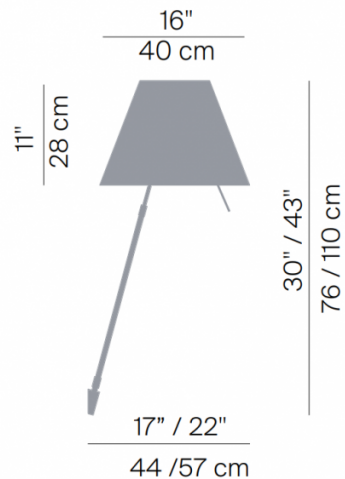

This version is easily height adjustable and comes complete with telescopic stem adjusting between 76cm - 110cm. The Costanza Telescopic also hosts an integrated dimmer in the form of a rod, easily accessible underneath the shade, that grants you with four different lighting levels - and enables you to adjust the intensity of light according to your own needs. The soft light is emitted both downwards and upwards, providing a functional reading light and creating ambient lighting for the whole room. The integrated four point dimmer further enhances this experience. The ease of access to the dimmer ensures it can be conveniently operated when you are seated, depended on the height you have chosen.

The Luceplan Costanza Telescopic Wall Light is perfect as a reading light, on your desk as a soft working light or even in your bedroom for an atmospheric mood light.

PRODUCT SPECIFICATION

Light Source: Dimmable: 1 x Max 105W LED E27 (excluded)
1 x Max 105W HSGSA E27 (excluded)

IP Code: 20

Dimming: Integrated touch dimmer included on product.

Dimensions: 76-110cm height
46cm depth
40 x 28cm shade

For all sales and technical enquiries, please contact:

+44 (0)114 263 4266

info@davidvillagelighting.co.uk