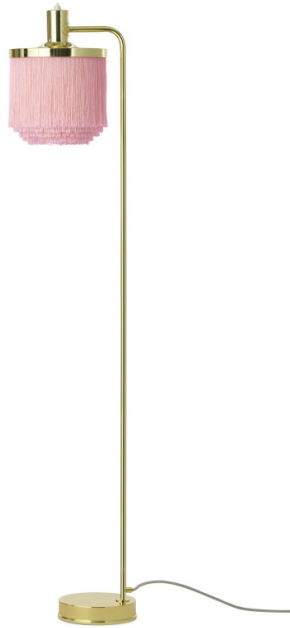

# Warm Nordic Fringe Floor Lamp

LA10303/F

SOURCE: <https://www.davidvillagelighting.co.uk/product/Warm-Nordic-Fringe-Floor-Lamp/20975>

## PRODUCT DESCRIPTION

**Designer:** Hans-Agne Jakobsson

### Warm Nordic Fringe Floor Lamp

The Fringe Floor Lamp was designed by Hans-Agne Jakobsson in 1960. It features a lampshade made from layered fringes, which conceals the light source to create a soft, diffused glow. The polished brass frame pairs with the fringed shade to create a clean silhouette. The fringe, which falls like layers of a skirt, adds a playful touch to the sleek brass frame.

The subtle beauty and grace of The Fringe Floor Lamp help it fit seamlessly into both classic and contemporary interiors. The shade is available in a cream-white or pale pink colour. Combine with other lights from [The Fringe Collection](#) to create a consistent lighting scheme throughout your home. The diffused glow is ideal for adding atmospheric lighting to living rooms and bedrooms. Originally designed in the 60s, The Fringe Collection was consistently sought after by collectors until Warm Nordic decided to re-release it, making the classic design accessible to all fans of the design.