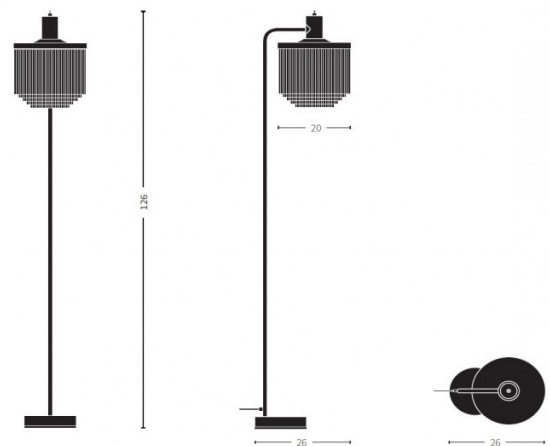

PRODUCT SPECIFICATION

- **Light Source:** 1 x Max 15W E27 LED (excluded)
- **IP Code:** 20
- **Dimming:** Integrated on/off switch on the product.
- **Dimensions:** Shade: Ø20cm
  Depth: 26cm
  Height: 126cm