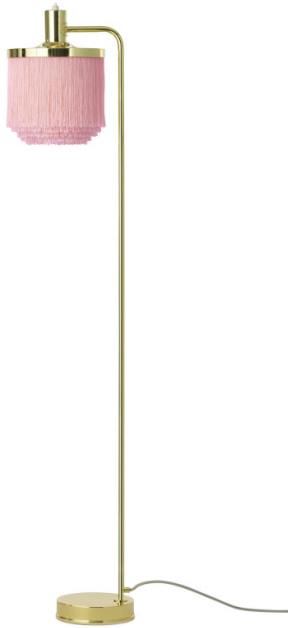

Warm Nordic Fringe Floor Lamp

LA10303/F

SOURCE: <https://www.davidvillagelighting.co.uk/product/Warm-Nordic-Fringe-Floor-Lamp/20975>

PRODUCT DESCRIPTION

Designer: Hans-Agne Jakobsson

Warm Nordic Fringe Floor Lamp

The Fringe Floor Lamp was designed by Hans-Agne Jakobsson in 1960. It features a lampshade made from layered fringes, which conceals the light source to create a soft, diffused glow. The polished brass frame pairs with the fringed shade to create a clean silhouette. The fringe, which falls like layers of a skirt, adds a playful touch to the sleek brass frame.

The subtle beauty and grace of The Fringe Floor Lamp help it fit seamlessly into both classic and contemporary interiors. The shade is available in a cream-white or pale pink colour. Combine with other lights from [The Fringe Collection](#) to create a consistent lighting scheme throughout your home. The diffused glow is ideal for adding atmospheric lighting to living rooms and bedrooms. Originally designed in the 60s, The Fringe Collection was consistently sought after by collectors until Warm Nordic decided to re-release it, making the classic design accessible to all fans of the design.

PRODUCT SPECIFICATION

- Light Source:** 1 x Max 15W E27 LED (excluded)
- IP Code:** 20
- Dimming:** Integrated on/off switch on the product.
- Dimensions:** Shade: Ø20cm
Depth: 26cm
Height: 126cm

For all sales and technical enquiries, please contact: