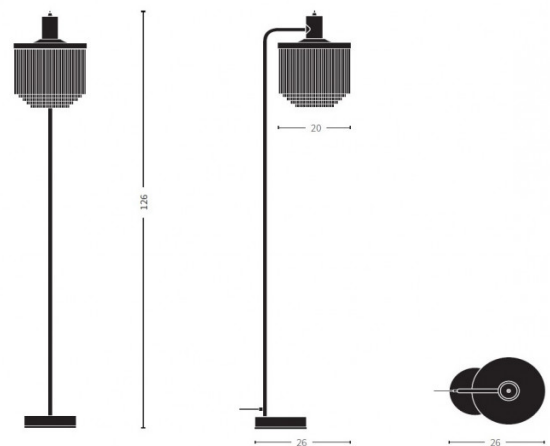

Warm Nordic Fringe Floor Lamp

LA10303/F

SOURCE: <https://www.davidvillagelighting.co.uk/product/Warm-Nordic-Fringe-Floor-Lamp/20975>

PRODUCT DESCRIPTION

Designer: Hans-Agne Jakobsson

Warm Nordic Fringe Floor Lamp

The Fringe Floor Lamp was designed by Hans-Agne Jakobsson in 1960. It features a lampshade made from layered fringes, which conceals the light source to create a soft, diffused glow. The polished brass frame pairs with the fringed shade to create a clean silhouette. The fringe, which falls like layers of a skirt, adds a playful touch to the sleek brass frame.

The subtle beauty and grace of The Fringe Floor Lamp help it fit seamlessly into both classic and contemporary interiors. The shade is available in a cream-white or pale pink colour. Combine with other lights from [The Fringe Collection](#) to create a consistent lighting scheme throughout your home. The diffused glow is ideal for adding atmospheric lighting to living rooms and bedrooms. Originally designed in the 60s, The Fringe Collection was consistently sought after by collectors until Warm Nordic decided to re-release it, making the classic design accessible to all fans of the design.

PRODUCT SPECIFICATION

- Light Source:** 1 x Max 15W E27 LED (excluded)
- IP Code:** 20
- Dimming:** Integrated on/off switch on the product.
- Dimensions:** Shade: Ø20cm
Depth: 26cm
Height: 126cm

For all sales and technical enquiries, please contact: