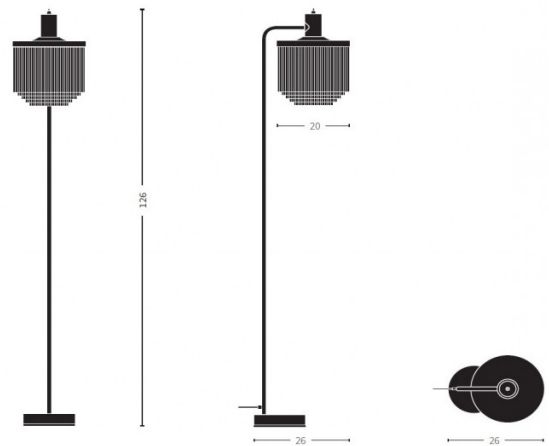

Warm Nordic Fringe Floor Lamp

LA10303/F

SOURCE: <https://www.davidvillagelighting.co.uk/product/Warm-Nordic-Fringe-Floor-Lamp/20975>

PRODUCT DESCRIPTION

Designer: Hans-Agne Jakobsson

Fringe Floor Lamp by Warm Nordic

Designed by Hans-Agne Jakobsson, the Fringe floor lamp was created in 1960 and has maintained all of its original grace and chicness. The lampshade is made from a stunning fringe, in either a pale rose or cream white colour, which acts to conceal the light source, creating a warm, soft glow. The vintage style of the floor lamp makes it timeless and versatile, useful in many settings such as bedrooms, lounges and dining rooms.

The Fringe floor light has a subtle on/off switch located on the top of the shade and has a simple, sleek silhouette perfect for many spaces. The floor light will be a talking point in the room and will look iconic and sophisticated, whether in a professional or domestic setting.

This floor lamp can only be fitted with an LED retrofit light bulb.

PRODUCT SPECIFICATION

- Light Source:** 1 x E27 LED 15W max (excluded)
- IP Code:** 20
- Dimming:** Integrated on/off switch on the product
- Dimensions:** Ø20cm shade
26cm depth
126cm height