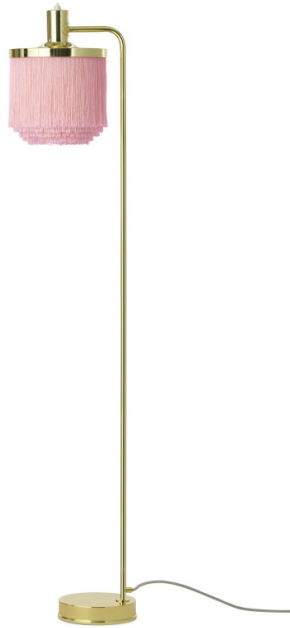

Warm Nordic Fringe Floor Lamp

LA10303/F

SOURCE: <https://www.davidvillagelighting.co.uk/product/Warm-Nordic-Fringe-Floor-Lamp/20975>

PRODUCT DESCRIPTION

Designer: Hans-Agne Jakobsson

Warm Nordic Fringe Floor Lamp

The Fringe Floor Lamp was designed by Hans-Agne Jakobsson in 1960. It features a lampshade made from layered fringes, which conceals the light source to create a soft, diffused glow. The polished brass frame pairs with the fringed shade to create a clean silhouette. The fringe, which falls like layers of a skirt, adds a playful touch to the sleek brass frame.

The subtle beauty and grace of The Fringe Floor Lamp help it fit seamlessly into both classic and contemporary interiors. The shade is available in a cream-white or pale pink colour. Combine with other lights from [The Fringe Collection](#) to create a consistent lighting scheme throughout your home. The diffused glow is ideal for adding atmospheric lighting to living rooms and bedrooms. Originally designed in the 60s, The Fringe Collection was consistently sought after by collectors until Warm Nordic decided to re-release it, making the classic design accessible to all fans of the design.

PRODUCT SPECIFICATION

- Light Source:** 1 x Max 15W E27 LED (excluded)
- IP Code:** 20
- Dimming:** Integrated on/off switch on the product.
- Dimensions:** Shade: Ø20cm
Depth: 26cm
Height: 126cm

For all sales and technical enquiries, please contact: