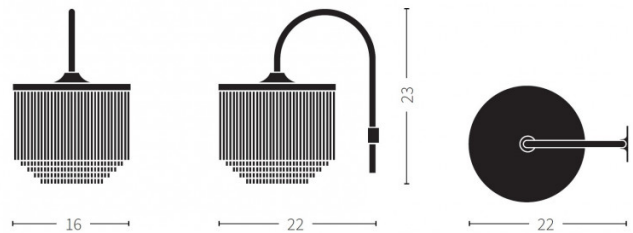

PRODUCT SPECIFICATION

- **Light Source:** 1 x Max 15W E27 LED (excluded)
- **IP Code:** 20
- **Dimming:** In-line on/off switch included on cable.
- **Dimensions:** Shade: Ø16cm
  Depth: 22cm
  Height: 23cm
  Cable Length: 300cm