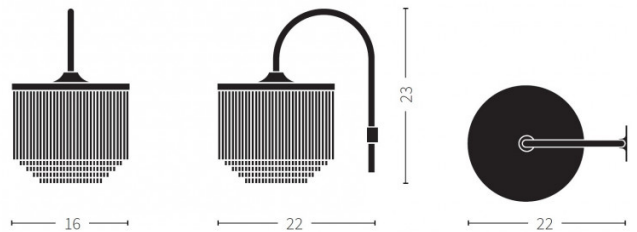

The Fringe wall light is a chic and vintage lamp that was designed in 1960 by Hans-Agne Jakobsson. Retaining all of its original charm and style, this wall lamp is made from brass plated steel paired with a fringed lampshade. The graceful fringe hides the light bulb, creating a soft glow that is warming and comfortable. The wall light also has a handy switch included on the cable, being easy to use and versatile.

Dimensions: Ø16cm shade
22cm depth
23cm height
3m cable length

For all sales and technical enquiries, please contact:

+44 (0)114 263 4266

info@davidvillagelighting.co.uk

www.davidvillagelighting.co.uk