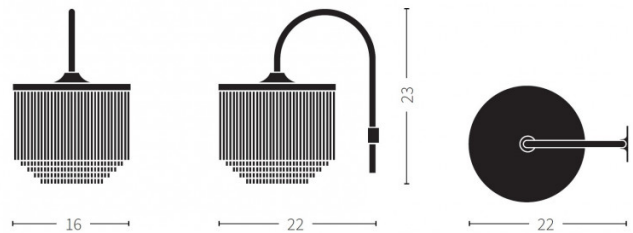

### Warm Nordic Fringe Wall Light

The Fringe Wall Light is a chic and vintage lamp that was designed in 1960 by Hans-Agne Jakobsson. Warm Nordic reintroduced the design, retaining all of its original charm and style. This wall lamp is made from brass-plated steel paired with a fringed lampshade. The graceful fringe conceals the light source, creating a soft glow that is warming and comfortable. The wall light also features a switch included on the cable.

## PRODUCT SPECIFICATION

- Light Source:** 1 x Max 15W E27 LED (excluded)
- IP Code:** 20
- Dimming:** In-line on/off switch included on cable.
- Dimensions:** Shade: Ø16cm  
Depth: 22cm  
Height: 23cm  
Cable Length: 300cm