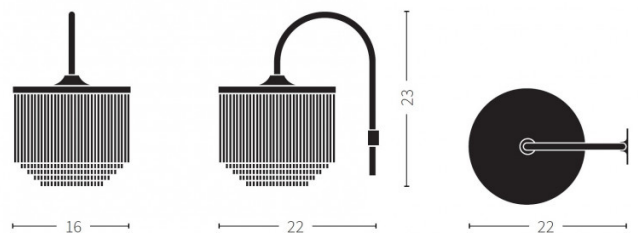

The Fringe wall light is a chic and vintage lamp that was designed in 1960 by Hans-Agne Jakobsson. Retaining all of its original charm and style, this wall lamp is made from brass plated steel paired with a fringed lampshade. The graceful fringe hides the light bulb, creating a soft glow that is warming and comfortable. The wall light also has a handy switch included on the cable, being easy to use and versatile.

Please note this wall lamp needs to be installed near a socket and can only be fitted with an LED retrofit light bulb.

PRODUCT SPECIFICATION

- Light Source:** 1 x E27 LED 15W max (excluded)
- IP Code:** 20
- Dimming:** In line on/off switch included on cable
- Dimensions:** Ø16cm shade
22cm depth
23cm height
3m cable length