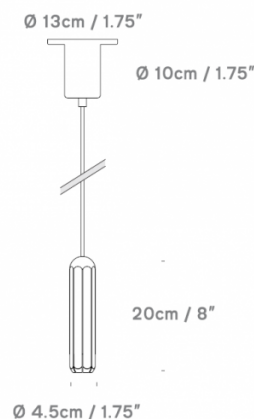

### Brixton Spot 20 by Innermost

**Ex-display, boxed in original packaging. In great condition. 1 x Copper Available.**

The Innermost Brixton Spot 20 Pendant, designed by James Bartlett, embodies a contemporary take on South London's Victorian architectural charm. Inspired by the octagonal turrets seen on many buildings in Brixton, this pendant light combines industrial aesthetics with modern functionality. Crafted from aluminium, it offers a robust, engineered look that makes a statement whether displayed singly or in clusters. This compact spotlight design is an ideal choice for bringing focused illumination and an industrial edge to residential and commercial spaces alike.

## PRODUCT SPECIFICATION

**Light Source:** 8W, 3000K, 600 lumens

**IP Code:** 20

**Dimming:** Dimmable via Triac dimming.

**Dimensions:** 20 cm height  
 Ø 4.5 cm  
 Ø 13 cm ceiling rose  
 400 cm cable length