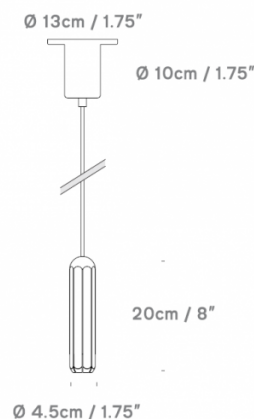

PRODUCT DESCRIPTION

Designer: James Bartlett

Brixton Spot 20 by Innermost

Ex-display, boxed in original packaging. In great condition. 1 x Copper Available.

The Innermost Brixton Spot 20 Pendant, designed by James Bartlett, embodies a contemporary take on South London's Victorian architectural charm. Inspired by the octagonal turrets seen on many buildings in Brixton, this pendant light combines industrial aesthetics with modern functionality. Crafted from aluminium, it offers a robust, engineered look that makes a statement whether displayed singly or in clusters. This compact spotlight design is an ideal choice for bringing focused illumination and an industrial edge to residential and commercial spaces alike.

PRODUCT SPECIFICATION

Light Source: 8W, 3000K, 600 lumens

IP Code: 20

Dimming: Dimmable via Triac dimming.

Dimensions: 20 cm height
 Ø 4.5 cm
 Ø 13 cm ceiling rose
 400 cm cable length

For all sales and technical enquiries, please contact: