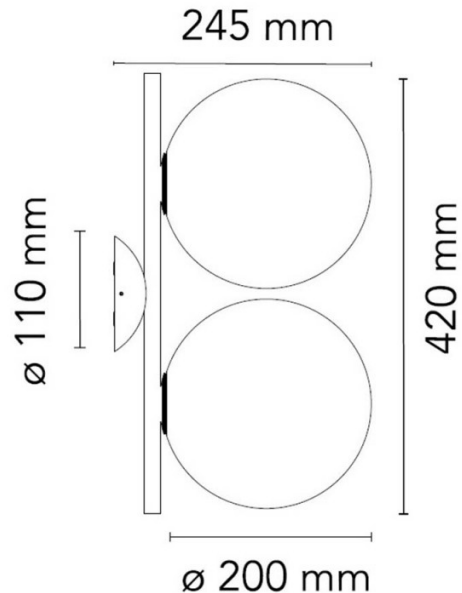

## PRODUCT SPECIFICATION

- Light Source:** 2 x Max 9W E14 LED T28 (excluded)
- IP Code:** 20
- Dimming:** Dimmable via mains phase dimming
- Dimensions:** Ø20cm shade  
42cm height  
24.5cm depth

**For all sales and technical enquiries, please contact:**