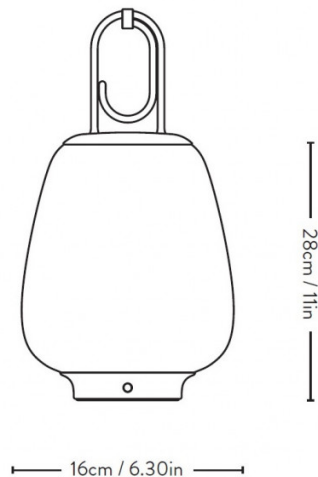

PRODUCT SPECIFICATION

Light Source: 2.5W, 2700K, 143 Lumens

IP Code: 44

Dimming: Integrated dimmer on the product.

Dimensions: Ø16cm
Height: 28cm
Charging Cable Length: 200cm

For all sales and technical enquiries, please contact: