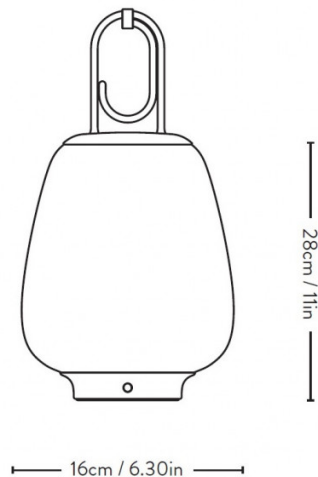

## PRODUCT SPECIFICATION

**Light Source:** 2.5W, 2700K, 143 Lumens

**IP Code:** 44

**Dimming:** Integrated dimmer on the product.

**Dimensions:** Ø16cm  
Height: 28cm  
Charging Cable Length: 200cm

**For all sales and technical enquiries, please contact:**