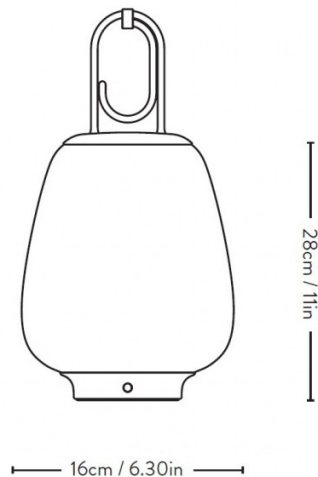

PRODUCT SPECIFICATION

- Light Source:** 2.5W, 2700K, 143 Lumens
- IP Code:** 44
- Dimming:** Integrated dimmer on the product.
- Dimensions:** Ø16cm
Height: 28cm
Charging Cable Length: 200cm

For all sales and technical enquiries, please contact: