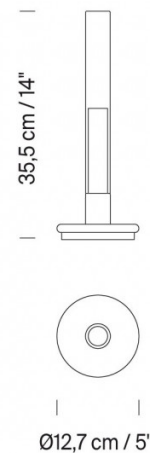

Sylvestrina is available in two power range options, which primarily refer to its battery autonomy. Choose between 7h on high power or 14h on minimum power, or with an extended battery that lasts 14h on high power and 28h on minimum.

## PRODUCT SPECIFICATION

**Light Source:** 1W, 2200K, 60 Lumens

**IP Code:** 44

**Dimming:** Integrated dimmer included on product.

**Dimensions:** Base: Ø12.7cm  
Shade: Ø3.8cm  
Height: 35.5cm  
Charging Cable: 100cm