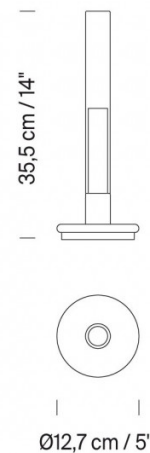

Sylvestrina is available in two power range options, which primarily refer to its battery autonomy. Choose between 7h on high power or 14h on minimum power, or with an extended battery that lasts 14h on high power and 28h on minimum.

PRODUCT SPECIFICATION

Light Source: 1W, 2200K, 60 Lumens

IP Code: 44

Dimming: Integrated dimmer included on product.

Dimensions: Base: Ø12.7cm
Shade: Ø3.8cm
Height: 35.5cm
Charging Cable: 100cm

For all sales and technical enquiries, please contact: