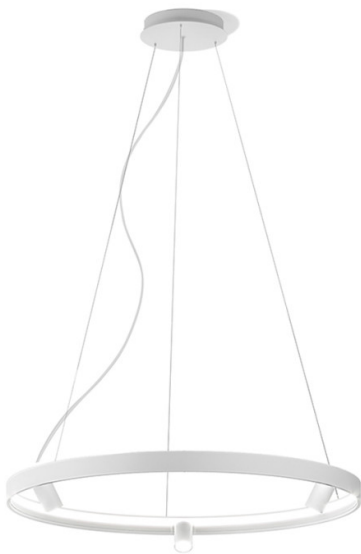

Designer: Panzeri Design Team

Panzeri Arena LED Suspension Light

The Panzeri Arena LED Suspension is an iconic lighting fixture combining innovative design and versatile functionality. Available in three sizes, 100cm, 150cm, and 200cm, this suspension light is crafted from extruded curved aluminium, offering a minimalist yet impactful aesthetic. Its bended aluminium ring structure features both inner and upward light emission, providing ambient illumination that enhances any interior setting.

Equipped with integrated LEDs, the Arena offers a warm 2700K light output that is dimmable via DALI/Push DIM technology, allowing you to tailor the lighting atmosphere. The fixture also includes adjustable spotlights, perfect for highlighting specific areas or objects within a space. The number of spotlights varies by size, with 3 on the 100cm model, 4 on the 150cm, and 5 on the 200cm. These spotlights rotate on two axes, offering precision lighting control.

Available in five elegant finishes—white, black, bronze, matte brass, and titanium, the Arena LED Suspension seamlessly integrates into various design schemes, from contemporary to industrial. With a 5m cable length, it is suitable for both low and high ceilings, making it ideal for dining areas, reception spaces, and open living rooms.

Please note, custom colours are also available upon request please [contact us](#) for more information.