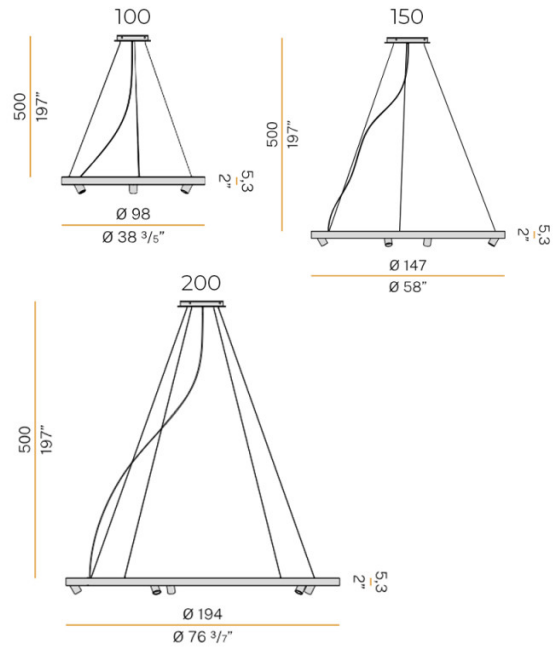

Dimensions: Arena 100:
Width: Ø98cm
Height: 5.3cm

Arena 150:
Width: Ø147cm
Height: 5.3cm

Arena 200:
Width: Ø194cm
Height: 5.3cm

Cable Length: 500cm

For all sales and technical enquiries, please contact:

+44 (0)114 263 4266