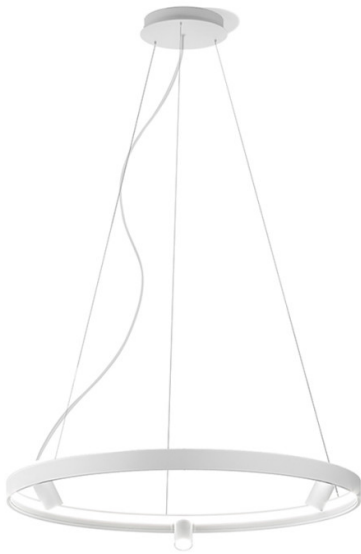

PANZERI

Panzeri Arena LED Suspension Light

LA10293

SOURCE: <https://www.davidvillagelighting.co.uk/product/Panzeri-Arena-LED-Suspension-Light/20888>

PRODUCT DESCRIPTION

Panzeri Arena LED Suspension Light

The Panzeri Arena LED Suspension is an iconic lighting fixture combining innovative design and versatile functionality. Available in three sizes, 100cm, 150cm, and 200cm, this suspension light is crafted from extruded curved aluminium, offering a minimalist yet impactful aesthetic. Its bended aluminium ring structure features both inner and upward light emission, providing ambient illumination that enhances any interior setting.

Equipped with integrated LEDs, the Arena offers a warm 2700K light output that is dimmable via DALI/Push DIM technology, allowing you to tailor the lighting atmosphere. The fixture also includes adjustable spotlights, perfect for highlighting specific areas or objects within a space. The number of spotlights varies by size, with 3 on the 100cm model, 4 on the 150cm, and 5 on the 200cm. These spotlights rotate on two axes, offering precision lighting control.

Available in five elegant finishes—white, black, bronze, matte brass, and titanium, the Arena LED Suspension seamlessly integrates into various design schemes, from contemporary to industrial. With a 5m cable length, it is suitable for both low and high ceilings, making it ideal for dining areas, reception spaces, and open living rooms.

Please note, custom colours are also available upon request please get in touch for more information.

PRODUCT SPECIFICATION

Light Source: **Arena 100**
92W, 27000K, 4191 + 3 x 847 Lumens

Arena 150
129W, 27000K, 6287 + 4 x 847 Lumens