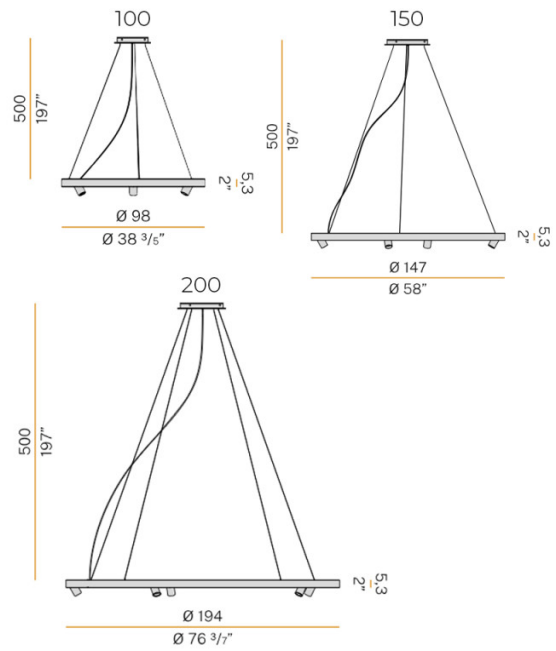

**Arena 150:**  
Width: Ø147cm  
Height: 5.3cm

**Arena 200:**  
Width: Ø194cm  
Height: 5.3cm

Cable Length: 500cm

**For all sales and technical enquiries, please contact:**

+44 (0)114 263 4266

[info@davidvillagelighting.co.uk](mailto:info@davidvillagelighting.co.uk)