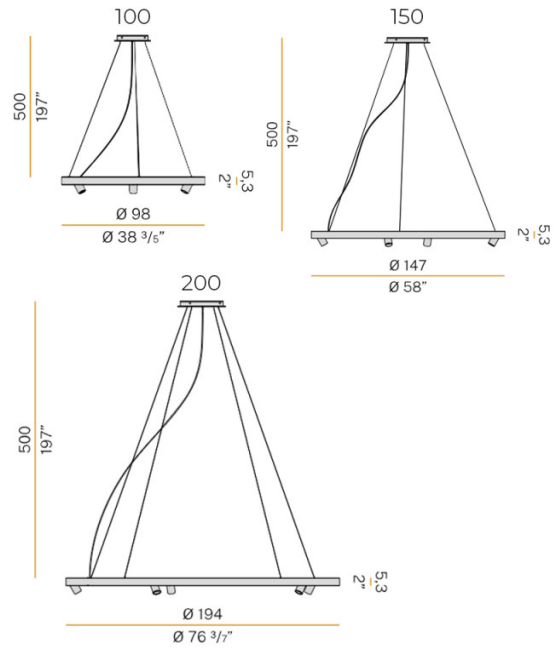

Dimensions: Arena 100
Width: Ø98cm
Height: 5.3cm

Arena 150
Width: Ø147cm
Height: 5.3cm

Arena 200
Width: Ø194cm
Height: 5.3cm

Cable Length: 500cm

For all sales and technical enquiries, please contact:

+44 (0)114 263 4266