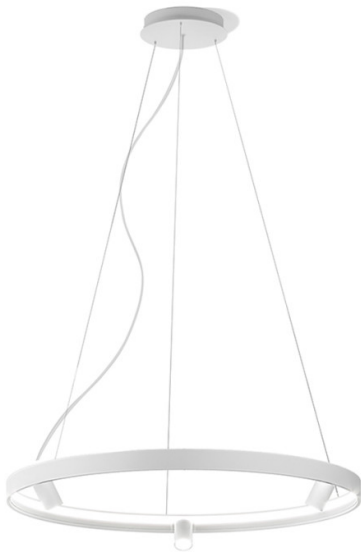

Designer: Panzeri Design Team

Panzeri Arena LED Suspension Light

The Panzeri Arena LED Suspension is an iconic lighting fixture combining innovative design and versatile functionality. Available in three sizes, 100cm, 150cm, and 200cm, this suspension light is crafted from extruded curved aluminium, offering a minimalist yet impactful aesthetic. Its bended aluminium ring structure features both inner and upward light emission, providing ambient illumination that enhances any interior setting.

Equipped with integrated LEDs, the Arena offers a warm 2700K light output that is dimmable via DALI/Push DIM technology, allowing you to tailor the lighting atmosphere. The fixture also includes adjustable spotlights, perfect for highlighting specific areas or objects within a space. The number of spotlights varies by size, with 3 on the 100cm model, 4 on the 150cm, and 5 on the 200cm. These spotlights rotate on two axes, offering precision lighting control.

Available in five elegant finishes—white, black, bronze, matte brass, and titanium, the Arena LED Suspension seamlessly integrates into various design schemes, from contemporary to industrial. With a 5m cable length, it is suitable for both low and high ceilings, making it ideal for dining areas, reception spaces, and open living rooms.

Please note, custom colours are also available upon request please [contact us](#) for more information.