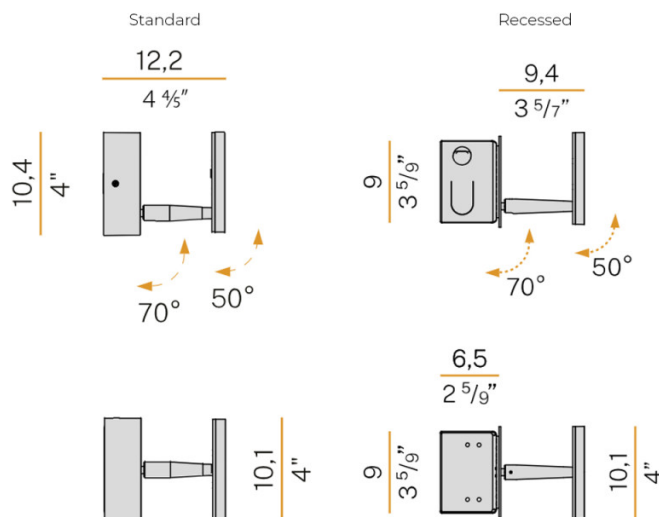

Available in two fitting options, standard or recessed, the Bella Wall Light provides versatility for various installations. The head can swivel up to 355° and tilt at two points, ensuring precise illumination for tasks or accent lighting. With dimming technology, the integrated 5-step dimmer allows you to adjust the brightness with ease.

PRODUCT SPECIFICATION

Light Source: 5W, 2700K, 388 Lumens

IP Code: 20

Dimming: Integrated dimmer on the product.

Dimensions: **Standard:**  
Diffuser: Ø10.1cm  
Depth: 12.2cm  
Height: 10.4cm

**Recessed:**  
Diffuser: Ø10.1cm  
Depth: 9.4cm  
Recessed Depth: 6.5cm  
Wall Fitting: Ø9cm