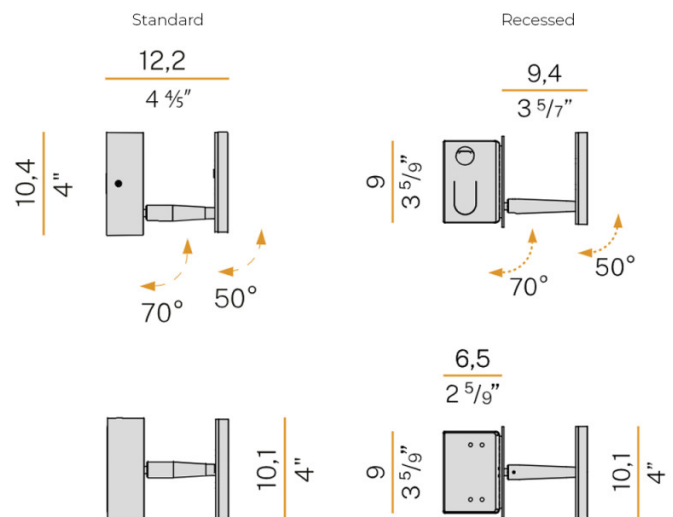

Available in two fitting options, standard or recessed, the Bella Wall Light provides versatility for various installations. The head can swivel up to 355° and tilt at two points, ensuring precise illumination for tasks or accent lighting. With dimming technology, the integrated 5-step dimmer allows you to adjust the brightness with ease.

### PRODUCT SPECIFICATION

**Light Source:** 5W, 2700K, 388 Lumens

**IP Code:** 20

**Dimming:** Integrated dimmer on the product.

**Dimensions: Standard:**  
 Diffuser: Ø10.1cm  
 Depth: 12.2cm  
 Height: 10.4cm

**Recessed:**  
 Diffuser: Ø10.1cm  
 Depth: 9.4cm  
 Recessed Depth: 6.5cm  
 Wall Fitting: Ø9cm

**For all sales and technical enquiries, please contact:**

+44 (0)114 263 4266

[info@davidvillagelighting.co.uk](mailto:info@davidvillagelighting.co.uk)