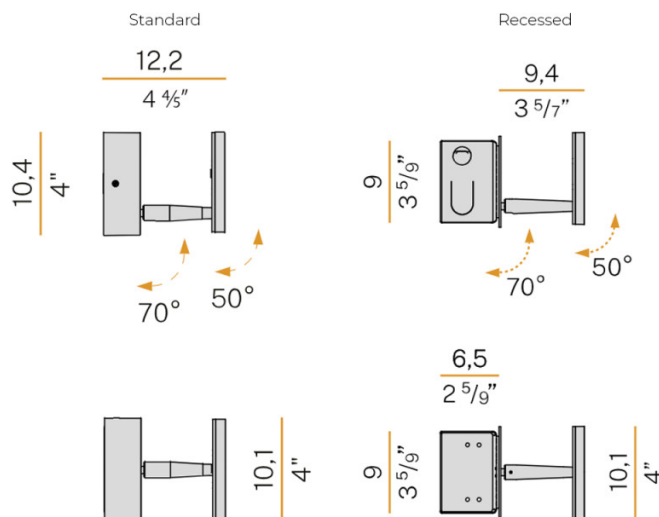

Available in two fitting options, standard or recessed, the Bella Wall Light provides versatility for various installations. The head can swivel up to 355° and tilt at two points, ensuring precise illumination for tasks or accent lighting. With dimming technology, the integrated 5-step dimmer allows you to adjust the brightness with ease.

PRODUCT SPECIFICATION

Light Source: 5W, 2700K, 388 Lumens

IP Code: 20

Dimming: Integrated dimmer on the product.

Dimensions: **Standard:**
Diffuser: Ø10.1cm
Depth: 12.2cm
Height: 10.4cm

Recessed:
Diffuser: Ø10.1cm
Depth: 9.4cm
Recessed Depth: 6.5cm
Wall Fitting: Ø9cm