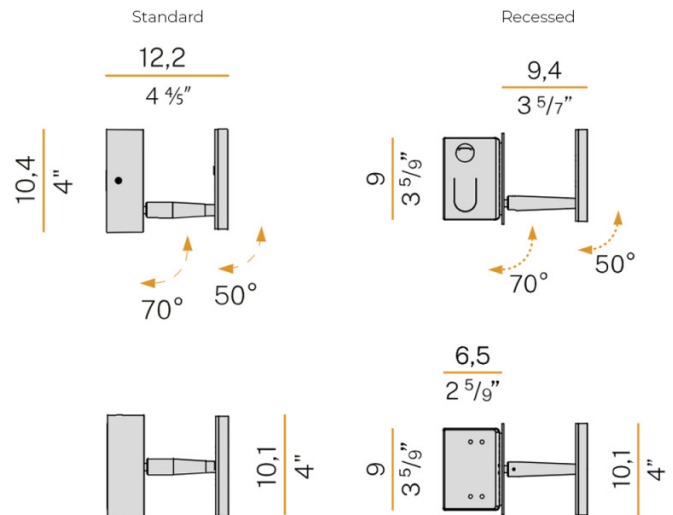

Available in two fitting options, standard or recessed, the Bella Wall Light provides versatility for various installations. The head can swivel up to 355° and tilt at two points, ensuring precise illumination for tasks or accent lighting. With dimming technology, the integrated 5-step dimmer allows you to adjust the brightness with ease.

### PRODUCT SPECIFICATION

**Light Source:** 5W, 2700K, 388 Lumens

**IP Code:** 20

**Dimming:** Integrated dimmer on the product.

**Dimensions:** **Standard**

Diffuser: Ø10.1cm

Depth: 12.2cm

Height: 10.4cm

**Recessed**

Diffuser: Ø10.1cm

Depth: 9.4cm

Recessed Depth: 6.5cm

Wall Fitting: Ø9cm

For all sales and technical enquiries, please contact:

+44 (0)114 263 4266

info@davidvillagelighting.co.uk