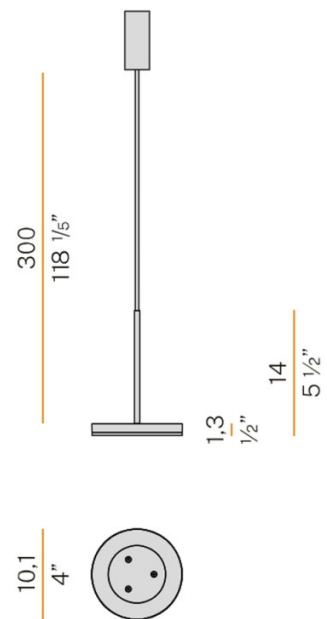

### PRODUCT SPECIFICATION

**Light Source:** 6.5W, 2700K, 388 Lumens

**IP Code:** 40

**Dimming:** Non-dimmable

**Dimensions:** Diffuser: Ø10.1cm  
 Diffuser Height: 1.3cm  
 Pendant Height: 14cm

Drop Height: 300cm