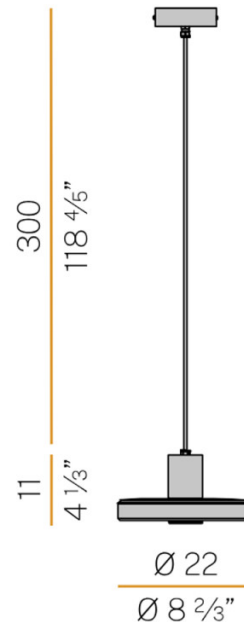

PRODUCT SPECIFICATION

Light Source: 8W, 27000K, 594 Lumens

IP Code: 65

Dimming: Non-Dimmable

Dimensions: Pendant: Ø22cm
Height: 11cm

Cable Length: 200cm

For all sales and technical enquiries, please contact: