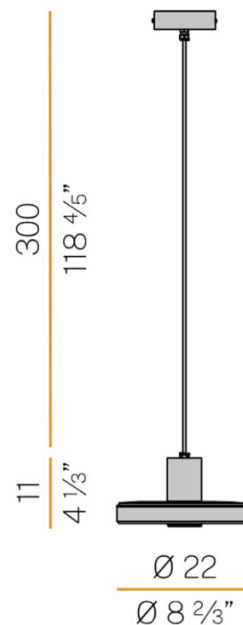

### PRODUCT SPECIFICATION

**Light Source:** 8W, 27000K, 594 Lumens

**IP Code:** 65

**Dimming:** Non-Dimmable

**Dimensions:** Pendant: Ø22cm  
Height: 11cm

Cable Length: 200cm

For all sales and technical enquiries, please contact: