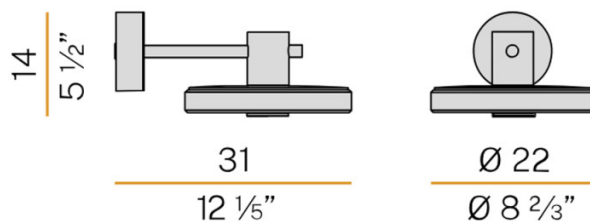

PRODUCT SPECIFICATION

Light Source: 8W, 27000K, 594 Lumens

IP Code: 65

Dimming: Non-Dimmable.

Dimensions: Lamp: Ø22cm
Depth: 31cm
Height: 14cm

For all sales and technical enquiries, please contact:

+44 (0)114 263 4266