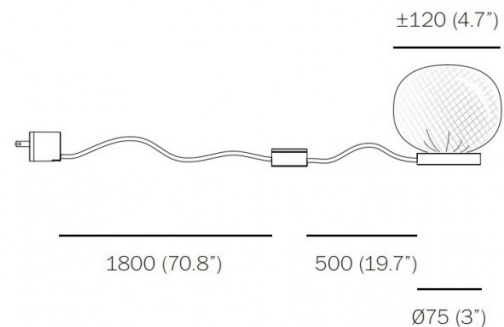

Bocci 84t Table and Wall Light

LA4819/T

SOURCE: <https://www.davidvillagelighting.co.uk/product/Bocci-84t-Table-and-Wall-Light/20880>

PRODUCT DESCRIPTION

84t Table and Wall Light by Bocci

The 84t wall and table lamp is a beautiful and elegant light that is made from a white glass lampshade with a copper mesh and brass base. The shade is made from blowing glass in the mesh which creates the effect of the glass pushing through. The final aesthetic makes it look like a bubble has been caught, a soft, pillowed white globe looking delicate and refined surrounded by copper. Each piece also has individuality as the mesh can form and fold in unique ways in each making process.

The Bocci 84t functions both as a wall and a table light, with the base and the switch having a notch on the back so you can attach it to the wall. The simple form makes this table and wall light universal, being useful and decorative in a wide variety of settings. The white glass creates a lovely, diffused glow and, with a dimmer switch, rest assured you can create just the right atmosphere in your space.

The Bocci 84t can not be hard-wired when attached to the wall. Please install near a socket so it can be plugged in.

PRODUCT SPECIFICATION

Light Source: 1 x Max 1.8W G4 LED (included)

IP Code: 20

Dimming: In line dimmer included on cable.

Dimensions: Shade: Ø12cm
Base: Ø7.5cm
Cable Length: 235cm

For all sales and technical enquiries, please contact:

+44 (0)114 263 4266

info@davidvillagelighting.co.uk

www.davidvillagelighting.co.uk