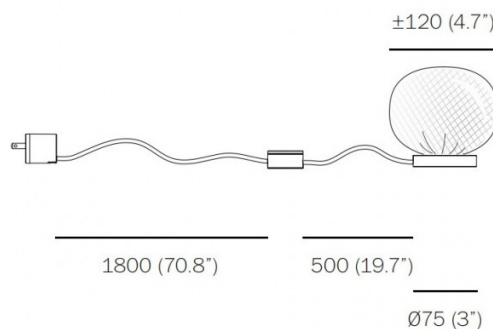

### 84t Table and Wall Light by Bocci

The 84t wall and table lamp is a beautiful and elegant light that is made from a white glass lampshade with a copper mesh and brass base. The shade is made from blowing glass in the mesh which creates the effect of the glass pushing through. The final aesthetic makes it look like a bubble has been caught, a soft, pillowed white globe looking delicate and refined surrounded by copper. Each piece also has individuality as the mesh can form and fold in unique ways in each making process.

The Bocci 84t functions both as a wall and a table light, with the base and the switch having a notch on the back so you can attach it to the wall. The simple form makes this table and wall light universal, being useful and decorative in a wide variety of settings. The white glass creates a lovely, diffused glow and, with a dimmer switch, rest assured you can create just the right atmosphere in your space.

**The Bocci 84t can not be hard-wired when attached to the wall. Please install near a socket so it can be plugged in.**

## PRODUCT SPECIFICATION

**Light Source:** 1 x Max 1.8W G4 LED (included)

**IP Code:** 20

**Dimming:** In line dimmer included on cable.

**Dimensions:** Shade: Ø12cm  
Base: Ø7.5cm  
Cable Length: 235cm

**For all sales and technical enquiries, please contact:**