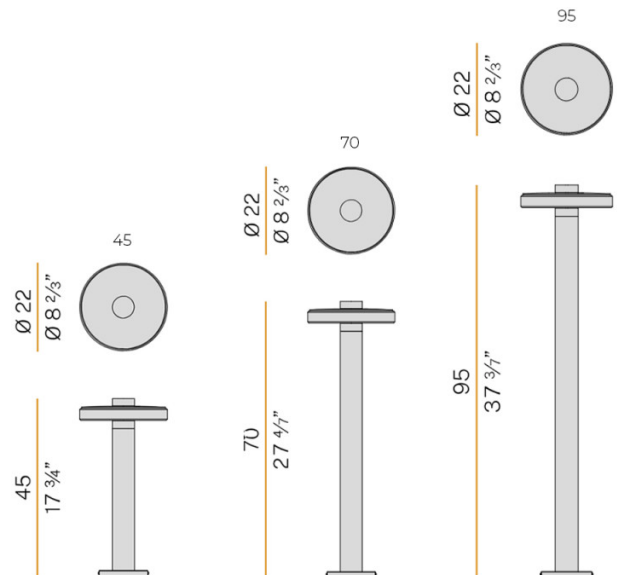

### PRODUCT SPECIFICATION

**Light Source:** 8W, 27000K, 594 Lumens

**IP Code:** 65

**Dimming:** Non dimmable

**Dimensions:** **Venexia 45**  
Lamp: Ø22cm  
Height: 45cm

**Venexia 70**  
Lamp: Ø22cm  
Height: 70cm

**Venexia 95**  
Lamp: Ø22cm  
Height: 95cm

For all sales and technical enquiries, please contact:

+44 (0)114 263 4266

info@davidvillagelighting.co.uk

www.davidvillagelighting.co.uk