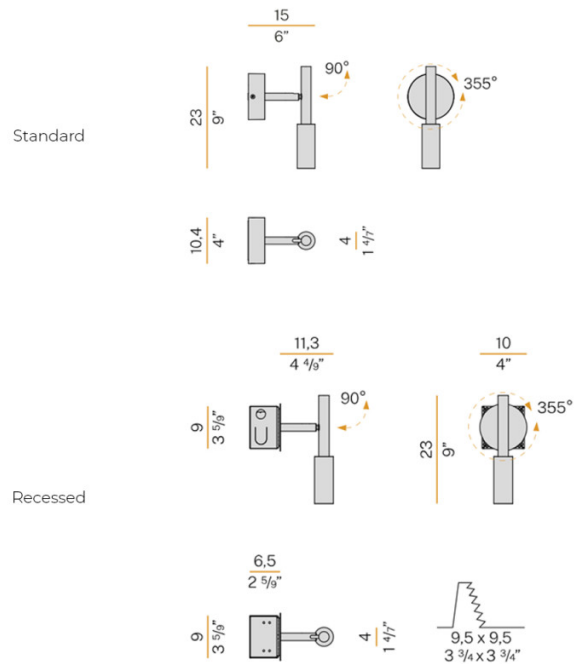

### PRODUCT SPECIFICATION

**Light Source:** 6.5W, 2700K, 339 Lumens

**IP Code:** 20

**Dimming:** Non-Dimmable.

**Dimensions: Standard:**  
 Depth: 15cm  
 Height: 23cm  
 Width: 10.4cm

**Recessed:**  
 External Depth: 11.3cm  
 Height: 23cm  
 Width: 10cm  
 Recessed Depth: 6.5cm  
 Recessed Surface: Ø9cm