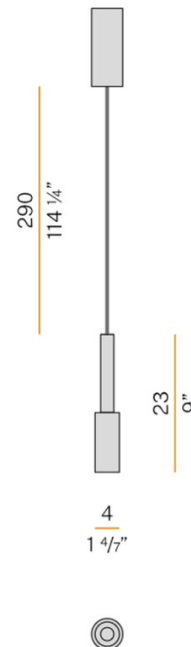

Crafted from turned aluminium and featuring a sleek cylindrical design, the pendant is available in five finishes, White, Matt Black, Champagne, Bronze, and Titanium. Its 2.9m transparent power cable complements its minimalist aesthetic, and the matching metal ceiling canopy ensures a seamless installation.

For a more impactful display, the Tubino Pendant can be installed in clusters or linear arrangements, adapting beautifully to both residential and commercial interiors.

PRODUCT SPECIFICATION

Light Source: 6.5W, 2700K, 339 Lumens

IP Code: 20

Dimming: Non dimmable.

Dimensions: Pendant: Ø4cm
Height: 23cm

Cable Length: 290cm

For all sales and technical enquiries, please contact:

+44 (0)114 263 4266

info@davidvillagelighting.co.uk

www.davidvillagelighting.co.uk