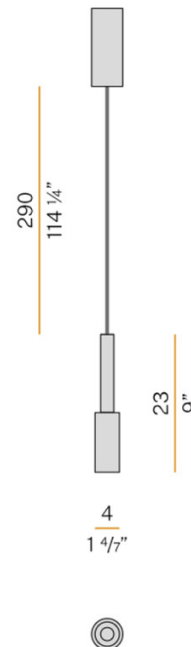

Crafted from turned aluminium and featuring a sleek cylindrical design, the pendant is available in five finishes, White, Matt Black, Champagne, Bronze, and Titanium. Its 2.9m transparent power cable complements its minimalist aesthetic, and the matching metal ceiling canopy ensures a seamless installation.

For a more impactful display, the Tubino Pendant can be installed in clusters or linear arrangements, adapting beautifully to both residential and commercial interiors.

PRODUCT SPECIFICATION

Light Source: 6.5W, 2700K, 339 Lumens

IP Code: 20

Dimming: Non-Dimmable.

Dimensions: Pendant: Ø4cm
Height: 23cm

Cable Length: 290cm

For all sales and technical enquiries, please contact:

+44 (0)114 263 4266

info@davidvillagelighting.co.uk

www.davidvillagelighting.co.uk