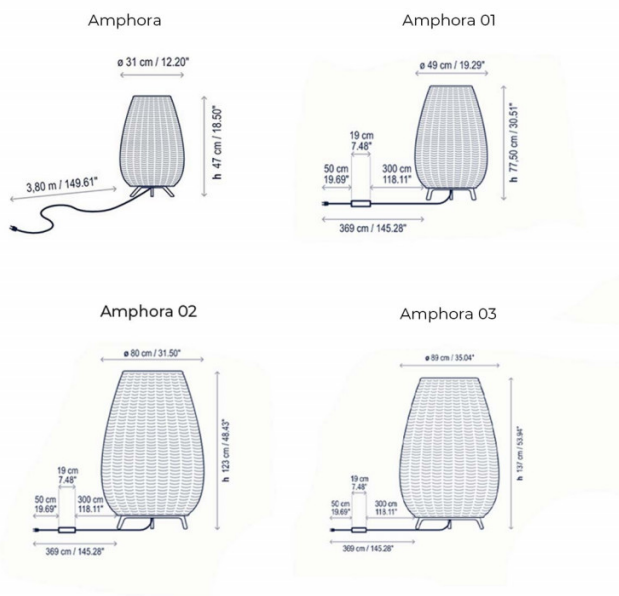

Bover Amphora LED Floor Lamp

LA7384/1

SOURCE: <https://www.davidvillagelighting.co.uk/product/Bover-Amphora-LED-Floor-Lamp/20866>

PRODUCT DESCRIPTION

Designer: Alex Fernández Camps & Gonzalo Milá

Bover Amphora LED Floor Lamp

The Bover Amphora LED Floor Lamp is the newest light to join the [Bover Amphora collection](#), a wonderful range by Alex Fernández Camps & Gonzalo Milá. This new addition boasts the same soft rounded shape, but now with an integrated LED light source that sits in the base, encased by a diffuser globe.

PRODUCT SPECIFICATION

Light Source:	Amphora: 8W, 2700K, 635 Lumens Amphora 01: 17.1W, 2700K, 2064 Lumens Amphora 02: 24.7W, 2700K, 3000 Lumens Amphora 03: 24.7W, 2700K, 3000 Lumens
IP Code:	66
Dimming:	Dimmable Version: Dimmable via Triac dimming.
Dimensions:	<p>Amphora Ø31cm Height: 47cm Cable Length: 380cm</p> <p>Amphora 01 Ø49cm Height: 77.5cm Cable Length: 369cm</p> <p>Amphora 02 Ø80cm Height: 123cm Cable Length: 369cm</p> <p>Amphora 03 Ø89cm Height: 137cm Cable Length: 369cm</p>