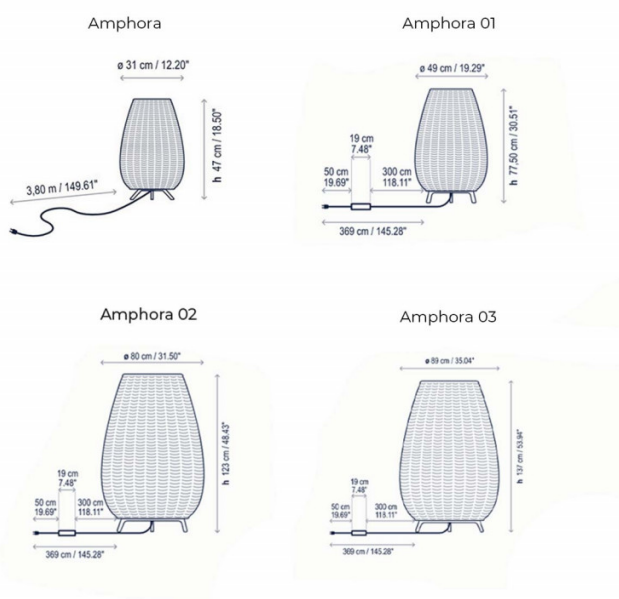

The Bover Amphora LED Floor Lamp is the newest light to join the [Bover Amphora collection](#), a wonderful range by Alex Fernández Camps & Gonzalo Milá. This new addition boasts the same soft rounded shape, but now with an integrated LED light source that sits in the base, encased by a diffuser globe.

PRODUCT SPECIFICATION

Light Source:	Amphora: 8W, 2700K, 635 Lumens Amphora 01: 17.1W, 2700K, 2064 Lumens Amphora 02: 24.7W, 2700K, 3000 Lumens Amphora 03: 24.7W, 2700K, 3000 Lumens
IP Code:	66
Dimming:	Dimmable Version: Dimmable via Triac dimming.
Dimensions:	<p>Amphora Ø31cm Height: 47cm Cable Length: 380cm</p> <p>Amphora 01 Ø49cm Height: 77.5cm Cable Length: 369cm</p> <p>Amphora 02 Ø80cm Height: 123cm Cable Length: 369cm</p> <p>Amphora 03 Ø89cm Height: 137cm Cable Length: 369cm</p>