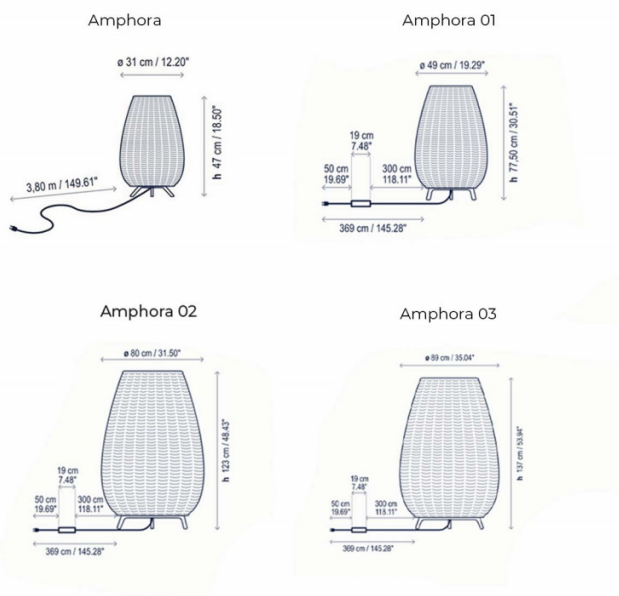

## Bover Amphora LED Floor Lamp

The Bover Amphora LED Floor Lamp is the newest light to join the [Bover Amphora collection](#), a wonderful range by Alex Fernández Camps & Gonzalo Milá. This new addition boasts the same soft rounded shape, but now with an integrated LED light source that sits in the base, encased by a diffuser globe.

## PRODUCT SPECIFICATION

<b>Light Source:</b>	<b>Amphora:</b> 8W, 2700K, 635 Lumens <b>Amphora 01:</b> 17.1W, 2700K, 2064 Lumens <b>Amphora 02:</b> 24.7W, 2700K, 3000 Lumens <b>Amphora 03:</b> 24.7W, 2700K, 3000 Lumens
<b>IP Code:</b>	66
<b>Dimming:</b>	<b>Dimmable Version:</b> Dimmable via Triac dimming.
<b>Dimensions:</b>	<p><b>Amphora</b> Ø31cm Height: 47cm Cable Length: 380cm</p> <p><b>Amphora 01</b> Ø49cm Height: 77.5cm Cable Length: 369cm</p> <p><b>Amphora 02</b> Ø80cm Height: 123cm Cable Length: 369cm</p> <p><b>Amphora 03</b> Ø89cm Height: 137cm Cable Length: 369cm</p>