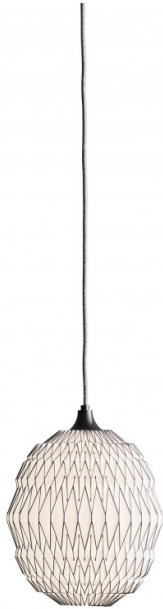

LE KLINT Le Klint Caleo 1 Pendant

LA10287/1

SOURCE: <https://www.davidvillagelighting.co.uk/product/Le-Klint-Caleo-1-Pendant/20856>

PRODUCT DESCRIPTION

Designer: Rikke Frost

Caleo 1 Pendant Light by Le Klint

Designed by Rikke Frost, the Caleo 1 pendant was developed after making the [Le Klint Caleo Original Pendant](#), he decided to create a smaller version using the same design aesthetic. The pendant has beautiful pleating and the classic paper shade that is present in all of Le Klint's lighting collections and you can choose between 2 colours, white or white/bronze.

The Caleo 1 pendant light provides a warm glow that is diffused and glare-free, perfect for creating a cosy atmosphere with an effective light. The pendant light can be used in many settings and can be used alone in smaller spaces or in multiple in larger spaces. Put into a cluster to create a light feature or simply use in rows for a more uniform effect. Use in kitchens, lounges, bedrooms and more in homes and professional settings.