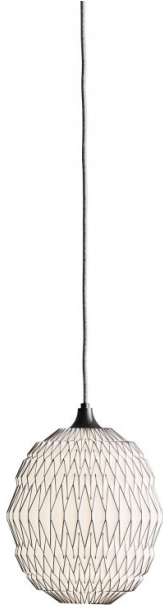

LE KLINT Le Klint Caleo 1 Pendant

LA10287/1

SOURCE: <https://www.davidvillagelighting.co.uk/product/Le-Klint-Caleo-1-Pendant/20856>

PRODUCT DESCRIPTION

Designer: Rikke Frost

Caleo 1 Pendant Light by Le Klint

Designed by Rikke Frost, the Caleo 1 pendant was developed after making the [Le Klint Caleo Original Pendant](#), he decided to create a smaller version using the same design aesthetic. The pendant has beautiful pleating and the classic paper shade that is present in all of Le Klint's lighting collections and you can choose between 2 colours, white or white/bronze.

The Caleo 1 pendant light provides a warm glow that is diffused and glare-free, perfect for creating a cosy atmosphere with an effective light. The pendant light can be used in many settings and can be used alone in smaller spaces or in multiple in larger spaces. Put into a cluster to create a light feature or simply use in rows for a more uniform effect. Use in kitchens, lounges, bedrooms and more in homes and professional settings.