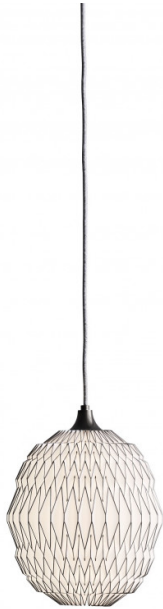

# LE KLINT Le Klint Caleo 1 Pendant

LA10287/1

SOURCE: <https://www.davidvillagelighting.co.uk/product/Le-Klint-Caleo-1-Pendant/20856>

## PRODUCT DESCRIPTION

Designer: Rikke Frost

### Caleo 1 Pendant Light by Le Klint

Designed by Rikke Frost, the Caleo 1 pendant was developed after making the [Le Klint Caleo Original Pendant](#), he decided to create a smaller version using the same design aesthetic. The pendant has beautiful pleating and the classic paper shade that is present in all of Le Klint's lighting collections and you can choose between 2 colours, white or white/bronze.

The Caleo 1 pendant light provides a warm glow that is diffused and glare-free, perfect for creating a cosy atmosphere with an effective light. The pendant light can be used in many settings and can be used alone in smaller spaces or in multiple in larger spaces. Put into a cluster to create a light feature or simply use in rows for a more uniform effect. Use in kitchens, lounges, bedrooms and more in homes and professional settings.