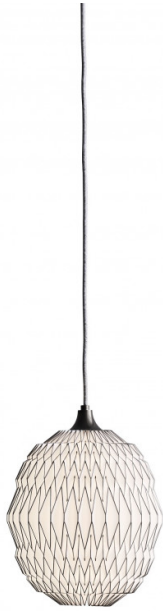

# LE KLINT Le Klint Caleo 1 Pendant

LA10287/1

SOURCE: <https://www.davidvillagelighting.co.uk/product/Le-Klint-Caleo-1-Pendant/20856>

## PRODUCT DESCRIPTION

Designer: Rikke Frost

### Caleo 1 Pendant Light by Le Klint

Designed by Rikke Frost, the Caleo 1 pendant was developed after making the [Le Klint Caleo Original Pendant](#), he decided to create a smaller version using the same design aesthetic. The pendant has beautiful pleating and the classic paper shade that is present in all of Le Klint's lighting collections and you can choose between 2 colours, white or white/bronze.

The Caleo 1 pendant light provides a warm glow that is diffused and glare-free, perfect for creating a cosy atmosphere with an effective light. The pendant light can be used in many settings and can be used alone in smaller spaces or in multiple in larger spaces. Put into a cluster to create a light feature or simply use in rows for a more uniform effect. Use in kitchens, lounges, bedrooms and more in homes and professional settings.