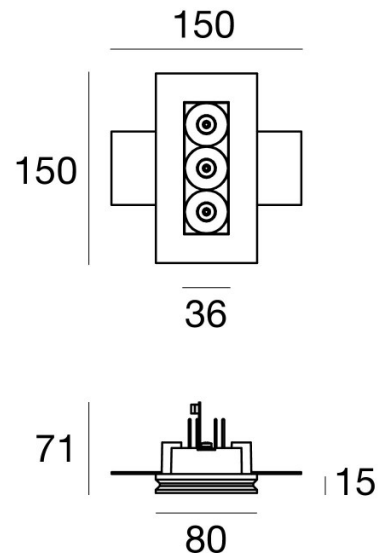

### Light Attack Gyp-Line 3

Trimless multi-optical spot, with magnetic fixing, gypsum frame for a complete ceiling integration, three cells.

Each light is supplied with its own mains dimmable driver, 600ma.

## PRODUCT SPECIFICATION

**Light Source:** 3 x 2W, 3000K, 537 lumens

**IP Code:** 20

**Dimming:** Dimmable via mains phase dimming.

**Dimensions:** 15 cm length  
15 cm width  
8.8 cm depth

For all sales and technical enquiries, please contact: