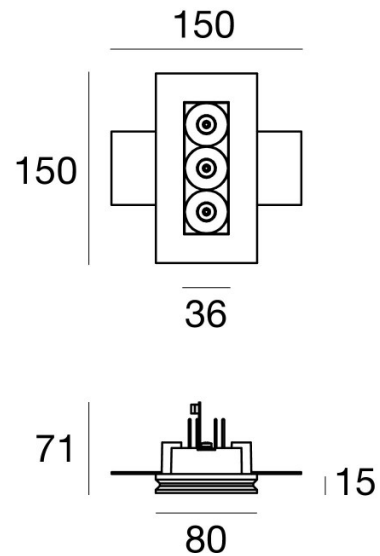

Trimless multi-optical spot, with magnetic fixing, gypsum frame for a complete ceiling integration, three cells.

Each light is supplied with its own mains dimmable driver, 600ma.

PRODUCT SPECIFICATION

Light Source: 3 x 2W, 3000K, 537 lumens

IP Code: 20

Dimming: Dimmable via mains phase dimming.

Dimensions: 15 cm length
15 cm width
8.8 cm depth

For all sales and technical enquiries, please contact:

+44 (0)114 263 4266

info@davidvillagelighting.co.uk