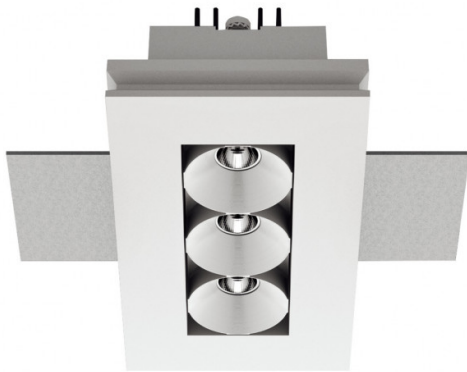

Light Attack Gyp-Line-3 Recessed Ceiling Light

LA5918/3

SOURCE: <https://www.davidvillagelighting.co.uk/product/Light-Attack-Gyp-Line-3-Recessed-Ceiling-Light/20854>

PRODUCT DESCRIPTION

Light Attack Gyp-Line 3

Trimless multi-optical spot, with magnetic fixing, gypsum frame for a complete ceiling integration, three cells.

Each light is supplied with its own mains dimmable driver, 600ma.

PRODUCT SPECIFICATION

Light Source: 3 x 2W, 3000K, 537 lumens

IP Code: 20

Dimming: Dimmable via mains phase dimming.

Dimensions: 15 cm length
15 cm width
8.8 cm depth

For all sales and technical enquiries, please contact:

+44 (0)114 263 4266

info@davidvillagelighting.co.uk