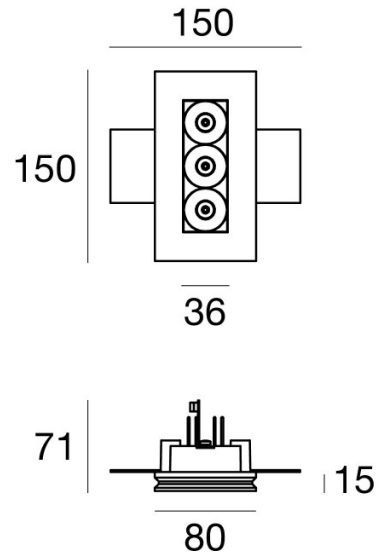

Trimless multi-optical spot, with magnetic fixing, gypsum frame for a complete ceiling integration, three cells.

Each light is supplied with its own mains dimmable driver, 600ma.

PRODUCT SPECIFICATION

Light Source: 3 x 2W, 3000K, 537 lumens

IP Code: 20

Dimming: Dimmable via mains phase dimming.

Dimensions: 15 cm length
15 cm width
8.8 cm depth

For all sales and technical enquiries, please contact:

+44 (0)114 263 4266

info@davidvillagelighting.co.uk