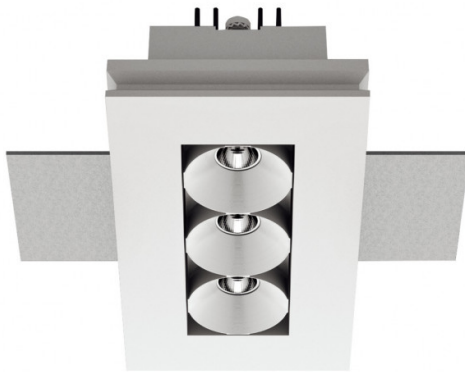

Light Attack Gyp-Line-3 Recessed Ceiling Light

LA5918/3

SOURCE: <https://www.davidvillagelighting.co.uk/product/Light-Attack-Gyp-Line-3-Recessed-Ceiling-Light/20854>

PRODUCT DESCRIPTION

Light Attack Gyp-Line 3

Trimless multi-optical spot, with magnetic fixing, gypsum frame for a complete ceiling integration, three cells.

Each light is supplied with its own mains dimmable driver, 600ma.

PRODUCT SPECIFICATION

Light Source: 3 x 2W, 3000K, 537 lumens

IP Code: 20

Dimming: Dimmable via mains phase dimming.

Dimensions: 15 cm length
15 cm width
8.8 cm depth

For all sales and technical enquiries, please contact:

+44 (0)114 263 4266

info@davidvillagelighting.co.uk