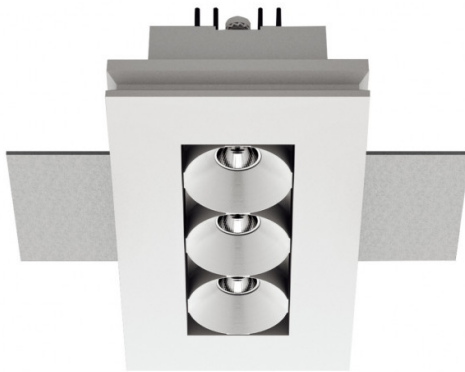

# Light Attack Gyp-Line-3 Recessed Ceiling Light

LA5918/3

SOURCE: <https://www.davidvillagelighting.co.uk/product/Light-Attack-Gyp-Line-3-Recessed-Ceiling-Light/20854>

### Light Attack Gyp-Line 3

Trimless multi-optical spot, with magnetic fixing, gypsum frame for a complete ceiling integration, three cells.

Each light is supplied with its own mains dimmable driver, 600ma.

## PRODUCT SPECIFICATION

**Light Source:** 3 x 2W, 3000K, 537 lumens

**IP Code:** 20

**Dimming:** Dimmable via mains phase dimming.

**Dimensions:** 15 cm length  
15 cm width  
8.8 cm depth

For all sales and technical enquiries, please contact: