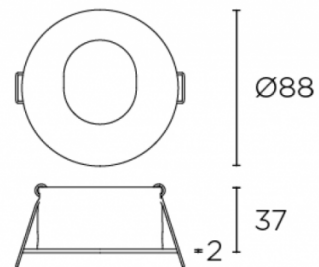

## PRODUCT SPECIFICATION

- Light Source:** 1 x 8W GU10 (included)
- IP Code:** 23
- Dimming:** Dimmable via mains phase dimming.
- Dimensions:** 8.8 cm  
3.7 cm depth

For all sales and technical enquiries, please contact: