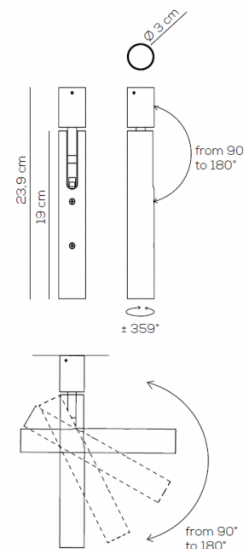

Ego can be installed both as a ceiling and a wall light, as the base can tilt from 90° to 180° and rotate up to an impressive 359°. The light has an integrated LED source, emitting a warm white light (3000). The Ego ceiling and wall light comes with a standard, non-dimmable 250mA driver, which is inclusive of the price. Ego emits an impressive beam of light, due to the perfection of its lenses.

Please Note: because of the natural brass finish of the Axolight Ego Ceiling/Wall Light, it will develop a unique patina over time.

PRODUCT SPECIFICATION

Light Source: 1 x 8.8W 35.2V_{DC}, 3000K, 1220 lumens

IP Code: 20

Dimming: Non dimmable.

Dimensions: 23.9 cm max height
 Ø 3 cm
 359° rotation
 from 90° to 180° tilt angle

For all sales and technical enquiries, please contact:

+44 (0)114 263 4266

info@davidvillagelighting.co.uk