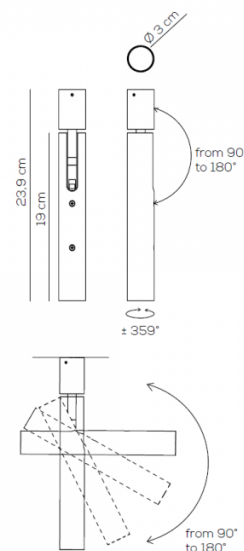

Ego can be installed both as a ceiling and a wall light, as the base can tilt from 90° to 180° and rotate up to an impressive 359°. The light has an integrated LED source, emitting a warm white light (3000). The Ego ceiling and wall light comes with a standard, non-dimmable 250mA driver, which is inclusive of the price. Ego emits an impressive beam of light, due to the perfection of its lenses.

Please Note: because of the natural brass finish of the Axolight Ego Ceiling/Wall Light, it will develop a unique patina over time.

PRODUCT SPECIFICATION

Light Source: 1 x 8.8W 35.2V_{DC}, 3000K, 1220 lumens

IP Code: 20

Dimming: Non dimmable.

Dimensions: 23.9 cm max height
 Ø 3 cm
 359° rotation
 from 90° to 180° tilt angle

For all sales and technical enquiries, please contact:

+44 (0)114 263 4266

info@davidvillagelighting.co.uk