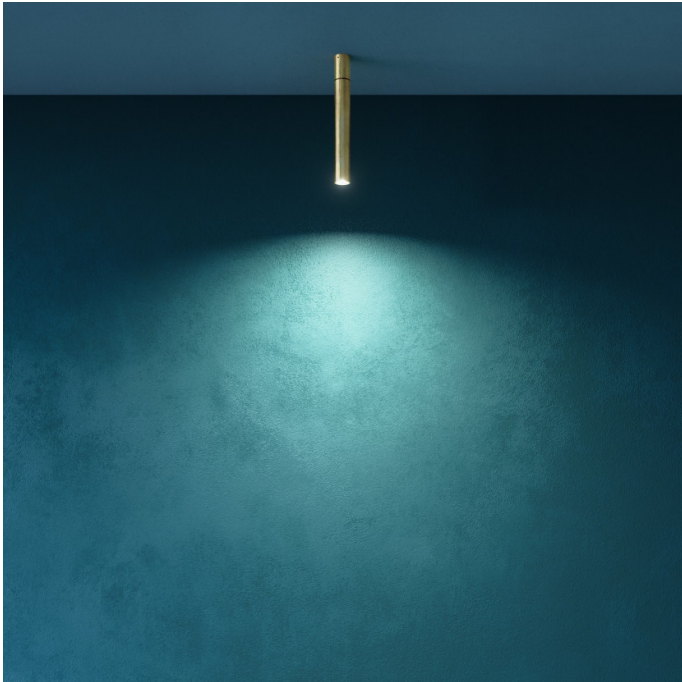

**Axolight**

**Axolight Ego LED Ceiling / Wall Light**

LA10284

SOURCE: <https://www.davidvillagelighting.co.uk/product/Axolight-Ego-LED-Ceiling-Wall-Light/20848>

**PRODUCT DESCRIPTION**

Designer: Axolight Lab

**Axolight Ego Ceiling / Wall Light**

A light that is entirely made of natural brass, the Ego light was created by the Axolight Lab; a multidisciplinary team that utilise unattainable objects and turn them into designer lighting. Their last project was Ego, whose features - shape and light - are an amalgamation of experience and creativity.

Ego can be installed both as a ceiling and a wall light, as the base can tilt from 90° to 180° and rotate up to an impressive 359°. The light has an integrated LED source, emitting a warm white light (3000). The Ego ceiling and wall light comes with a standard, non-dimmable 250mA driver, which is inclusive of the price. Ego emits an impressive beam of light, due to the perfection of its lenses.

**Please Note: because of the natural brass finish of the Axolight Ego Ceiling/Wall Light, it will develop a unique patina over time.**

**PRODUCT SPECIFICATION**

**Light Source:** 1 x 8.8W 35.2V<sub>DC</sub>, 3000K, 1220 lumens