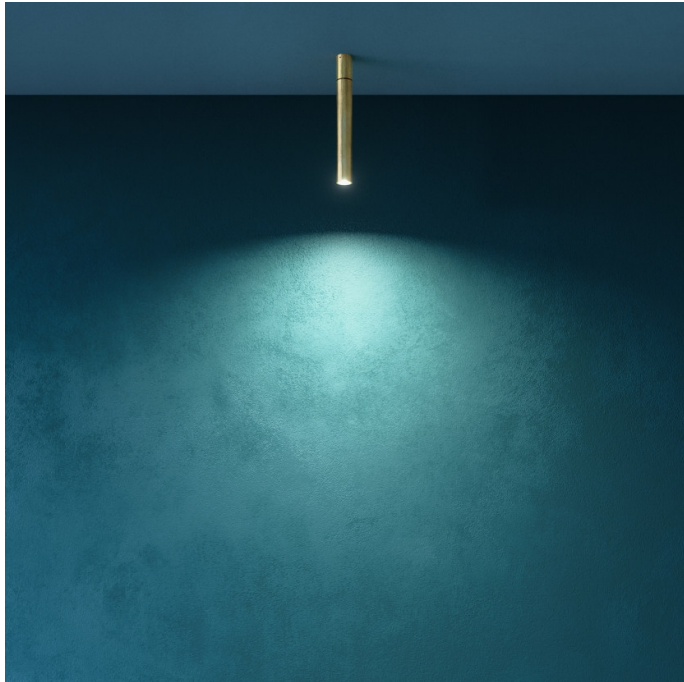

Axolight

Axolight Ego LED Ceiling / Wall Light

LA10284

SOURCE: <https://www.davidvillagelighting.co.uk/product/Axolight-Ego-LED-Ceiling-Wall-Light/20848>

PRODUCT DESCRIPTION

Designer: Axolight Lab

Axolight Ego Ceiling / Wall Light

A light that is entirely made of natural brass, the Ego light was created by the Axolight Lab; a multidisciplinary team that utilise unattainable objects and turn them into designer lighting. Their last project was Ego, whose features - shape and light - are an amalgamation of experience and creativity.

Ego can be installed both as a ceiling and a wall light, as the base can tilt from 90° to 180° and rotate up to an impressive 359°. The light has an integrated LED source, emitting a warm white light (3000). The Ego ceiling and wall light comes with a standard, non-dimmable 250mA driver, which is inclusive of the price. Ego emits an impressive beam of light, due to the perfection of its lenses.

Please Note: because of the natural brass finish of the Axolight Ego Ceiling/Wall Light, it will develop a unique patina over time.

PRODUCT SPECIFICATION

Light Source: 1 x 8.8W 35.2V_{DC}, 3000K, 1220 lumens