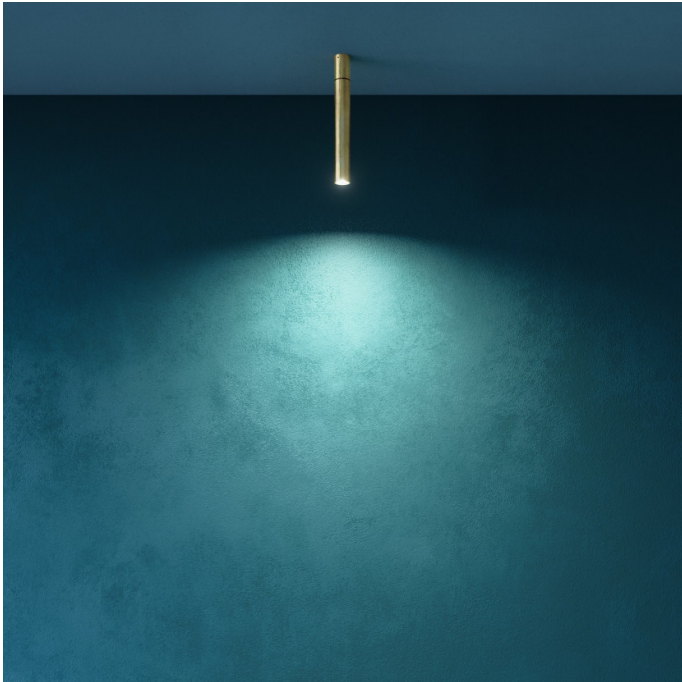

Axolight

Axolight Ego LED Ceiling / Wall Light

LA10284

SOURCE: <https://www.davidvillagelighting.co.uk/product/Axolight-Ego-LED-Ceiling-Wall-Light/20848>

PRODUCT DESCRIPTION

Designer: Axolight Lab

Axolight Ego Ceiling / Wall Light

A light that is entirely made of natural brass, the Ego light was created by the Axolight Lab; a multidisciplinary team that utilise unattainable objects and turn them into designer lighting. Their last project was Ego, whose features - shape and light - are an amalgamation of experience and creativity.

Ego can be installed both as a ceiling and a wall light, as the base can tilt from 90° to 180° and rotate up to an impressive 359°. The light has an integrated LED source, emitting a warm white light (3000). The Ego ceiling and wall light comes with a standard, non-dimmable 250mA driver, which is inclusive of the price. Ego emits an impressive beam of light, due to the perfection of its lenses.

Please Note: because of the natural brass finish of the Axolight Ego Ceiling/Wall Light, it will develop a unique patina over time.

PRODUCT SPECIFICATION

Light Source: 1 x 8.8W 35.2V_{DC}, 3000K, 1220 lumens