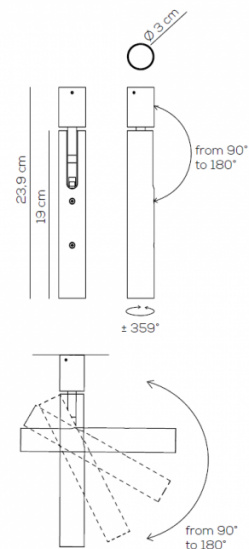

Ego can be installed both as a ceiling and a wall light, as the base can tilt from 90° to 180° and rotate up to an impressive 359°. The light has an integrated LED source, emitting a warm white light (3000). Ego emits an impressive beam of light, due to the perfection of its lenses.

PRODUCT SPECIFICATION

- Light Source:** 8.8W, 3000K, 1220 lumens
- IP Code:** 20
- Dimming:** Dimmable via mains phase dimming.
- Dimensions:** 23.9 cm max height
 Ø 3 cm
 359° rotation
 from 90° to 180° tilt angle