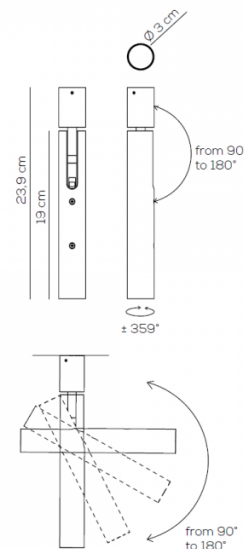

Ego can be installed both as a ceiling and a wall light, as the base can tilt from 90° to 180° and rotate up to an impressive 359°. The light has an integrated LED source, emitting a warm white light (3000). The Ego ceiling and wall light comes with a standard, non-dimmable 250mA driver, which is inclusive of the price. Ego emits an impressive beam of light, due to the perfection of its lenses.

**Please Note: because of the natural brass finish of the Axolight Ego Ceiling/Wall Light, it will develop a unique patina over time.**

**PRODUCT SPECIFICATION**

**Light Source:** 1 x 8.8W 35.2V<sub>DC</sub>, 3000K, 1220 lumens

**IP Code:** 20

**Dimming:** Non dimmable.

**Dimensions:** 23.9 cm max height  
 Ø 3 cm  
 359° rotation  
 from 90° to 180° tilt angle

**For all sales and technical enquiries, please contact:**

+44 (0)114 263 4266