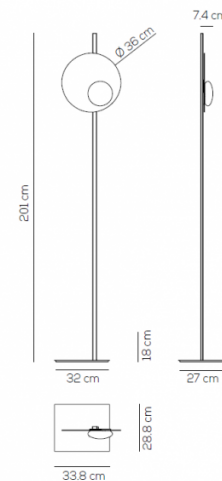

### Kwic 36 Floor Lamp by Axolight

Refined and dynamic best described the Kwic lights, a design by duo Serge and Robert Cornelissen. The Kwic was success since its launch in 2019, and has earned its place among Axolight's collection. The main feature of the light is a semi-spherical blown glass diffuser, which is placed - at decentralised position - on a circular metal disk. The disk is available in two colour options, intense black or transparent bronze. The bean-shaped glass diffuser is asymmetrically placed on the disk, and as such one back-side is fully illuminated, while the other is not.

Kwic 36 floor lamp will be a centrepiece in your living room, office or business as it is guaranteed to draw all eyes. Even when not in use, Kwic functions as a decorative piece as well. The collection further includes a [suspension light](#) and a [ceiling/wall light](#), each available in the sizes (36 or 48 cm diameter disk) and in the same colour options.

## PRODUCT SPECIFICATION

**Light Source:** 18W, 3000K, 2151 lumens

**IP Code:** 20

**Dimming:** In line dimmer included on cable

**Dimensions:** 201 cm height  
32 cm width  
27 cm depth  
Ø 36 cm disk  
33.8 cm x 28.8 cm base