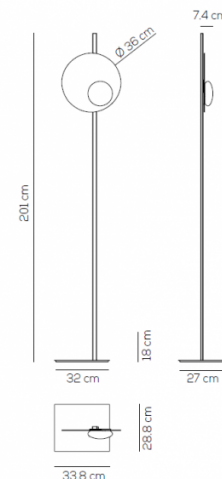

Kwic 36 floor lamp will be a centrepiece in your living room, office or business as it is guaranteed to draw all eyes. Even when not in use, Kwic functions as a decorative piece as well. The collection further includes a [suspension light](#) and a [ceiling/wall light](#), each available in the sizes (36 or 48 cm diameter disk) and in the same colour options.

PRODUCT SPECIFICATION

Light Source: 18W, 3000K, 2151 lumens

IP Code: 20

Dimming: In line dimmer included on cable

Dimensions: 201 cm height
32 cm width
27 cm depth
Ø 36 cm disk
33.8 cm x 28.8 cm base

For all sales and technical enquiries, please contact: