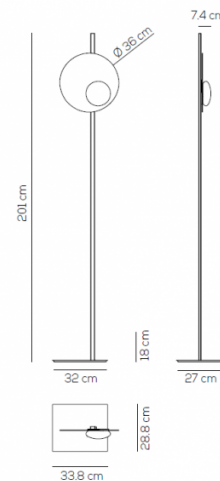

Axolight

Axolight Kwic LED Floor Lamp

LA10283/F

SOURCE: <https://www.davidvillagelighting.co.uk/product/Axolight-Kwic-LED-Floor-Lamp/20847>

PRODUCT DESCRIPTION

Designer: Serge & Robert Cornelissen

Kwic 36 Floor Lamp by Axolight

Kwic 36 floor lamp will be a centrepiece in your living room, office or business as it is guaranteed to draw all eyes. Even when not in use, Kwic functions as a decorative piece as well. The collection further includes a [suspension light](#) and a [ceiling/wall light](#), each available in the sizes (36 or 48 cm diameter disk) and in the same colour options.

PRODUCT SPECIFICATION

- Light Source:** 18W, 3000K, 2151 lumens
- IP Code:** 20
- Dimming:** In line dimmer included on cable
- Dimensions:** 201 cm height
32 cm width
27 cm depth
Ø 36 cm disk
33.8 cm x 28.8 cm base