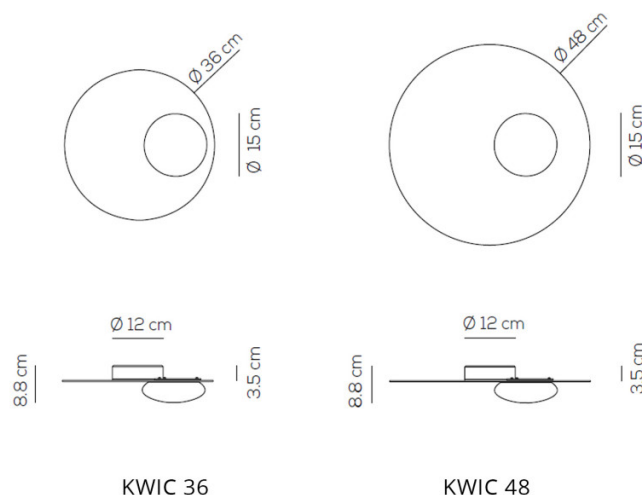

Axolight

**Axolight Kwic LED Ceiling /
Wall Light**

LA10283/W

SOURCE: <https://www.davidvillagelighting.co.uk/product/Axolight-Kwic-LED-Ceiling-Wall-Light/20846>

PRODUCT DESCRIPTION

Designer: Serge & Robert Cornelissen

Kwic Ceiling / Wall by Axolight

Kwic is dynamic, refined designed by Serge and Robert Cornelissen, for Italian brand Axolight. A semi-spherical blown glass diffuser is asymmetrical placed onto a metal painted disk. The disk is available in two sizes, 36 or 48 cm diameter, and a choice of intense black or transparent bronze finish. The blown glass diffuser houses the integrated LED source, which emits a warm white (3000K) light. The glow radiates in every direction, while some light escapes through the back of the frame; leaving the other side with a shadow.

A stunning, decorative light, the Kwic can be installed either on the wall or ceiling. The collection also includes a [suspension light](#) in two sizes and a [floor lamp](#).

PRODUCT SPECIFICATION

- Light Source:** 18W, 3000K, 2151 lumens
- IP Code:** 20
- Dimming:** Dimmable via 1-10v dimming systems. Please consult your electrician, additional wiring may be required on site.
- Dimensions: Kwic 36**
 - Ø 36 cm disk
 - Ø 15 cm diffuser
 - 8.8 cm height
- Kwic 36**
 - Ø 48 cm disk
 - Ø 15 cm diffuser
 - 8.8 cm height