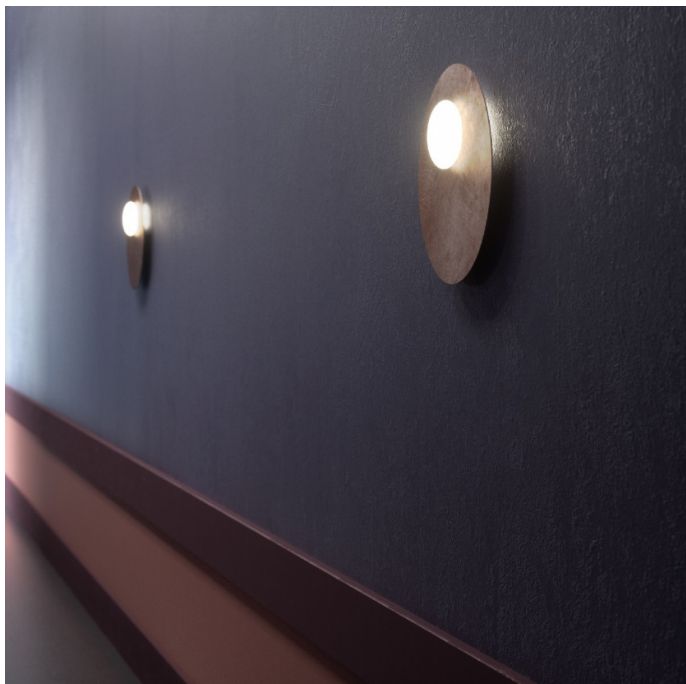

**Axolight**

**Axolight Kwic LED Ceiling / Wall Light**

LA10283/W

SOURCE: <https://www.davidvillagelighting.co.uk/product/Axolight-Kwic-LED-Ceiling-Wall-Light/20846>

**PRODUCT DESCRIPTION**

Designer: Serge & Robert Cornelissen

**Kwic Ceiling / Wall by Axolight**

Kwic is dynamic, refined designed by Serge and Robert Cornelissen, for Italian brand Axolight. A semi-spherical blown glass diffuser is asymmetrical placed onto a metal painted disk. The disk is available in two sizes, 36 or 48 cm diameter, and a choice of intense black or transparent bronze finish. The blown glass diffuser houses the integrated LED source, which emits a warm white (3000K) light. The glow radiates in every direction, while some light escapes through the back of the frame; leaving the other side with a shadow.

A stunning, decorative light, the Kwic can be installed either on the wall or ceiling. The collection also includes a [suspension light](#) in two sizes and a [floor lamp](#).

**PRODUCT SPECIFICATION**