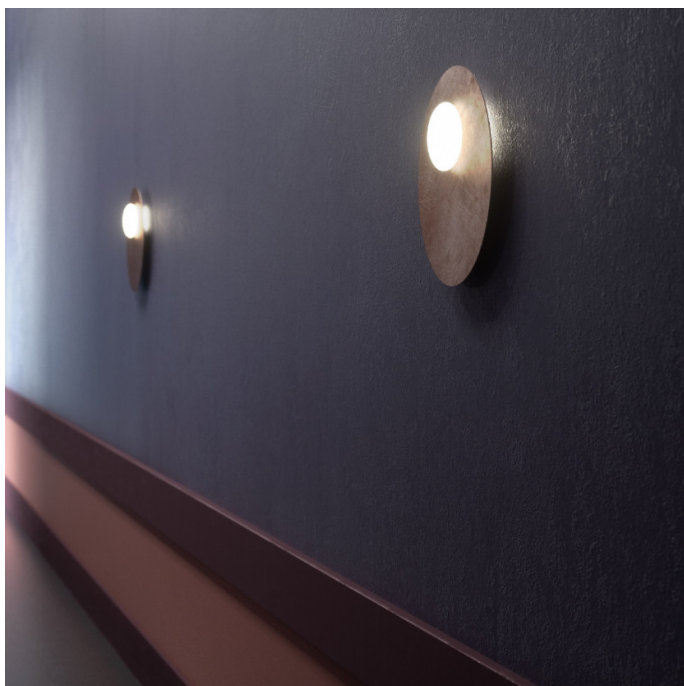

Axolight

**Axolight Kwic LED Ceiling /
Wall Light**

LA10283/W

SOURCE: <https://www.davidvillagelighting.co.uk/product/Axolight-Kwic-LED-Ceiling-Wall-Light/20846>

PRODUCT DESCRIPTION

Designer: Serge & Robert Cornelissen

Kwic Ceiling / Wall by Axolight

Kwic is dynamic, refined designed by Serge and Robert Cornelissen, for Italian brand Axolight. A semi-spherical blown glass diffuser is asymmetrical placed onto a metal painted disk. The disk is available in two sizes, 36 or 48 cm diameter, and a choice of intense black or transparent bronze finish. The blown glass diffuser houses the integrated LED source, which emits a warm white (3000K) light. The glow radiates in every direction, while some light escapes through the back of the frame; leaving the other side with a shadow.

A stunning, decorative light, the Kwic can be installed either on the wall or ceiling. The collection also includes a [suspension light](#) in two sizes and a [floor lamp](#).

PRODUCT SPECIFICATION

- Light Source:** 18W, 3000K, 2151 lumens
- IP Code:** 20
- Dimming:** Dimmable via 1-10v dimming systems. Please consult your electrician, additional wiring may be required on site.
- Dimensions: Kwic 36**
 - Ø 36 cm disk
 - Ø 15 cm diffuser
 - 8.8 cm height
- Kwic 36**
 - Ø 48 cm disk
 - Ø 15 cm diffuser
 - 8.8 cm height