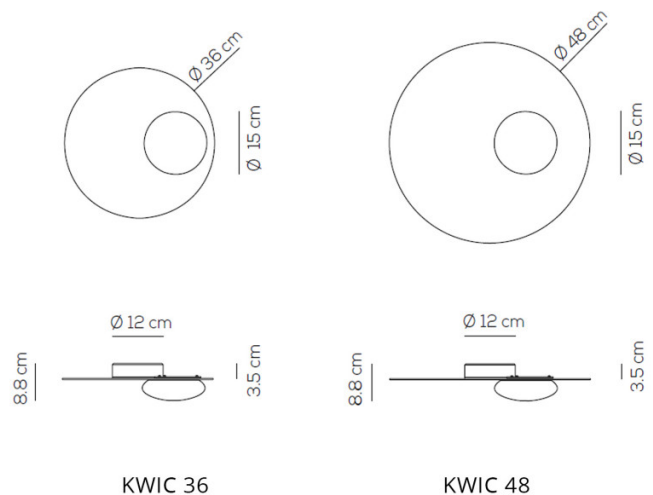

Axolight

Axolight Kwic LED Ceiling / Wall Light

LA10283/W

SOURCE: <https://www.davidvillagelighting.co.uk/product/Axolight-Kwic-LED-Ceiling-Wall-Light/20846>

PRODUCT DESCRIPTION

Designer: Serge & Robert Cornelissen

Kwic Ceiling / Wall by Axolight

Kwic is dynamic, refined designed by Serge and Robert Cornelissen, for Italian brand Axolight. A semi-spherical blown glass diffuser is asymmetrical placed onto a metal painted disk. The disk is available in two sizes, 36 or 48 cm diameter, and a choice of intense black or transparent bronze finish. The blown glass diffuser houses the integrated LED source, which emits a warm white (3000K) light. The glow radiates in every direction, while some light escapes through the back of the frame; leaving the other side with a shadow.

A stunning, decorative light, the Kwic can be installed either on the wall or ceiling. The collection also includes a [suspension light](#) in two sizes and a [floor lamp](#).

PRODUCT SPECIFICATION

- Light Source:** 18W, 3000K, 2151 lumens
- IP Code:** 20
- Dimming:** Dimmable via 1-10v dimming systems. Please consult your electrician, additional wiring may be required on site.
- Dimensions: Kwic 36**
 - Ø 36 cm disk
 - Ø 15 cm diffuser
 - 8.8 cm height
- Kwic 36**
 - Ø 48 cm disk
 - Ø 15 cm diffuser
 - 8.8 cm height