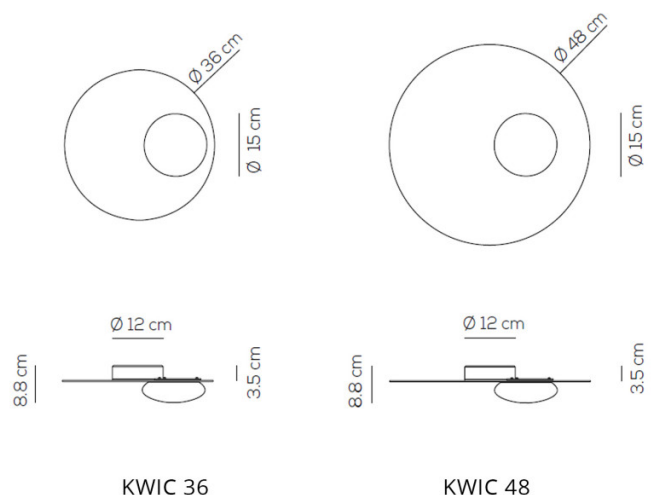

**Axolight**

**Axolight Kwic LED Ceiling /  
Wall Light**

LA10283/W

SOURCE: <https://www.davidvillagelighting.co.uk/product/Axolight-Kwic-LED-Ceiling-Wall-Light/20846>

**PRODUCT DESCRIPTION**

**Designer:** Serge & Robert Cornelissen

**Kwic Ceiling / Wall by Axolight**

Kwic is dynamic, refined designed by Serge and Robert Cornelissen, for Italian brand Axolight. A semi-spherical blown glass diffuser is asymmetrical placed onto a metal painted disk. The disk is available in two sizes, 36 or 48 cm diameter, and a choice of intense black or transparent bronze finish. The blown glass diffuser houses the integrated LED source, which emits a warm white (3000K) light. The glow radiates in every direction, while some light escapes through the back of the frame; leaving the other side with a shadow.

- Light Source:** 18W, 3000K, 2151 lumens
- IP Code:** 20
- Dimming:** Dimmable via 1-10v dimming systems. Please consult your electrician, additional wiring may be required on site.
- Dimensions: Kwic 36**
  - Ø 36 cm disk
  - Ø 15 cm diffuser
  - 8.8 cm height
- Kwic 36**
  - Ø 48 cm disk
  - Ø 15 cm diffuser
  - 8.8 cm height