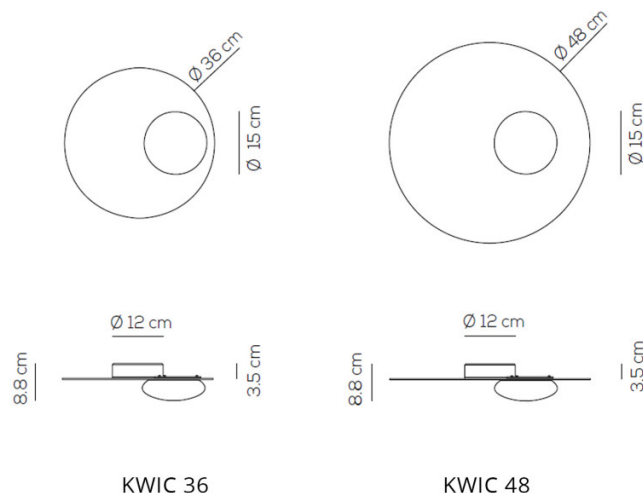

**Axolight**

**Axolight Kwic LED Ceiling / Wall Light**

LA10283/W

SOURCE: <https://www.davidvillagelighting.co.uk/product/Axolight-Kwic-LED-Ceiling-Wall-Light/20846>

**PRODUCT DESCRIPTION**

Designer: Serge & Robert Cornelissen

**Kwic Ceiling / Wall by Axolight**

Kwic is dynamic, refined designed by Serge and Robert Cornelissen, for Italian brand Axolight. A semi-spherical blown glass diffuser is asymmetrical placed onto a metal painted disk. The disk is available in two sizes, 36 or 48 cm diameter, and a choice of intense black or transparent bronze finish. The blown glass diffuser houses the integrated LED source, which emits a warm white (3000K) light. The glow radiates in every direction, while some light escapes through the back of the frame; leaving the other side with a shadow.

- Light Source:** 18W, 3000K, 2151 lumens
- IP Code:** 20
- Dimming:** Dimmable via 1-10v dimming systems. Please consult your electrician, additional wiring may be required on site.
- Dimensions: Kwic 36**
  - Ø 36 cm disk
  - Ø 15 cm diffuser
  - 8.8 cm height
- Kwic 36**
  - Ø 48 cm disk
  - Ø 15 cm diffuser
  - 8.8 cm height