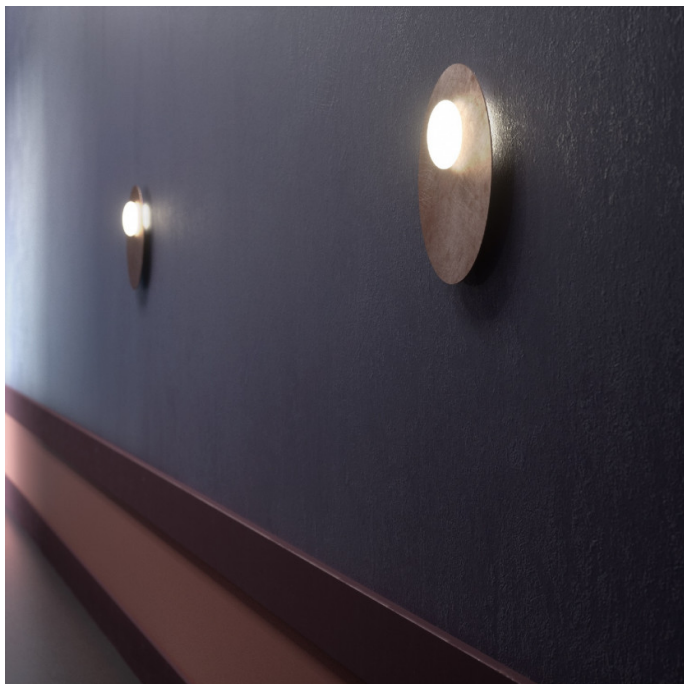

**Axolight**

**Axolight Kwic LED Ceiling /  
Wall Light**

LA10283/W

SOURCE: <https://www.davidvillagelighting.co.uk/product/Axolight-Kwic-LED-Ceiling-Wall-Light/20846>

**PRODUCT DESCRIPTION**

**Designer:** Serge & Robert Cornelissen

**Kwic Ceiling / Wall by Axolight**

Kwic is dynamic, refined designed by Serge and Robert Cornelissen, for Italian brand Axolight. A semi-spherical blown glass diffuser is asymmetrical placed onto a metal painted disk. The disk is available in two sizes, 36 or 48 cm diameter, and a choice of intense black or transparent bronze finish. The blown glass diffuser houses the integrated LED source, which emits a warm white (3000K) light. The glow radiates in every direction, while some light escapes through the back of the frame; leaving the other side with a shadow.

A stunning, decorative light, the Kwic can be installed either on the wall or ceiling. The collection also includes a [suspension light](#) in two sizes and a [floor lamp](#).

**PRODUCT SPECIFICATION**