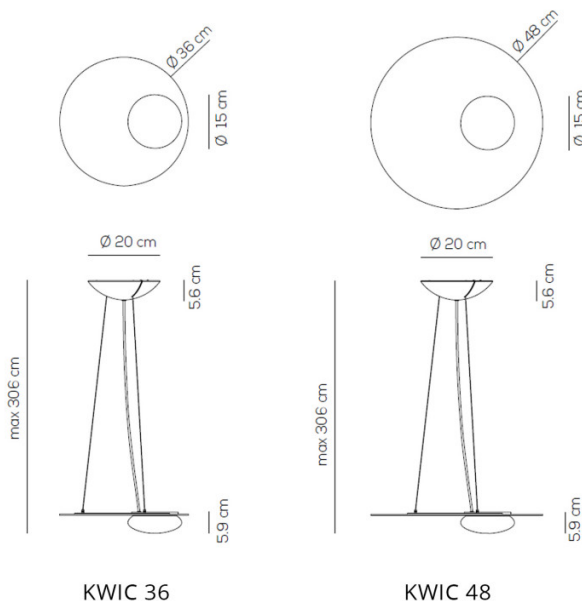

**Axolight**

**Axolight Kwic LED Suspension**

LA10283

SOURCE: <https://www.davidvillagelighting.co.uk/product/Axolight-Kwic-LED-Suspension/20845>

**PRODUCT DESCRIPTION**

**Designer:** Serge & Robert Cornelissen

**Kwic Suspension by Axolight**

Kwic was designed by Serge and Robert Cornelissen for Italian brand, Axolight. The suspension is comprised of an aluminium disk - available in two sizes - and a decentralised opaline glass diffuser. The diffuser houses the integrated LED source, emitting a warm white (3000K) light. You may choose between an intense black finish or a transparent bronze colour. Kwic will add an intense light into any interior, radiating from the opaline diffuser while the glow is filtered through the frame. The Kwic suspension can become a centre piece and attract all eyes, or remain a more discrete presence depending on the installation. Whether above tables, in the living room, in a corner or in commercial spaces, Kwic is guaranteed to impress.

The family also includes a [ceiling/wall light](#) available in two sizes, and a [floor lamp](#).

**PRODUCT SPECIFICATION**

- Light Source:** 18W, 3000K, 2151 lumens
- IP Code:** 20
- Dimming:** Dimmable via 1-10v dimming systems. Please consult your electrician, additional wiring may be required on site.
- Dimensions:**
  - Kwic 36**  
 Ø 36 cm disk  
 Ø 15 cm diffuser
  - Kwic 48**  
 Ø 48 cm disk  
 Ø 15 cm diffuser
  - Ø 20 cm x 5.6 cm ceiling canopy  
 max 306 cm drop height