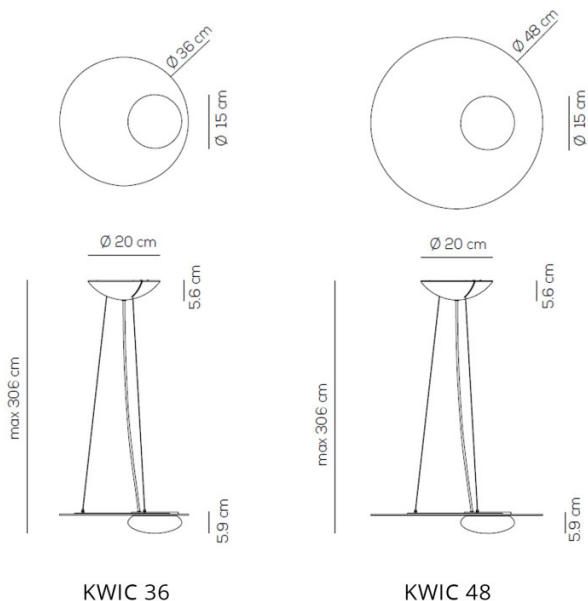

Axolight

Axolight Kwic LED Suspension

LA10283

SOURCE: <https://www.davidvillagelighting.co.uk/product/Axolight-Kwic-LED-Suspension/20845>

PRODUCT DESCRIPTION

Designer: Serge & Robert Cornelissen

Kwic Suspension by Axolight

Kwic was designed by Serge and Robert Cornelissen for Italian brand, Axolight. The suspension is comprised of an aluminium disk - available in two sizes - and a decentralised opaline glass diffuser. The diffuser houses the integrated LED source, emitting a warm white (3000K) light. You may choose between an intense black finish or a transparent bronze colour. Kwic will add an intense light into any interior, radiating from the opaline diffuser while the glow is filtered through the frame. The Kwic suspension can become a centre piece and attract all eyes, or remain a more discrete presence depending on the installation. Whether above tables, in the living room, in a corner or in commercial spaces, Kwic is guaranteed to impress.

The family also includes a [ceiling/wall light](#) available in two sizes, and a [floor lamp](#).

PRODUCT SPECIFICATION

- Light Source:** 18W, 3000K, 2151 lumens
- IP Code:** 20
- Dimming:** Dimmable via 1-10v dimming systems. Please consult your electrician, additional wiring may be required on site.
- Dimensions:**
 - Kwic 36**
 Ø 36 cm disk
 Ø 15 cm diffuser
 - Kwic 48**
 Ø 48 cm disk
 Ø 15 cm diffuser
 - Ø 20 cm x 5.6 cm ceiling canopy
 max 306 cm drop height