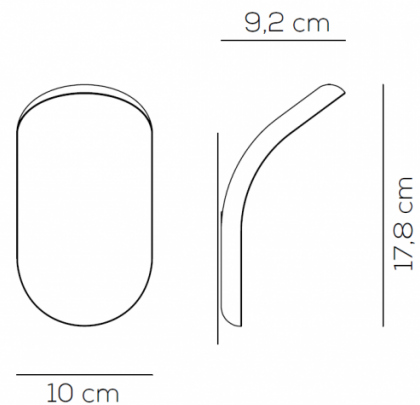

PRODUCT SPECIFICATION

Light Source: 16W, 3000K, 1480 lumens

IP Code: 20

Dimming: Dimmable via trailing edge.

Dimensions: 17.8 cm height
10 cm width
9.2 cm depth

For all sales and technical enquiries, please contact: