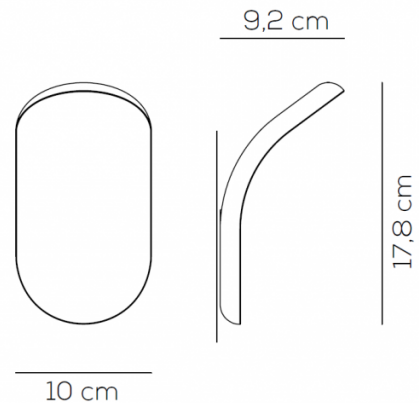

PRODUCT SPECIFICATION

- Light Source:** 16W, 3000K, 1480 lumens
- IP Code:** 20
- Dimming:** Dimmable via trailing edge.
- Dimensions:** 17.8 cm height
10 cm width
9.2 cm depth

For all sales and technical enquiries, please contact: