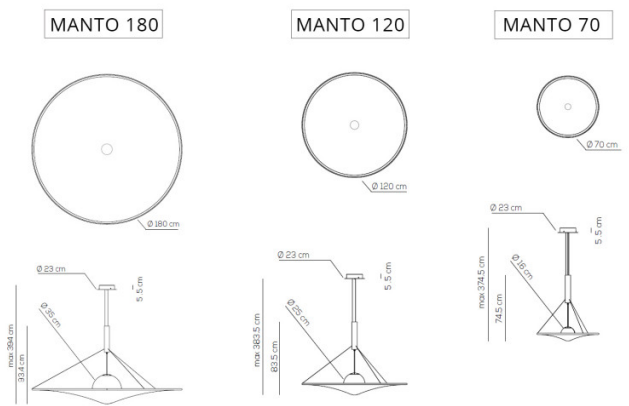

**PRODUCT SPECIFICATION**

**Light Source:** **Manto 70** - 18W, 3000K, 1956 lumens  
**Manto 120** - 24W, 3000K, 2507 lumens  
**Manto 180** - 28W, 3000K, 2894 lumens

**IP Code:** 20

**Dimming:** Dimmable via 1-10v dimming systems. Please consult your electrician, additional wiring may be required on site.

**Dimensions: Manto 70**  
 Ø 70 cm  
 74.5 cm height  
 Ø 16 cm inner sphere  
 max 374.5 cm drop height

**Manto 120**  
 Ø 120 cm  
 83.5 cm height  
 Ø 25 cm inner sphere  
 max 383.5 cm drop height

**Manto 180**  
 Ø 180 cm  
 93.4 cm height  
 Ø 35 cm inner sphere  
 max 394 cm drop height

Ø 23 x 5.5 cm ceiling canopy

**For all sales and technical enquiries, please contact:**

+44 (0)114 263 4266

[info@davidvillagelighting.co.uk](mailto:info@davidvillagelighting.co.uk)