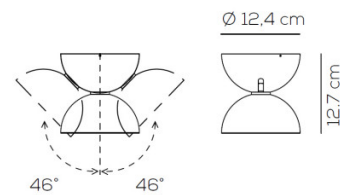

PRODUCT SPECIFICATION

- Light Source:** 17.5W, 3000K, 2000 lumens
- IP Code:** 20
- Dimming:** Dimmable via mains phase dimming.
- Dimensions:** Ø 12.4 cm
12.7 cm height
46° adjustable angle

For all sales and technical enquiries, please contact: