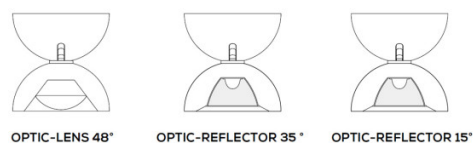

DoDot by Axolight

The latest addition to the Axolight family, the DoDot is a compact yet powerful light. Designed by Simone Micheli and developed by Axolight's R&D team, the DoDot is comprised of two halves of a sphere, and is adjustable by +/- 46°. DoDot is a unique and iconic form of light, Micheli designed it as such that it stands out for its colour, but disappears due to its geometry. A light made entirely in Italy, from design to production.

The wall and ceiling light is available in 5 colour options: white, black, concrete green, mauve dust and blue. DoDot is dimmable and is equipped with an integrated LED source, emitting a warm white light (3000K) with a luminous flux of 2000 lumens. There are three beam angles available, the 15° and 35° are oriented by an aluminium reflector, while the largest 45° by a glass lens.

PRODUCT SPECIFICATION

- Light Source:** 17.5W, 3000K, 2000 lumens
- IP Code:** 20
- Dimming:** Dimmable via mains phase dimming.
- Dimensions:** Ø 12.4 cm
12.7 cm height
46° adjustable angle

For all sales and technical enquiries, please contact: