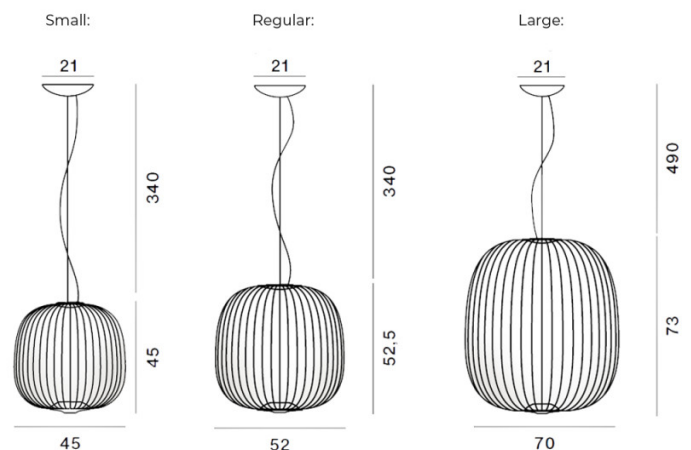

PRODUCT SPECIFICATION

Light Source: **Small:** 19W, 2700K, 2237 Lumens
Regular & Large: 30W, 2700K, 3220 Lumens

IP Code: 20

Dimming: Dimmable via Bluetooth with the Casambi app.

Dimensions: Small:
Shade: Ø34cm
Shade Height: 35cm
Cable Length: 340cm

Regular:
Shade: Ø52cm
Shade Height: 52.5cm
Cable Length: 340cm

Large:
Shade: Ø70cm
Shade Height: 73cm
Cable Length: 490cm

Ceiling Rose: Ø21cm

For all sales and technical enquiries, please contact:

+44 (0)114 263 4266