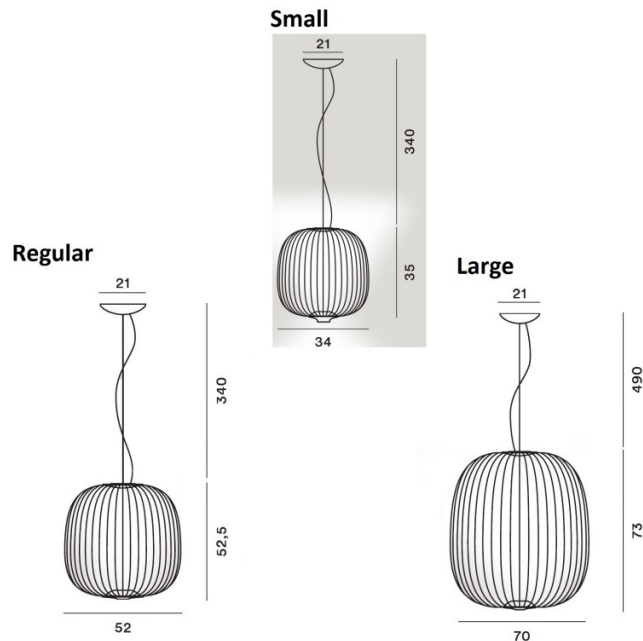

The Spokes 2 MyLight pendant light has 2 LED integrated light sources with one pointing upwards and one directed downwards. This allows for a functional down light that would look good hung over tables and the upper light reflects through the rods, creating playful shadows that are decorative. Available in 3 sizes and 5 colours, this light is truly innovative as it can be dimmed via bluetooth using the Casambi app on any smart device!

PRODUCT SPECIFICATION

Light Source: Small: 19W, 2700K, 2237 lumens

Regular / Large: 30W, 2700K, 3220 lumens

IP Code: 20

Dimming: Dimmable via bluetooth with Casambi app

Dimensions: Small:
 Ø34cm shade
 35cm shade height
 340cm drop

Regular:
 Ø52cm shade
 52.5cm shade height
 340cm drop

Large:
 Ø70cm shade
 73cm shade height
 490cm drop

Ø21cm ceiling rose

For all sales and technical enquiries, please contact:

+44 (0)114 263 4266

info@davidvillagelighting.co.uk