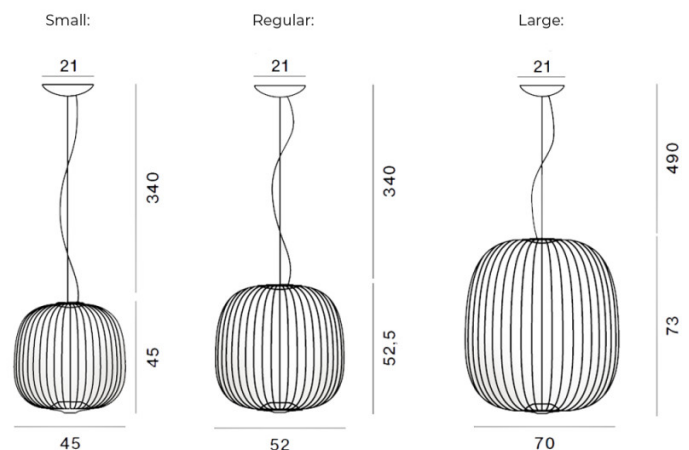

### PRODUCT SPECIFICATION

**Light Source:** **Small:** 19W, 2700K, 2237 Lumens  
**Regular & Large:** 30W, 2700K, 3220 Lumens

**IP Code:** 20

**Dimming:** Dimmable via Bluetooth with the Casambi app.

**Dimensions: Small:**  
Shade: Ø34cm  
Shade Height: 35cm  
Cable Length: 340cm

**Regular:**  
Shade: Ø52cm  
Shade Height: 52.5cm  
Cable Length: 340cm

**Large:**  
Shade: Ø70cm  
Shade Height: 73cm  
Cable Length: 490cm

Ceiling Rose: Ø21cm

**For all sales and technical enquiries, please contact:**