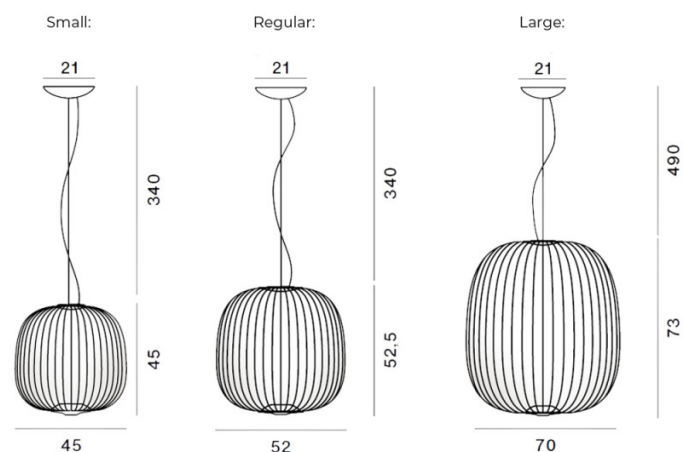

PRODUCT SPECIFICATION

Light Source: **Small:** 19W, 2700K, 2237 Lumens
Regular & Large: 30W, 2700K, 3220 Lumens

IP Code: 20

Dimming: Dimmable via Bluetooth with the Casambi app.

Dimensions: Small:
Shade: Ø34cm
Shade Height: 35cm
Cable Length: 340cm

Regular:
Shade: Ø52cm
Shade Height: 52.5cm
Cable Length: 340cm

Large:
Shade: Ø70cm
Shade Height: 73cm
Cable Length: 490cm

Ceiling Rose: Ø21cm

For all sales and technical enquiries, please contact:

+44 (0)114 263 4266