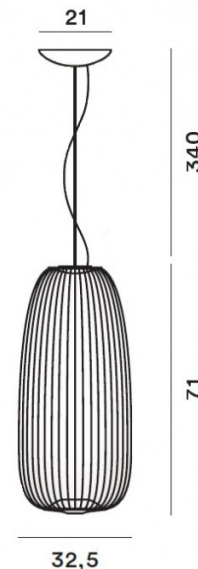

**FOSCARINI**

LA3054/ML

**Foscarini Spokes 1 LED  
MyLight Pendant**

SOURCE: <https://www.davidvillagelighting.co.uk/product/Foscarini-Spokes-1-LED-MyLight-Pendant/20802>

**PRODUCT DESCRIPTION**

**Designer:** Garcia Cumini

Resembling bicycle spokes, the many influences for this design are unmistakable. The pendant has a downward directed light and a light source that sits inside, reflecting through the rods, casting intriguing and geometric shadows. Perfect for many spaces, both professional and domestic, this light can be enjoyed alone or in multiple compositions alongside other pendant lights in the collection.

**PRODUCT SPECIFICATION**

- Light Source:** 30W, 2700K, 3220 lumens
- IP Code:** 20
- Dimming:** Dimmable via bluetooth with Casambi app
- Dimensions:** Ø32.5cm shade  
71cm shade height  
Ø21cm ceiling rose  
340cm drop