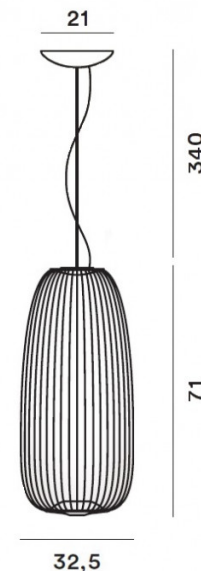

Resembling bicycle spokes, the many influences for this design are unmistakable. The pendant has a downward-directed light and a light source that sits inside, reflecting through the rods, casting intriguing and geometric shadows. Perfect for many spaces, both professional and domestic, this light can be enjoyed alone or in multiple compositions alongside other pendant lights in the collection.

PRODUCT SPECIFICATION

Light Source: 30W, 2700K, 3220 Lumens

IP Code: 20

Dimming: Dimmable via Bluetooth with the Casambi app.

Dimensions: Shade: Ø32.5cm
Shade Height: 71cm
Ceiling Rose: Ø21cm
Cable Length: 340cm