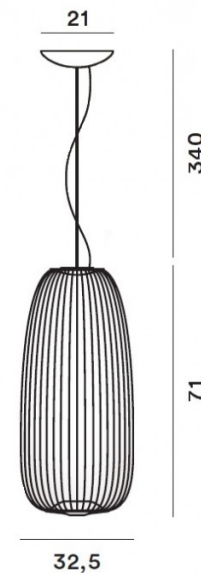

FOSCARINI

LA3054/ML

Foscarini Spokes 1 LED MyLight Pendant

SOURCE: <https://www.davidvillagelighting.co.uk/product/Foscarini-Spokes-1-LED-MyLight-Pendant/20802>

PRODUCT DESCRIPTION

Designer: Garcia Cumini

Foscarini Spokes 1 MyLight Pendant Light

Resembling bicycle spokes, the many influences for this design are unmistakable. The pendant has a downward-directed light and a light source that sits inside, reflecting through the rods, casting intriguing and geometric shadows. Perfect for many spaces, both professional and domestic, this light can be enjoyed alone or in multiple compositions alongside other pendant lights in the collection.

PRODUCT SPECIFICATION

- Light Source:** 30W, 2700K, 3220 Lumens
- IP Code:** 20
- Dimming:** Dimmable via Bluetooth with the Casambi app.
- Dimensions:** Shade: Ø32.5cm
Shade Height: 71cm
Ceiling Rose: Ø21cm
Cable Length: 340cm