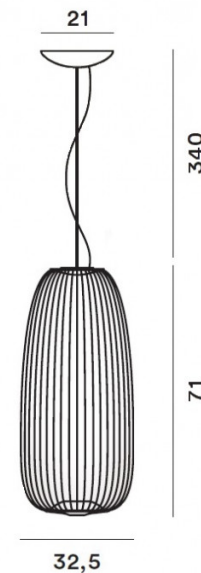

### PRODUCT SPECIFICATION

- Light Source:** 30W, 2700K, 3220 Lumens
- IP Code:** 20
- Dimming:** Dimmable via Bluetooth with the Casambi app.
- Dimensions:** Shade: Ø32.5cm  
Shade Height: 71cm  
Ceiling Rose: Ø21cm  
Cable Length: 340cm