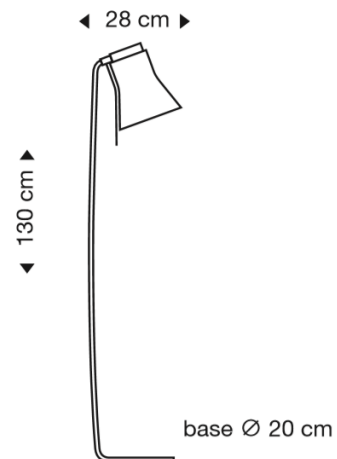

Secto
DESIGN

Secto Petite 4610 Floor Lamp

LA10273

SOURCE: <https://www.davidvillagelighting.co.uk/product/Secto-Petite-4610-Floor-Lamp/20797>

PRODUCT DESCRIPTION

Designer: Seppo Koho

Secto Petite 4610 Floor Lamp

The Secto Petite 4610 Floor Lamp is a tall and slender design that combines function and elegance. Standing at 130 cm, the lamp features a rotatable shade crafted from PEFC-certified Finnish birch, offering soft, warm lighting ideal for living rooms, bedrooms, or reading corners.

PRODUCT SPECIFICATION

- Light Source:** 1 x Philips CorePro Max 8W E27 LED - colour temperature manually adjustable from 2700K-6500K (Included by Secto)
- IP Code:** 20
- Dimming:** In-line on/off switch included on cable.
- Dimensions:** Height: 130cm
Width: 27cm
Base: Ø20cm
- Cable Length: 240cm