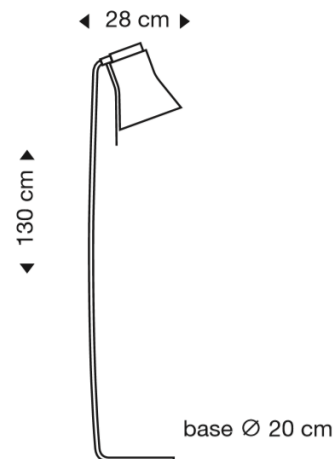

Secto
DESIGN

Secto Petite 4610 Floor Lamp

LA10273

SOURCE: <https://www.davidvillagelighting.co.uk/product/Secto-Petite-4610-Floor-Lamp/20797>

PRODUCT DESCRIPTION

Designer: Seppo Koho

Secto Petite 4610 Floor Lamp

The Secto Petite 4610 Floor Lamp is a tall and slender design that combines function and elegance. Standing at 130 cm, the lamp features a rotatable shade crafted from PEFC-certified Finnish birch, offering soft, warm lighting ideal for living rooms, bedrooms, or reading corners.

PRODUCT SPECIFICATION

- Light Source:** 1 x Philips CorePro Max 8W E27 LED - colour temperature manually adjustable from 2700K-6500K (Included by Secto)
- IP Code:** 20
- Dimming:** In-line on/off switch included on cable.
- Dimensions:** Height: 130cm
Width: 27cm
Base: Ø20cm
- Cable Length: 240cm