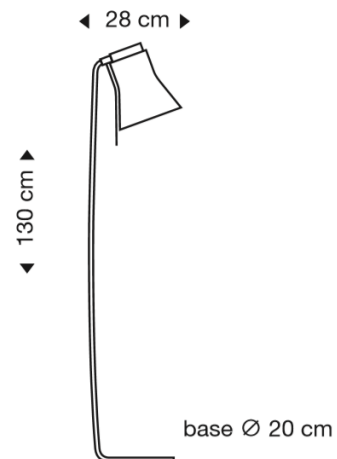

### Secto Petite 4610 Floor Lamp

The Secto Petite 4610 Floor Lamp is a tall and slender design that combines function and elegance. Standing at 130 cm, the lamp features a rotatable shade crafted from PEFC-certified Finnish birch, offering soft, warm lighting ideal for living rooms, bedrooms, or reading corners.

## PRODUCT SPECIFICATION

- Light Source:** 1 x Philips CorePro Max 8W E27 LED - colour temperature manually adjustable from 2700K-6500K (Included by Secto)
- IP Code:** 20
- Dimming:** In-line on/off switch included on cable.
- Dimensions:** Height: 130cm  
Width: 27cm  
Base: Ø20cm
- Cable Length: 240cm