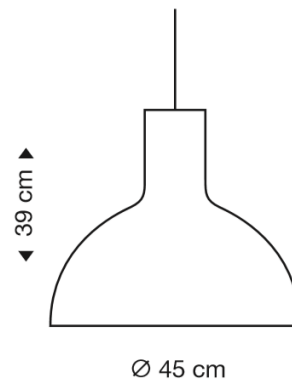

The Secto Victo Small 4251 pendant light was created to cater to spaces where the larger Victo 4250 pendant may feel overwhelming. Standing at just 39cm high, this scaled-down version retains all the aesthetic appeal and craftsmanship of its predecessor, making it an ideal choice for smaller rooms or areas requiring a subtler lighting solution.

PRODUCT SPECIFICATION

- Light Source:** 1 x Philips CorePro Max 8W E27 LED - colour temperature manually adjustable from 2700K-6500K (Included by Secto)
- IP Code:** 20
- Dimming:** Dimmable via mains phase dimming.
- Dimensions:** Height: 39cm
Shade: 45cm
- Cable length: 150cm