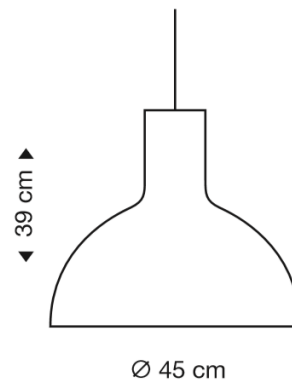

### Secto Victo Small 4251 Pendant Light

The Secto Victo Small 4251 pendant light was designed to suit smaller spaces which cannot accommodate the larger [Victo 4250 pendant](#). At just 39cm high, the Victo Small 4251 is ideal used singularly as a central light source or in multiples over a breakfast bar or dining table. Providing a cosy atmosphere thanks to the warmth of the wood, the Victo Small 4251 suspension is still handmade in Finland with premium Finish birch.

## PRODUCT SPECIFICATION

- Light Source:** 1 x Philips CorePro Max 8W E27 LED - colour temperature manually adjustable from 2700K-6500K (included by Secto)
- IP Code:** 20
- Dimming:** Dimmable via mains phase dimming
- Dimensions:** Height: 39cm  
Width: 45cm  
Cable length: 150cm