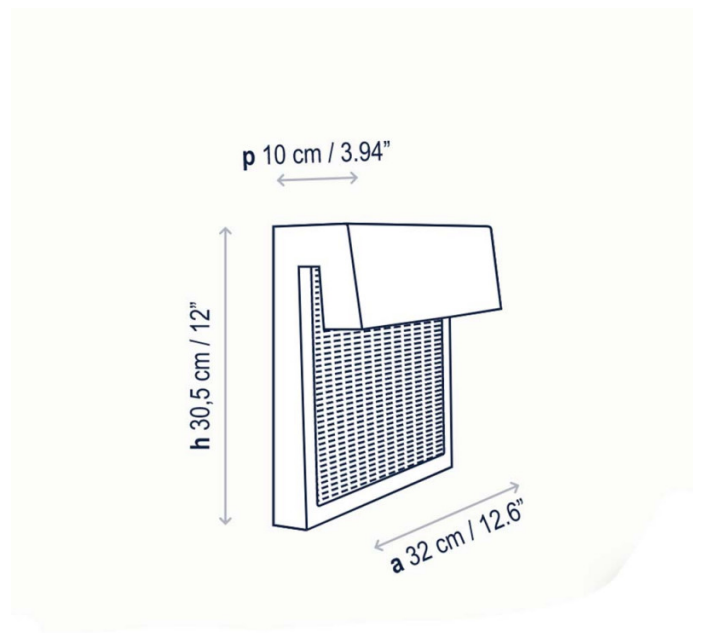

Bover Sisal LED Outdoor Wall Light

LA10268

SOURCE: <https://www.davidvillagelighting.co.uk/product/Bover-Sisal-LED-Outdoor-Wall-Light/20785>

PRODUCT DESCRIPTION

Designer: Joana Bover

Sisal LED Outdoor Wall Light by Bover

The Bover Sisal LED Outdoor Wall Light was designed by Joana Bover in 2019 to add to their extensive [outdoor collection](#). Because of this, it was designed to exist within the same aesthetic as the rest of the collection, using the combination of metal and synthetic fibre. The structure is in a lovely graphite brown metal finish with a decorative woven section that is available in either a brown or light beige colour. You can also purchase without the woven section for a more streamlined look.

The Sisal LED outdoor wall lamp comes with an integrated LED light source that sits in the top, with the overhang allowing the light to reflect off the wall lamp and direct downwards. The light source is environmentally friendly and long-lasting and the synthetic fibre is also recyclable making this wall light very eco-conscious. Perfect for many exteriors, it can be used to line the walls in your garden or patio, as a door light or as a handy yard light. Natural looking and chic, do not miss out on this functional and stylish light.

PRODUCT SPECIFICATION

- Light Source:** 9.1W, 2700K, 990 Lumens
- IP Code:** 66
- Dimming:** Dimmable via Triac dimming.
- Dimensions:** Width: 32cm
Height: 30.5cm
Depth: 10cm

For all sales and technical enquiries, please contact: