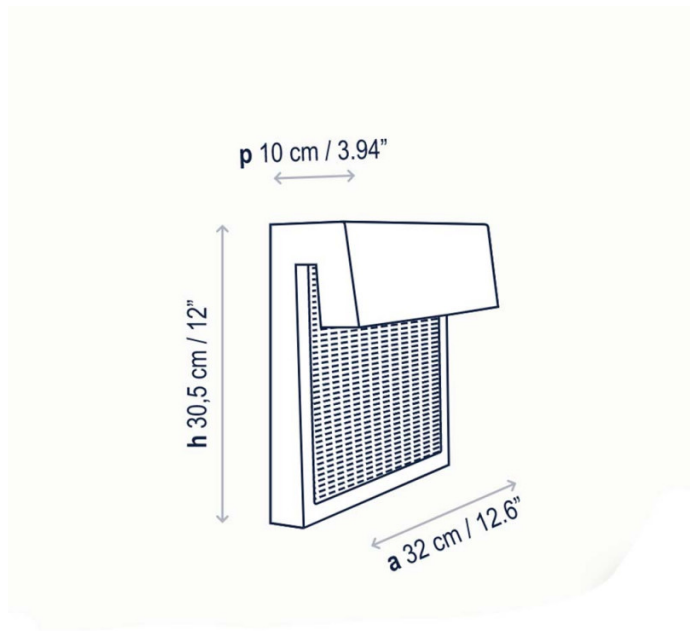

Bover Sisal LED Outdoor Wall Light

LA10268

SOURCE: <https://www.davidvillagelighting.co.uk/product/Bover-Sisal-LED-Outdoor-Wall-Light/20785>

PRODUCT DESCRIPTION

Designer: Joana Bover

Sisal LED Outdoor Wall Light by Bover

The Bover Sisal LED Outdoor Wall Light was designed by Joana Bover in 2019 to add to their extensive [outdoor collection](#). Because of this, it was designed to exist within the same aesthetic as the rest of the collection, using the combination of metal and synthetic fibre. The structure is in a lovely graphite brown metal finish with a decorative woven section that is available in either a brown or light beige colour. You can also purchase without the woven section for a more streamlined look.

The Sisal LED outdoor wall lamp comes with an integrated LED light source that sits in the top, with the overhang allowing the light to reflect off the wall lamp and direct downwards. The light source is environmentally friendly and long-lasting and the synthetic fibre is also recyclable making this wall light very eco-conscious. Perfect for many exteriors, it can be used to line the walls in your garden or patio, as a door light or as a handy yard light. Natural looking and chic, do not miss out on this functional and stylish light.

PRODUCT SPECIFICATION

- Light Source:** 9.1W, 2700K, 990 Lumens
- IP Code:** 66
- Dimming:** Dimmable via Triac dimming.
- Dimensions:** Width: 32cm
Height: 30.5cm
Depth: 10cm

For all sales and technical enquiries, please contact: