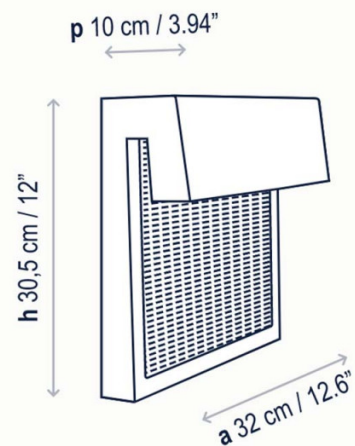

PRODUCT SPECIFICATION

Light Source: 9.1W, 2700K, 990 Lumens

IP Code: 66

Dimming: Dimmable via Triac dimming.

Dimensions: Width: 32cm
Height: 30.5cm
Depth: 10cm

For all sales and technical enquiries, please contact: