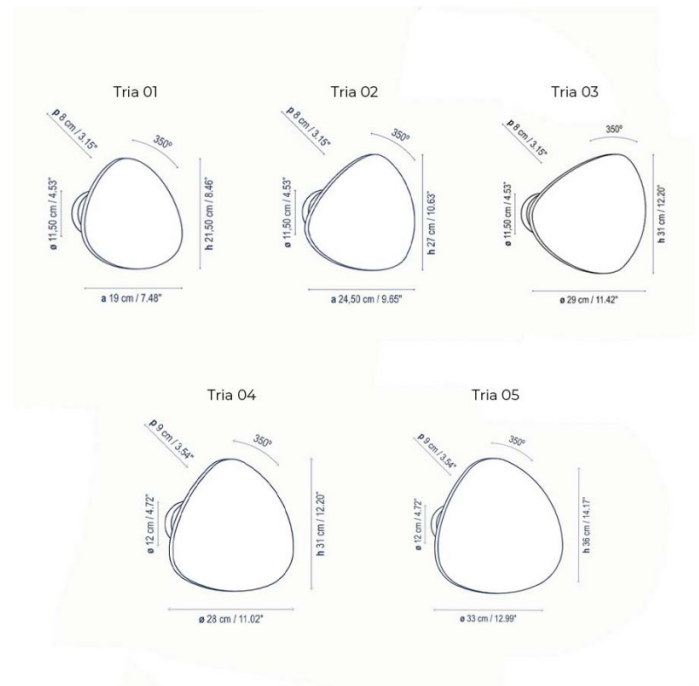

IP Code: 20 / 66

Dimming: Dimmable via Triac dimming.

Dimensions: Tria 01:
Height: 21.5cm
Width: 19cm
Depth: 8cm
Wall Base: Ø11.5cm

Tria 02:
Height: 27cm
Width: 24.5cm
Depth: 8cm
Wall Base: Ø11.5cm

Tria 03:
Height: 31cm
Width: 29cm
Depth: 8cm
Wall Base: Ø11.5cm

Tria 04:
Height: 31cm
Depth: 9cm
Wall Base: Ø12cm

Tria 05:
Height: 36cm
Depth: 9cm
Wall Base: Ø12cm

For all sales and technical enquiries, please contact:

+44 (0)114 263 4266

info@davidvillagelighting.co.uk