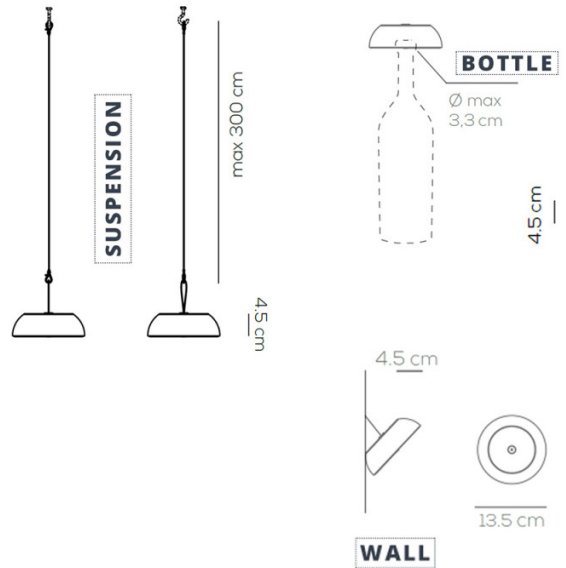

PRODUCT SPECIFICATION

Light Source: 3.5W, 2700K, 200 Lumens

IP Code: 55

Dimming: 55

Dimming: Integrated 5-step touch dimmer included on product.

Dimensions: Shade:
Ø13.5cm
Height: 4.45cm

For bottle use [bottle not included]: max
Ø3.3cm Bottle Opening

For suspension use: Max 300cm Cable Length

For all sales and technical enquiries, please contact:

+44 (0)114 263 4266

info@davidvillagelighting.co.uk

www.davidvillagelighting.co.uk