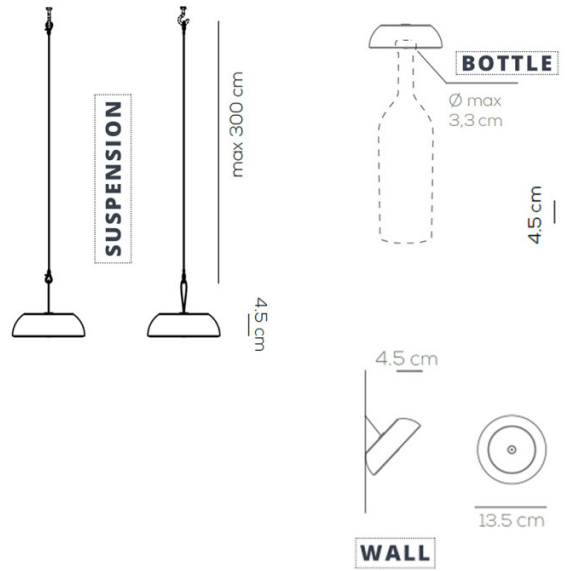

PRODUCT SPECIFICATION

Light Source: 3.5W, 2700K, 200 Lumens

IP Code: 55

Dimming: 55

Dimming: Integrated 5-step touch dimmer included on product.

Dimensions: Shade:
Ø13.5cm
Height: 4.45cm

For bottle use [bottle not included]: max
Ø3.3cm Bottle Opening

For suspension use: Max 300cm Cable Length

For all sales and technical enquiries, please contact:

+44 (0)114 263 4266

info@davidvillagelighting.co.uk

www.davidvillagelighting.co.uk