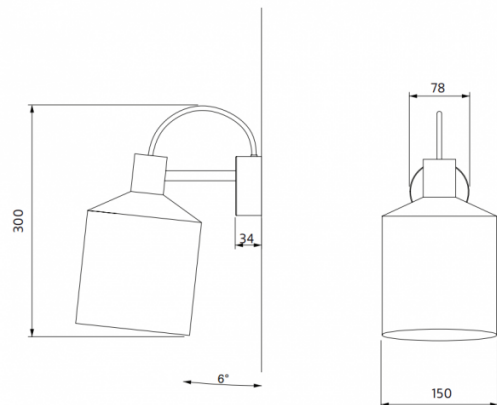

### Silo Wall Light by Zero

Note Design Studio were inspired by a grain silo, a large structure used to store all kinds of grains. The Silo collection, which already includes a suspension and a pendant light, now introduces the Silo Wall Light. A minimal design, with strict lines the wall light might have an industrial feel but the colours add a playfulness to it. Silo lights are available in Black (RAL 9005), Grey (RAL 7030), Green (RAL 6021), Ivory (RAL 1015), White (RAL 9010), Yellow (RAL 1018) and Apricot (RAL 3012). The choice of earthy colours allows you to pick a Silo wall light that will match and blend in or stand out with any interior decor. Silo Wall Light can be placed by the bedside, next to the armchair, above any furniture and is suitable for both residential and commercial settings. The shade is fixed at 6 degree angle, but other angles as well as different arm lengths are available on request; for more information please [contact us](#).

## PRODUCT SPECIFICATION

**Light Source:** 1 x max 20W E27 (excluded)

**IP Code:** 20

**Dimensions:** Ø 15 cm shade  
 30 cm height  
 7.8 x 3.4 cm wall fixture  
 6° fixed angle

**For all sales and technical enquiries, please contact:**