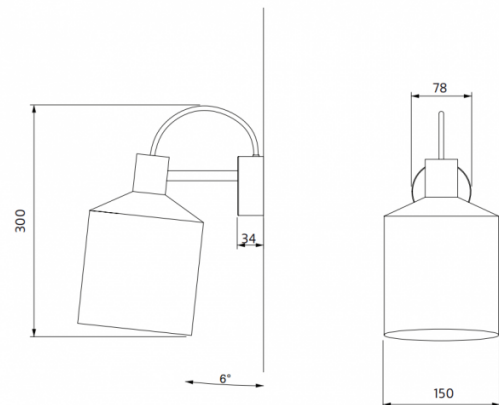

Zero Silo Wall Light

LA3590/W

SOURCE: <https://www.davidvillagelighting.co.uk/product/Zero-Silo-Wall-Light/20750>

PRODUCT DESCRIPTION

Designer: Note Design Studio

Silo Wall Light by Zero

Note Design Studio were inspired by a grain silo, a large structure used to store all kinds of grains. The Silo collection, which already includes a suspension and a pendant light, now introduces the Silo Wall Light. A minimal design, with strict lines the wall light might have an industrial feel but the colours add a playfulness to it. Silo lights are available in Black (RAL 9005), Grey (RAL 7030), Green (RAL 6021), Ivory (RAL 1015), White (RAL 9010), Yellow (RAL 1018) and Apricot (RAL 3012). The choice of earthy colours allows you to pick a Silo wall light that will match and blend in or stand out with any interior decor. Silo Wall Light can be placed by the bedside, next to the armchair, above any furniture and is suitable for both residential and commercial settings. The shade is fixed at 6 degree angle, but other angles as well as different arm lengths are available on request; for more information please [contact us](#).

PRODUCT SPECIFICATION

Light Source: 1 x max 20W E27 (excluded)

IP Code: 20

Dimensions: Ø 15 cm shade
30 cm height
7.8 x 3.4 cm wall fixture
6° fixed angle

For all sales and technical enquiries, please contact: