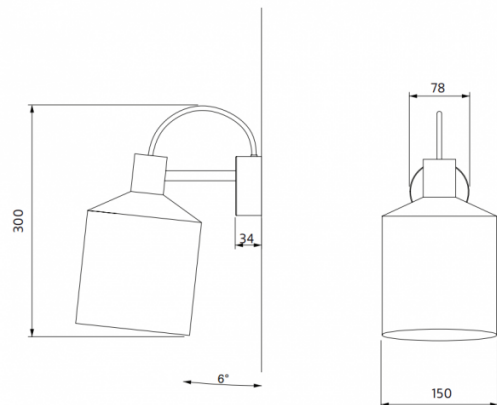

### Silo Wall Light by Zero

Note Design Studio were inspired by a grain silo, a large structure used to store all kinds of grains. The Silo collection, which already includes a suspension and a pendant light, now introduces the Silo Wall Light. A minimal design, with strict lines the wall light might have an industrial feel but the colours add a playfulness to it. Silo lights are available in Black (RAL 9005), Grey (RAL 7030), Green (RAL 6021), Ivory (RAL 1015), White (RAL 9010), Yellow (RAL 1018) and Apricot (RAL 3012). The choice of earthy colours allows you to pick a Silo wall light that will match and blend in or stand out with any interior decor. Silo Wall Light can be placed by the bedside, next to the armchair, above any furniture and is suitable for both residential and commercial settings. The shade is fixed at 6 degree angle, but other angles as well as different arm lengths are available on request; for more information please [contact us](#).

## PRODUCT SPECIFICATION

**Light Source:** 1 x max 20W E27 (excluded)

**IP Code:** 20

**Dimensions:** Ø 15 cm shade  
30 cm height  
7.8 x 3.4 cm wall fixture  
6° fixed angle

**For all sales and technical enquiries, please contact:**