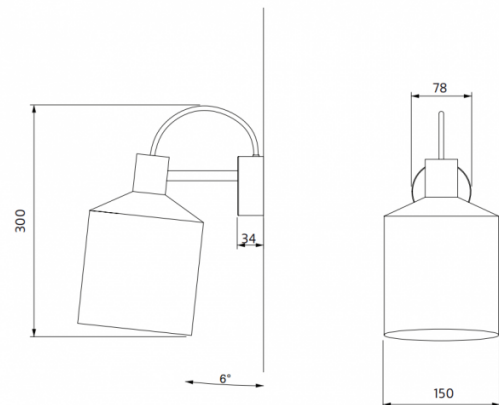

### Silo Wall Light by Zero

Note Design Studio were inspired by a grain silo, a large structure used to store all kinds of grains. The Silo collection, which already includes a suspension and a pendant light, now introduces the Silo Wall Light. A minimal design, with strict lines the wall light might have an industrial feel but the colours add a playfulness to it. Silo lights are available in Black (RAL 9005), Grey (RAL 7030), Green (RAL 6021), Ivory (RAL 1015), White (RAL 9010), Yellow (RAL 1018) and Apricot (RAL 3012). The choice of earthy colours allows you to pick a Silo wall light that will match and blend in or stand out with any interior decor. Silo Wall Light can be placed by the bedside, next to the armchair, above any furniture and is suitable for both residential and commercial settings. The shade is fixed at 6 degree angle, but other angles as well as different arm lengths are available on request; for more information please [contact us](#).

## PRODUCT SPECIFICATION

**Light Source:** 1 x max 20W E27 (excluded)

**IP Code:** 20

**Dimensions:** Ø 15 cm shade  
30 cm height  
7.8 x 3.4 cm wall fixture  
6° fixed angle

**For all sales and technical enquiries, please contact:**