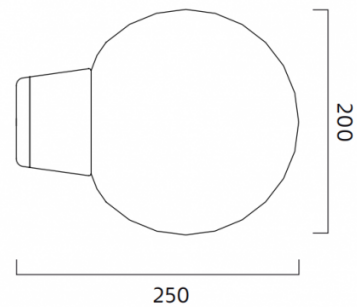

PRODUCT SPECIFICATION

Light Source: 1 x max 20W E27 (excluded)

IP Code: 20

Dimensions: Ø 20 cm
25 cm depth/height

For all sales and technical enquiries, please contact:

+44 (0)114 263 4266

info@davidvillagelighting.co.uk