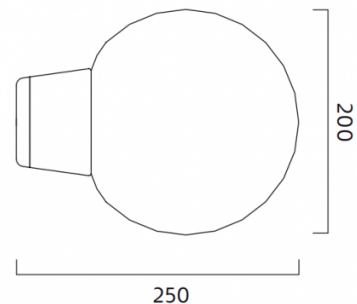

The latest addition to the family, the Shibuya light is here to light up your wall. A design by Thomas Bernstrand for Swedish manufacturer, Zero. The Shibuya light can be installed either on the ceiling or the wall, illuminating any interior space. A light that is perfect for both residential and commercial settings.

PRODUCT SPECIFICATION

Light Source: 1 x max 20W E27 (excluded)

IP Code: 20

Dimensions: Ø 20 cm
25 cm depth/height

For all sales and technical enquiries, please contact:

+44 (0)114 263 4266

info@davidvillagelighting.co.uk