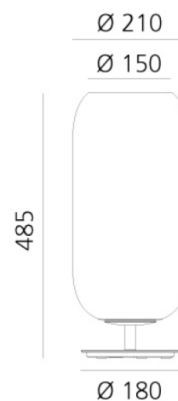

## PRODUCT SPECIFICATION

**Light Source:** 1 x 21W LED E27 dimmable (excluded)

**IP Code:** 20

**Dimming:** In line dimmer included on cable

**Dimensions:** Ø 21 cm  
48.5 cm height  
Ø 18 cm base  
200 cm max cord length