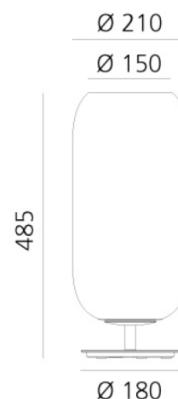

Artemide

Artemide Gople Table Lamp

LA5920/T

SOURCE: <https://www.davidvillagelighting.co.uk/product/Artemide-Gople-Table-Lamp/20746>

PRODUCT DESCRIPTION

Designer: BIG

Gople Table Lamp by Artemide

Following the success of the Gople suspension lights, as well as the RWB version, BIG designed the table version. Gople Table Lamp retains the characteristic blown glass diffuser, made via a unique technique based in an ancient Venetian tradition. The blown glass is slowly transformed into crystal glass, by combining the both during the blowing process and as such making each piece unique. As with the suspension lights, Gople Table comes in white, copper, bronze, silver and sapphire blue. The metallic colour options are created via vacuum metallisation process; one that creates very little waste. The entire process in which the Gople diffusers are made, aims to maximise the performance of the light via transparency.

Gople Table Lamp is available in five metallic colours with the choice of a silver, black or white base for various options. When used with a retrofit dimmable source, you can adjust the light brightness using the inline dimmer. The lamp is perfect for any interior spaces, and can be used both as a table and floor lamp. Whether in your office, home or business the Gople light creates a stunning lighting atmosphere in any space. The table lamp is also available in smaller version, the [Gople Mini](#).

PRODUCT SPECIFICATION

Light Source: 1 x 21W LED E27 dimmable (excluded)

IP Code: 20

Dimming: In line dimmer included on cable

Dimensions: Ø 21 cm
48.5 cm height
Ø 18 cm base
200 cm max cord length

For all sales and technical enquiries, please contact: