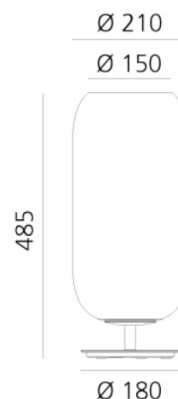

## PRODUCT SPECIFICATION

**Light Source:** 1 x 21W LED E27 dimmable (excluded)

**IP Code:** 20

**Dimming:** In line dimmer included on cable

**Dimensions:** Ø 21 cm  
48.5 cm height  
Ø 18 cm base  
200 cm max cord length