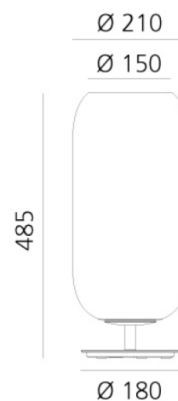

Artemide

Artemide Gople Table Lamp

LA5920/T

SOURCE: <https://www.davidvillagelighting.co.uk/product/Artemide-Gople-Table-Lamp/20746>

PRODUCT DESCRIPTION

Designer: BIG

Gople Table Lamp by Artemide

Following the success of the Gople suspension lights, as well as the RWB version, BIG designed the table version. Gople Table Lamp retains the characteristic blown glass diffuser, made via a unique technique based in an ancient Venetian tradition. The blown glass is slowly transformed into crystal glass, by combining the both during the blowing process and as such making each piece unique. As with the suspension lights, Gople Table comes in white, copper, bronze, silver and sapphire blue. The metallic colour options are created via vacuum metallisation process; one that creates very little waste. The entire process in which the Gople diffusers are made, aims to maximise the performance of the light via transparency.

Gople Table Lamp is available in five metallic colours with the choice of a silver, black or white base for various options. When used with a retrofit dimmable source, you can adjust the light brightness using the inline dimmer. The lamp is perfect for any interior spaces, and can be used both as a table and floor lamp. Whether in your office, home or business the Gople light creates a stunning lighting atmosphere in any space. The table lamp is also available in smaller version, the [Gople Mini](#).

PRODUCT SPECIFICATION

Light Source: 1 x 21W LED E27 dimmable (excluded)

IP Code: 20

Dimming: In line dimmer included on cable

Dimensions: Ø 21 cm
48.5 cm height
Ø 18 cm base
200 cm max cord length