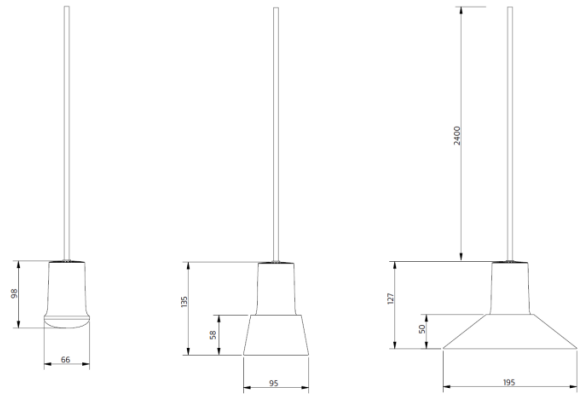

## PRODUCT SPECIFICATION

**Light Source:** 1 x 5W LED GU10 (included by Zero)

**IP Code:** 20

**Dimming:** Non dimmable.

**Dimensions:** **Small:**

Ø9.5 cm shade

5.8 cm shade height

13.5 cm height with socket

**Large:**

Ø 19.5 cm shade

5 cm shade height

12.7 cm height with socket

240 cm cable length (in matching colour)

No shade

Small shade

Large shade