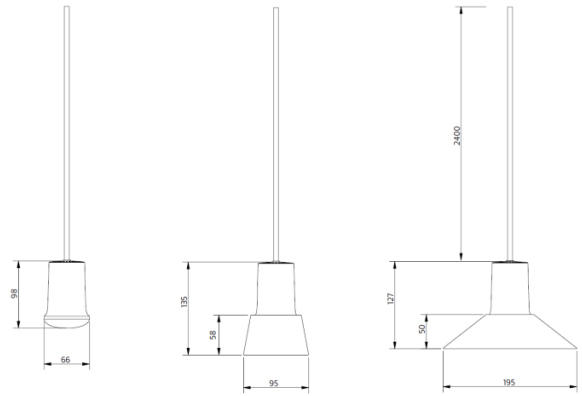

PRODUCT SPECIFICATION

Light Source: 1 x 5W LED GU10 (included by Zero)

IP Code: 20

Dimming: Non dimmable.

Dimensions: **Small:**

Ø9.5 cm shade

5.8 cm shade height

13.5 cm height with socket

Large:

Ø 19.5 cm shade

5 cm shade height

12.7 cm height with socket

240 cm cable length (in matching colour)

No shade

Small shade

Large shade