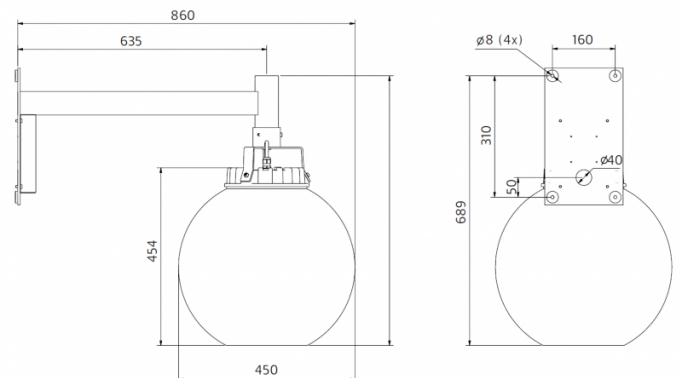

## PRODUCT SPECIFICATION

**Light Source:** 32W, 3000K, 1420 lumens

**IP Code:** 65

**Dimming:** Non dimmable.

**Dimensions:** Ø 45 cm shade  
86 cm total depth  
68.9 cm total height

**For all sales and technical enquiries, please contact:**