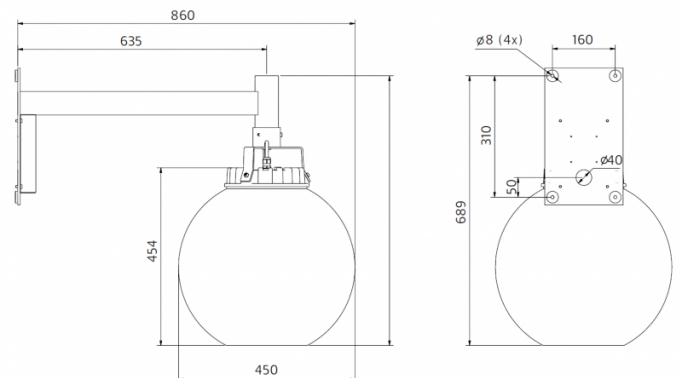

Zero City Globe Exterior LED Wall Light

LA10259

SOURCE: <https://www.davidvillagelighting.co.uk/product/Zero-City-Globe-Exterior-LED-Wall-Light/20736>

PRODUCT DESCRIPTION

Designer: Thomas Bernstrand

City Globe Wall Light by Zero

One of Zero's classics, the City Globe collection now has another addition to the family. Instantly recognisable as one of Zero's, the City Globe stands out for its generously sized outer shade and coloured glass inner shade. With an IP65 rating, the wall light is suitable for any exterior setting; either on each side of the main entrance, the exterior walls, garden and is suitable for both residential and commercial projects.

The City Globe wall light has a metal body, in black (RAL 9005) or grey (RAL 7006) finish and the an integrated LED source. The light is diffused via two shades; an outer, grey polycarbonate and an inner and smaller glass shade. The inner shade is available with an open and opal glass shade or if you prefer a crackled effect, the shade is available in a grey, cognac or red glass.

This version of the light is non dimmable, but the City Globe Exterior wall light can be DALI dimmable. For more information and pricing, please [contact us](#).

PRODUCT SPECIFICATION

Light Source: 32W, 3000K, 1420 lumens

IP Code: 65

Dimming: Non dimmable.

Dimensions: Ø 45 cm shade
86 cm total depth
68.9 cm total height