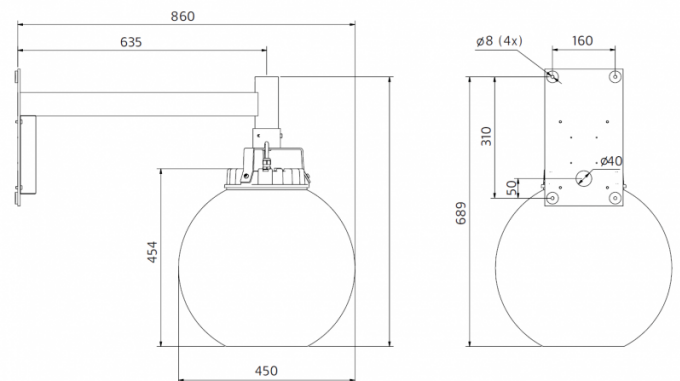

Dimensions: Shade: Ø45cm
Depth: 86cm
Height: 68.9cm

For all sales and technical enquiries, please contact:

+44 (0)114 263 4266

info@davidvillagelighting.co.uk

www.davidvillagelighting.co.uk