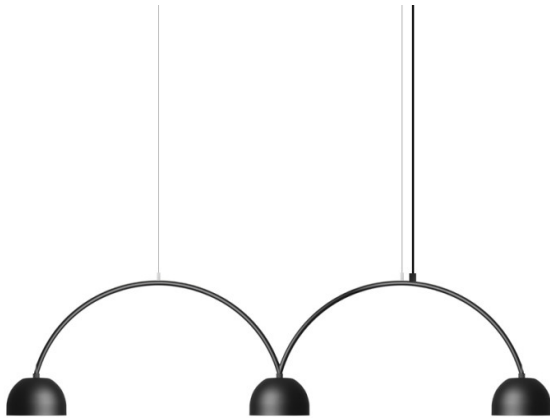

Zero Bob Bow LED Suspension

LA6022/S

SOURCE: <https://www.davidvillagelighting.co.uk/product/Zero-Bob-Bow-LED-Suspension/20723>

PRODUCT DESCRIPTION

Designer: Thomas Bernstrand & Stefan Borselius

Zero Bob Bow LED Suspension

The Zero Bob Bow LED Suspension is a striking arched pendant light designed by Thomas Bernstrand and Stefan Borselius in collaboration with Blå Station. This contemporary fixture features three rounded luminaires connected by two sweeping bows, forming an elegant structure that harmonises with the modular design of Blå Station's BOB sofa system. Designed for commercial and residential spaces, it provides a sculptural lighting solution for meeting rooms, lounge areas, and hospitality interiors.

Constructed from painted aluminium and steel with a matt acrylic diffuser, the Bob Bow delivers warm, glare-free 3000K illumination with a high CRI of 90, ensuring superior colour rendering. The fixture is suspended from a 2.5m cable and wire, making it adaptable for various ceiling heights. Available in black or white, it integrates seamlessly into modern interiors, with additional custom finishes available on request.

PRODUCT SPECIFICATION

Light Source: 30W, 3000K, 2514 Lumens

IP Code: 20

Dimming: Dimmable via mains phase dimming.

Dimensions: Individual Shade: Ø37.2cm
Shade Height: 15.8cm
Total Length: 233.7cm
Total Height: 58.5cm