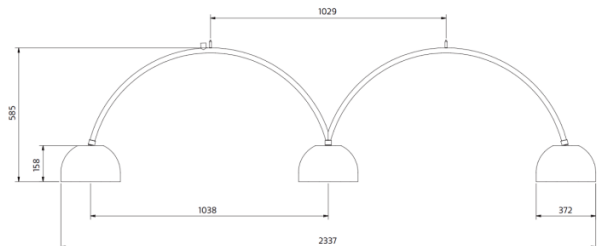

A light made to arch above the BOB sofa system by Bla Station, the Bob Bow suspension is the latest addition to Zero's collections. Similar to its predecessor, the Bob Floor Lamp, the suspension billows over the sofa - or any furniture for that matter. Bob Bow is comprised of three luminaires that are connected via two bows. In fact, the distance between each shade is based on the geometry of the BOB sofa modules. You can install the Bob Bow in the living room, the hallway or a meeting room table; a light fit for any interior setting both commercial and residential. Bob Bow is available in two colour options, same as the floor version, white or black. A choice of neutral colours means the Bob Bow suspension will match any decor. The suspension provides a warm and diffused ambience, with a high efficiency integrated LED source. It is also dimmable via mains phase so you can tailor the brightness to your liking.

PRODUCT SPECIFICATION

Light Source: 30W, 3000K, 2514 lumens

IP Code: 20

Dimming: Dimmable via mains phase dimming.

Dimensions: 233.7 cm length
58.5 cm height
103.8 cm distance between shades
15.8 cm shade height
Ø 37.2 cm shade
250 cm cable length