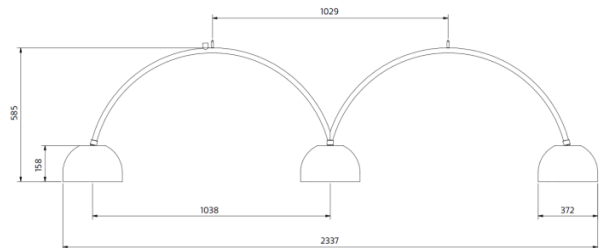

A light made to arch above the BOB sofa system by Bla Station, the Bob Bow suspension is the latest addition to Zero's collections. Similar to its predecessor, the Bob Floor Lamp, the suspension billows over the sofa - or any furniture for that matter. Bob Bow is comprised of three luminaires that are connected via two bows. In fact, the distance between each shade is based on the geometry of the BOB sofa modules. You can install the Bob Bow in the living room, the hallway or a meeting room table; a light fit for any interior setting both commercial and residential. Bob Bow is available in two colour options, same as the floor version, white or black. A choice of neutral colours means the Bob Bow suspension will match any decor. The suspension provides a warm and diffused ambience, with a high efficiency integrated LED source. It is also dimmable via mains phase so you can tailor the brightness to your liking.

PRODUCT SPECIFICATION

Light Source: 30W, 3000K, 2514 lumens

IP Code: 20

Dimming: Dimmable via mains phase dimming.

Dimensions: 233.7 cm length
58.5 cm height
103.8 cm distance between shades
15.8 cm shade height
Ø 37.2 cm shade
250 cm cable length