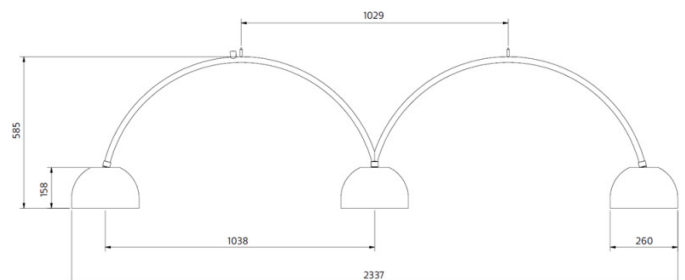

Zero Bob Bow LED Suspension

LA6022/S

SOURCE: <https://www.davidvillagelighting.co.uk/product/Zero-Bob-Bow-LED-Suspension/20723>

PRODUCT DESCRIPTION

Designer: Thomas Bernstrand & Stefan Borselius

Zero Bob Bow LED Suspension

The Zero Bob Bow LED Suspension is a striking arched pendant light designed by Thomas Bernstrand and Stefan Borselius in collaboration with Blå Station. This contemporary fixture features three rounded luminaires connected by two sweeping bows, forming an elegant structure that harmonises with the modular design of Blå Station's BOB sofa system. Designed for commercial and residential spaces, it provides a sculptural lighting solution for meeting rooms, lounge areas, and hospitality interiors.

Constructed from painted aluminium and steel with a matt acrylic diffuser, the Bob Bow delivers warm, glare-free 3000K illumination with a high CRI of 90, ensuring superior colour rendering. The fixture is suspended from a 2.5m cable and wire, making it adaptable for various ceiling heights. Available in black or white, it integrates seamlessly into modern interiors, with additional custom finishes available on request.

PRODUCT SPECIFICATION

Light Source: 30W, 3000K, 2514 Lumens

IP Code: 20

Dimming: Dimmable via mains phase dimming.

Dimensions: Individual Shade: Ø37.2cm
Shade Height: 15.8cm
Total Length: 233.7cm
Total Height: 58.5cm

Cable Length: 250cm