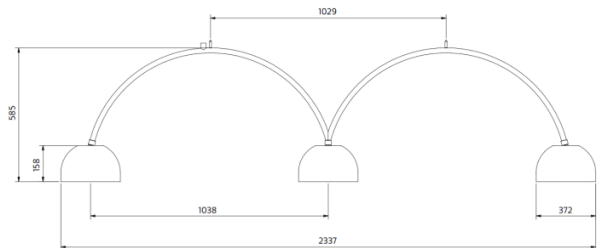

A light made to arch above the BOB sofa system by Bla Station, the Bob Bow suspension is the latest addition to Zero's collections. Similar to its predecessor, the Bob Floor Lamp, the suspension billows over the sofa - or any furniture for that matter. Bob Bow is comprised of three luminaires that are connected via two bows. In fact, the distance between each shade is based on the geometry of the BOB sofa modules. You can install the Bob Bow in the living room, the hallway or a meeting room table; a light fit for any interior setting both commercial and residential. Bob Bow is available in two colour options, same as the floor version, white or black. A choice of neutral colours means the Bob Bow suspension will match any decor. The suspension provides a warm and diffused ambience, with a high efficiency integrated LED source. It is also dimmable via mains phase so you can tailor the brightness to your liking.

PRODUCT SPECIFICATION

Light Source: 30W, 3000K, 2514 lumens

IP Code: 20

Dimming: Dimmable via mains phase dimming.

Dimensions: 233.7 cm length
58.5 cm height
103.8 cm distance between shades
15.8 cm shade height
Ø 37.2 cm shade
250 cm cable length