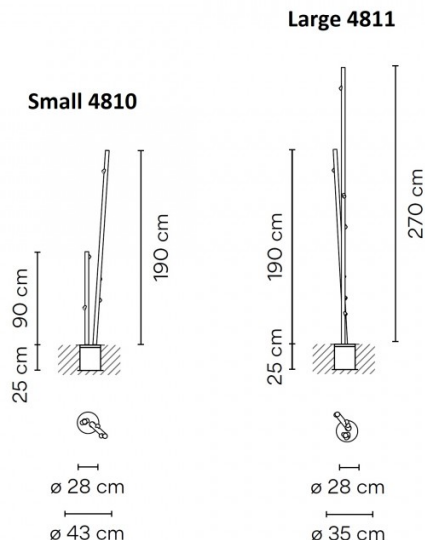

Driver included: CC - Constant Current 700 mA 100-240V 50/60Hz

PRODUCT SPECIFICATION

Light Source: **Small 4810** - 5 x 2.1W, 2700K, 199 Lumens
Large 4811 - 7 x 2.1W, 2700K, 199 Lumens

IP Code: 66

Dimming: Non-dimmable.

Dimensions: Small 4810:
Cane: Ø4cm
Smallest Cane Height: 90cm
Longest Cane Height: 190cm
Width: 43cm

Large 4811:
Cane: Ø4cm
Smallest Cane Height: 190cm
Longest Cane Height: 270cm
Width: 35cm

Recess Depth: 25cm
Recess Surface: Ø28cm