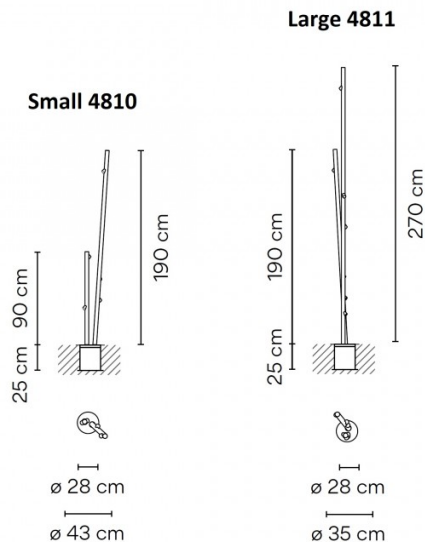

Driver included: CC - Constant Current 700 mA 100-240V 50/60Hz

PRODUCT SPECIFICATION

Light Source: **Small 4810** - 5 x 2.1W, 2700K, 199 Lumens
Large 4811 - 7 x 2.1W, 2700K, 199 Lumens

IP Code: 66

Dimming: Non-dimmable.

Dimensions: Small 4810:
Cane: Ø4cm
Smallest Cane Height: 90cm
Longest Cane Height: 190cm
Width: 43cm

Large 4811:
Cane: Ø4cm
Smallest Cane Height: 190cm
Longest Cane Height: 270cm
Width: 35cm

Recess Depth: 25cm
Recess Surface: Ø28cm