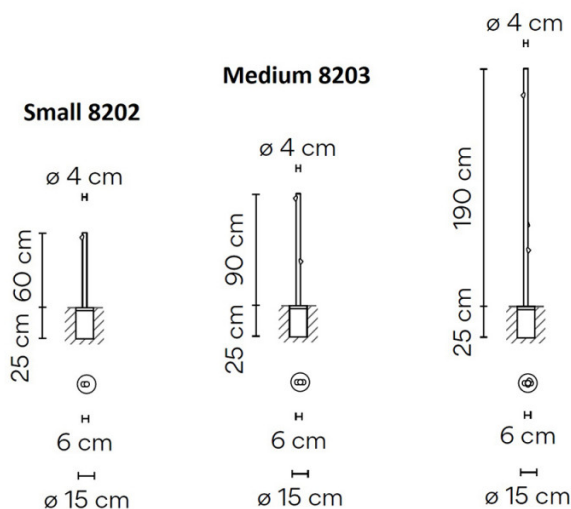

The Bamboo built-in floor light has a wide recessed surface, which will go beneath the ground surface and can be installed into concrete. All Bamboo floor lamps benefit from an integrated LED source, emitting a low-lumen output, but enough to guide you through a path or to highlight the garden landscape. The colour options are neutral, including oxide off-white, and khaki green, so that the Bamboo floor light can integrate easily into your exterior landscape. The [Bamboo outdoor lights](#) includes various exterior floor lamps, with built-in or surface versions and various shapes and sizes available.

Driver included: CC - Constant Current 700 mA 100-240V 50/60Hz

PRODUCT SPECIFICATION

Light Source: **Small 4802** - 1 x 2.1W, 2700K, 199 Lumens
Medium 4803 - 2 x 2.1W, 2700K, 199 Lumens
Large 4804 - 3 x 2.1W, 2700K, 199 Lumens

IP Code: 66

Dimming: Non-dimmable.

Dimensions: **Small 4802** - Ø4cm, Height: 60cm
Medium 4803 - Ø4cm, Height: 90cm
Large 4804 - Ø4cm, Height: 190cm

Built-In Recess Depth: 25cm
Built-In Recess Surface: Ø15cm

Large 8204