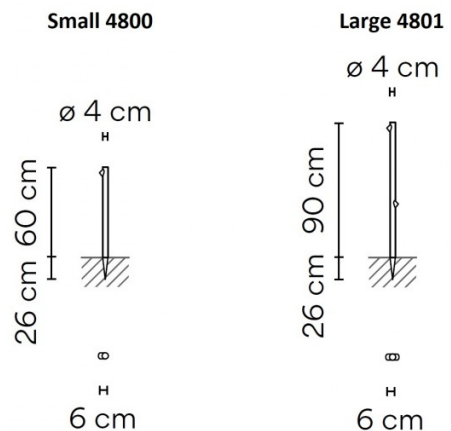

Driver included: CC - Constant Current 700 mA 100-240V 50/60Hz

PRODUCT SPECIFICATION

Light Source: 1 x 2.1W, 2700K, 199 Lumens

IP Code: 66

Dimming: Non-dimmable.

Dimensions: Small 4800:
 Ø4cm
 Height: 60cm
 Spike Height: 26cm

Medium 4801:
 Ø4cm
 Height: 90cm
 Spike Height: 26cm

For all sales and technical enquiries, please contact:

+44 (0)114 263 4266

info@davidvillagelighting.co.uk

www.davidvillagelighting.co.uk