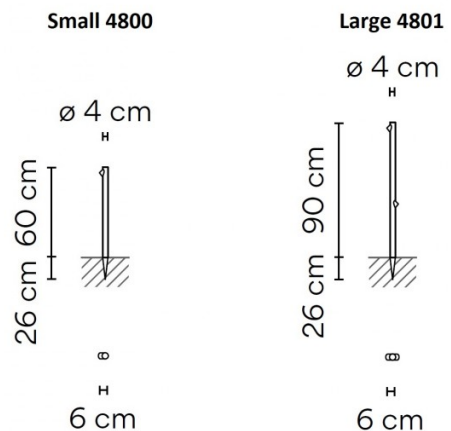

## PRODUCT SPECIFICATION

**Light Source:** 1 x 2.1W, 2700K, 199 Lumens

**IP Code:** 66

**Dimming:** Non-dimmable.

**Dimensions: Small 4800:**  
 Ø4cm  
 Height: 60cm  
 Spike Height: 26cm

**Medium 4801:**  
 Ø4cm  
 Height: 90cm  
 Spike Height: 26cm