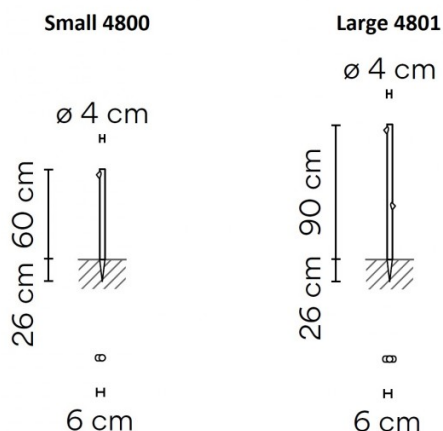

## PRODUCT SPECIFICATION

**Light Source:** 1 x 2.1W, 2700K, 199 Lumens

**IP Code:** 66

**Dimming:** Non-dimmable.

**Dimensions: Small 4800:**  
Ø4cm  
Height: 60cm  
Spike Height: 26cm

**Medium 4801:**  
Ø4cm  
Height: 90cm  
Spike Height: 26cm