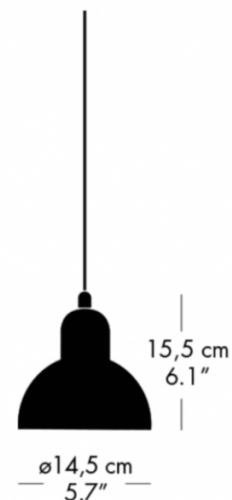

## Fritz Hansen Kaiser Idell 6722 Pendant Light

The Kaiser Idell 6722 pendant light is the smaller version of the [Kaiser Idell 6631 pendant light](#), a newer release from Fritz Hansen. First designed in 1931 by Christian Dell the [Fritz Hansen Kaiser Idell collection](#) is as relevant and stunning today as it was when it first premiered. This pendant light takes its design from this collection, creating a more compact version of the iconic Kaiser Idell lampshade which is rounded and curved.

## PRODUCT SPECIFICATION

**Light Source:** 1 x Max 40W E27 (excluded)

**IP Code:** 20

**Dimming:** Dimmable via mains phase dimming.

**Dimensions:** Shade: Ø14.5cm  
Height: 15.5cm  
Cable Length: 3m

**For all sales and technical enquiries, please contact:**