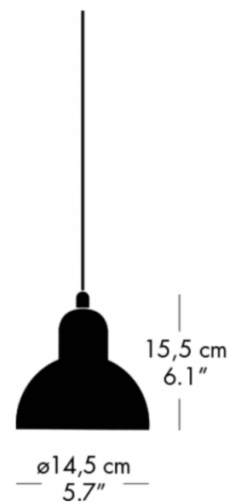

## PRODUCT SPECIFICATION

**Light Source:** 1 x Max 40W E27 (excluded)

**IP Code:** 20

**Dimming:** Dimmable via mains phase dimming.

**Dimensions:** Shade: Ø14.5cm  
Height: 15.5cm  
Cable Length: 3m

**For all sales and technical enquiries, please contact:**